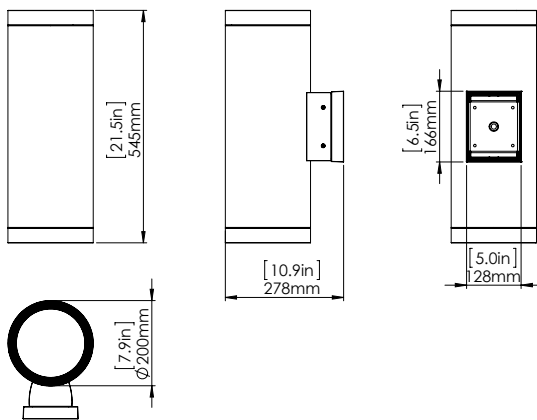

### DIMENSIONS

Diffusion lens

EASY INSTALLATION

Step 1: Attach steel plate on the wall with 4 screws

Step 2: Slide fixture under the two pins till it locks in

Step 3: Secure with 2 set screws on the bottom