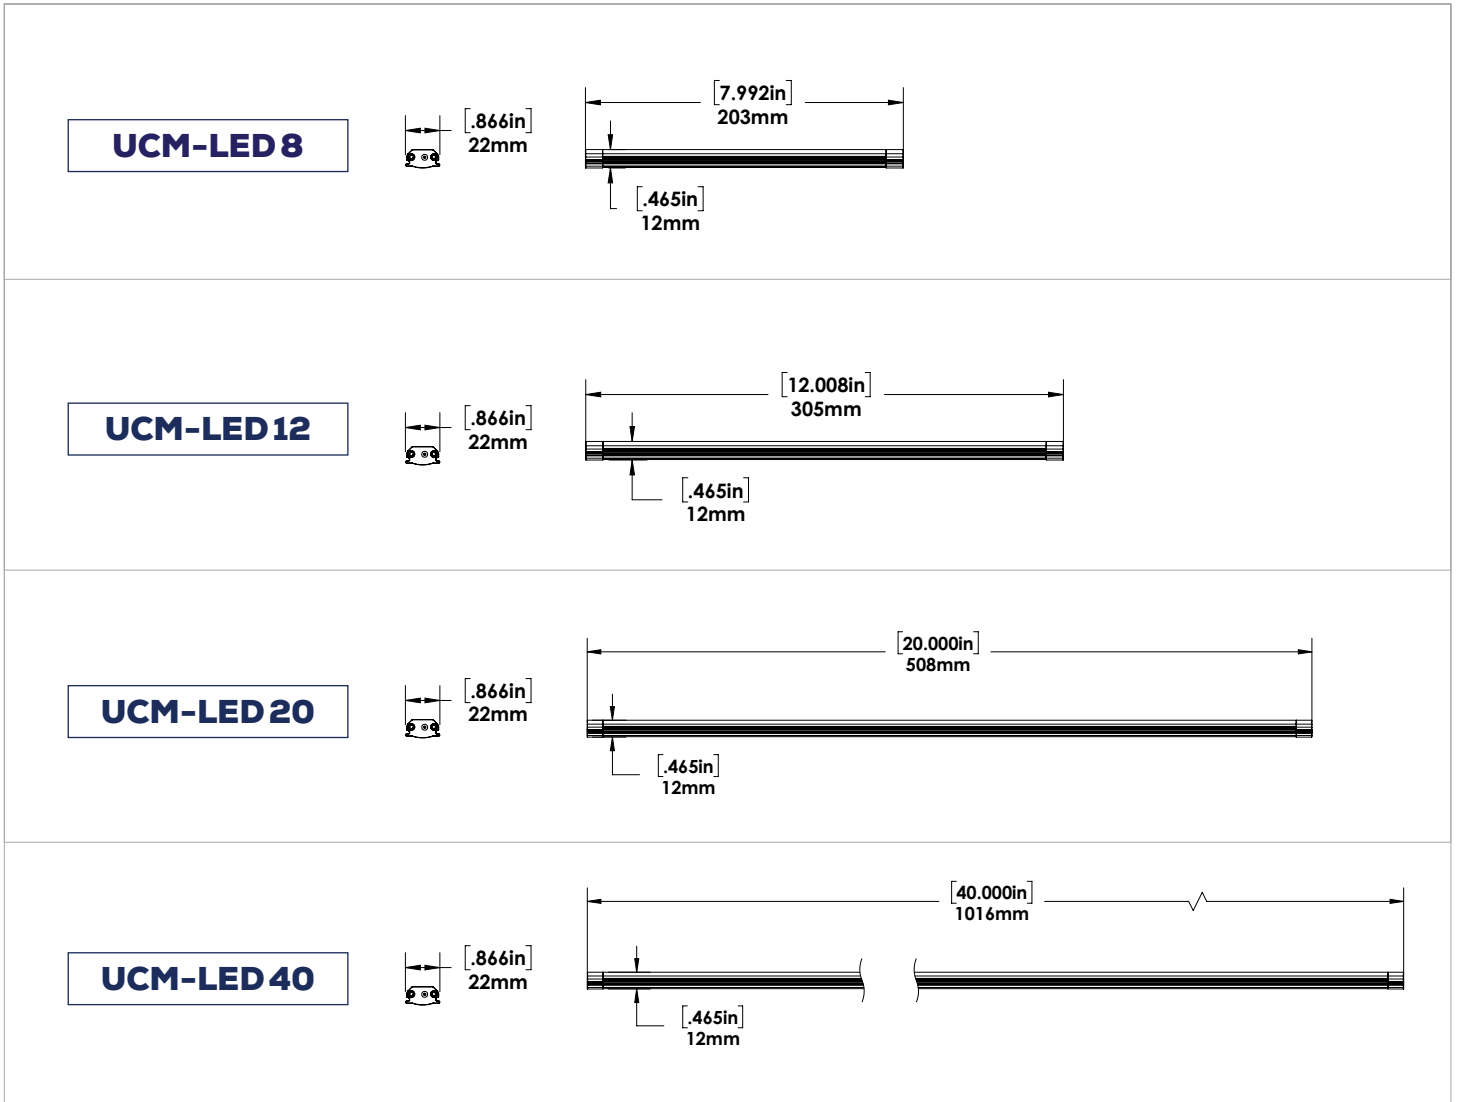

UCM-LED

Under Cabinet Light

	8"	12"	20"	40"
Watts	2	3	5	10
Lumens	180	270	450	900

SPECIFICATIONS	
Color Temp	3000K, 4000K
Certification	cULus
Operating Temp	-20°C to 25°C
Voltage	24V DC
LED Life	50,000 hours
Efficacy	90 lm/W
Lens Material	Frosted acrylic lens
Accessories	Direct Connector, Touch Dimmer, Cable Connector, 6W/ 24W/ 48W Plug in Power Supply, 4 / 8 Outlet Receptacle Splitter

All Sizes:

DESCRIPTION

The UCM is designed as a slim, modular, cost-effective, easy to install, plug-in solution for undercabinet lighting.

APPLICATIONS

Kitchen Cabinet

Task Lighting

FEATURES

- Sleek, slim, modular design.
- Available in lengths of 8", 12", 20", 40".
- Durable aluminum housing with polycarbonate end caps.
- Package includes mounting brackets and direct connector.
- Connect up to 32W per run on a single power supply.
- Touch dimmer accessory is optional.

ACCESSORIES (SOLD SEPARATELY)

We offer a wide range of accessories to facilitate installations.

	<p>DIRECT CONNECTOR Connects fixtures and accessories in a single run.</p>
	<p>TOUCH DIMMER Dims light to desired levels. Touch On/Off or Touch dim.</p>
	<p>CABLE CONNECTOR Connects fixtures and accessories in a single run.</p> <p>AVAILABLE IN: <input type="checkbox"/> 6" <input type="checkbox"/> 1m <input type="checkbox"/> 2m</p>
	<p>PLUG IN POWER SUPPLY</p> <p>AVAILABLE IN: <input type="checkbox"/> 6W <input type="checkbox"/> 24W <input type="checkbox"/> 48W</p>
	<p>4 / 8 OUTLET RECEPTACLE SPLITTER Splits the load from one power supply in 4 / 8 runs.</p>

DIMENSIONS

MODEL SPECIFICATIONS

MODEL DESCRIPTION	VOLTAGE (Vdc)	INPUT POWER (W)	LIGHT OUTPUT (Lm)
UCM-LED8	24	2	180
UCM-LED12	24	3	270
UCM-LED20	24	5	450
UCM-LED40	24	10	900

ORDERING GUIDE

UCM	LENGTH	COLOR TEMP.
	LED 8 - 8"	NW - 4000K
	LED 12 - 12"	WW - 3000K
	LED 20 - 20"	
	LED 40 - 40"	