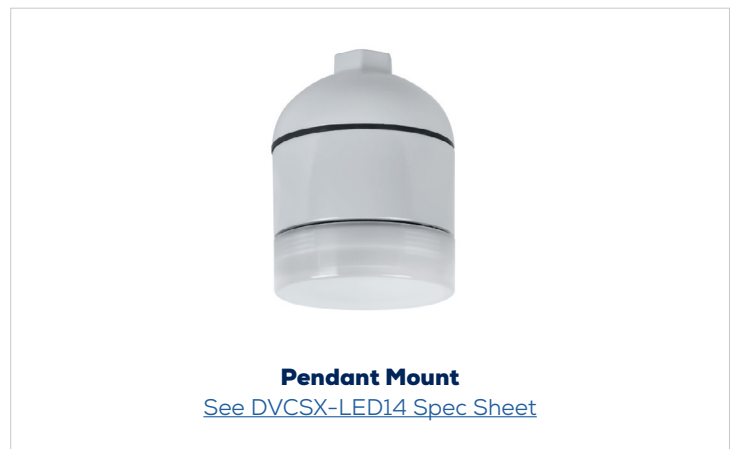

MOUNTING OPTIONS

This fixture series is also available in **ceiling mount** or **pendant mount**.