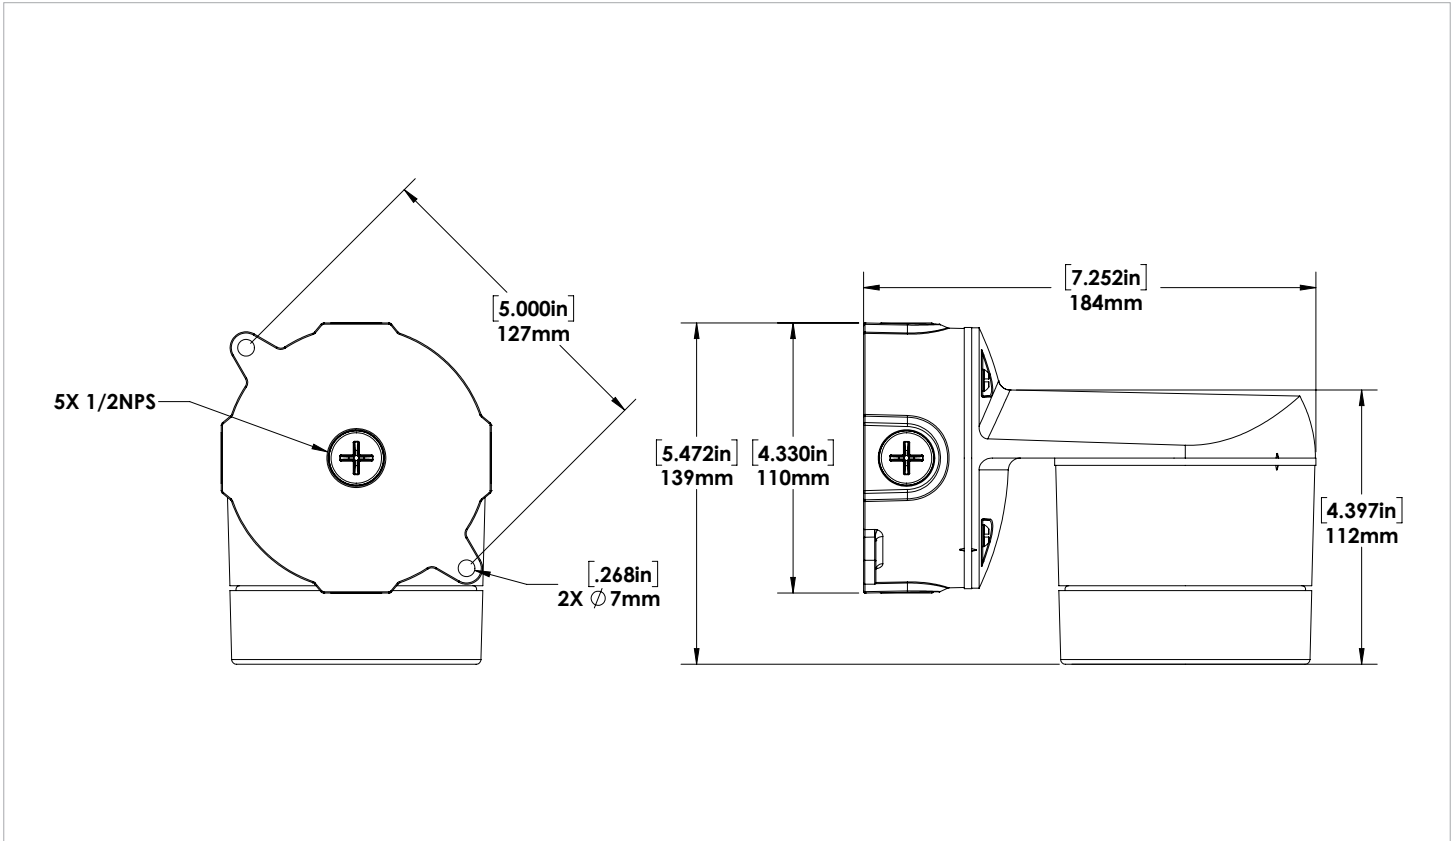

DIMENSIONS

MOUNTING OPTIONS

This fixture series is also available in **ceiling mount** or **pendant mount**.

ORDERING GUIDE

DVBKSX	LED14				
WATTS	VOLTAGE	COLOR TEMP.	FINISH	FR	
	B - 120 - 277V	5K - 5000K*	DGY - DOVE GRAY*	FR - FROSTED LENS*	
		4K - 4000K	CC - CUSTOM		
		3K - 3000K			