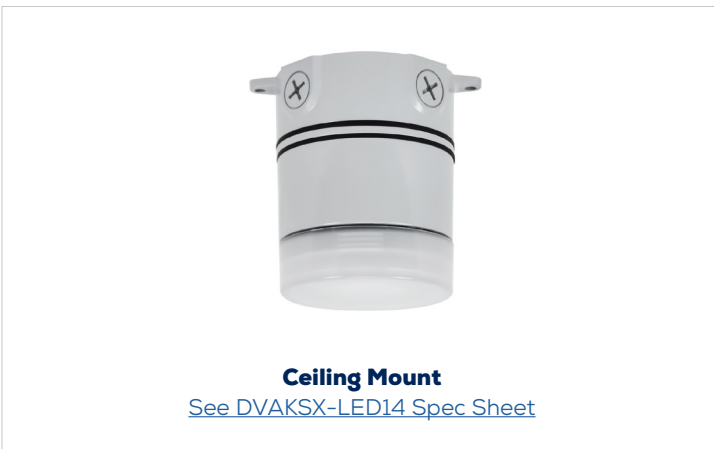

DVBKSX-LED14

Wall Mount LED Vaporproof

SPECIFICATIONS*

Watts	14W
Lumens	1585
Efficacy	111
Replaces Up To	100W Incandescent / 36W CFL Vaporproof fixture
Color Temp	5000K*, 4000K, 3000K
Certification	ETL
Operating Temp	-40°C to 40°C
Voltage	120-277V
LED Life	50,000 hours
Housing Material	Aluminum
Lens Material	Polycarbonate
Power Factor	0.991
CRI	84
THD	10.8%

- Sleek, modern look with the same ruggedness as the original DVBKS fixture.
- 10 minute retrofit. Retrofits to existing 4" round/octagon boxes.
- Polycarbonate lens can be easily replaced with glass globe and guard to provide a different look.
- Precision die cast aluminum housing with powder coat paint finish for industrial and architectural applications.
- Grey polyester powder coat paint finish for protection against oxidization.

FEATURES

- Heavy duty raw/painted cast guard for use with RDA Lighting Vaporproof fixtures.
- Machined threads for smooth fit to RDA Lighting fixtures.
- Set screw to lock guard securely to fixture.

DVBKSX-LED14 shown with GD100CGS Cast Guard and GL100SB Sandblasted Globe.

DIMENSIONS

MOUNTING OPTIONS

This fixture series is also available in **ceiling mount** or **pendant mount**.

ORDERING GUIDE

DVBKSX	LED14				
WATTS	VOLTAGE	COLOR TEMP.	FINISH	FR	
	B - 120 - 277V	5K - 5000K*	DGY - DOVE GRAY*	FR - FROSTED LENS*	
		4K - 4000K	CC - CUSTOM		
		3K - 3000K			