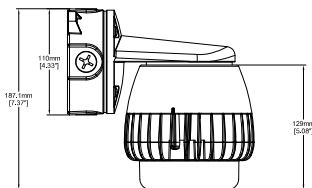

DIMENSIONAL DATA

DVBKS2-LED
Wall mount