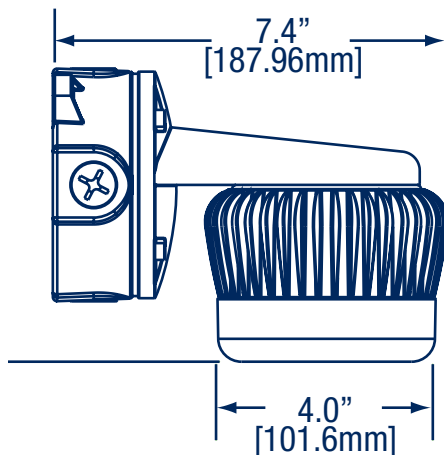

DIMENSIONAL DATA

DVBKS-LED
Wall mount