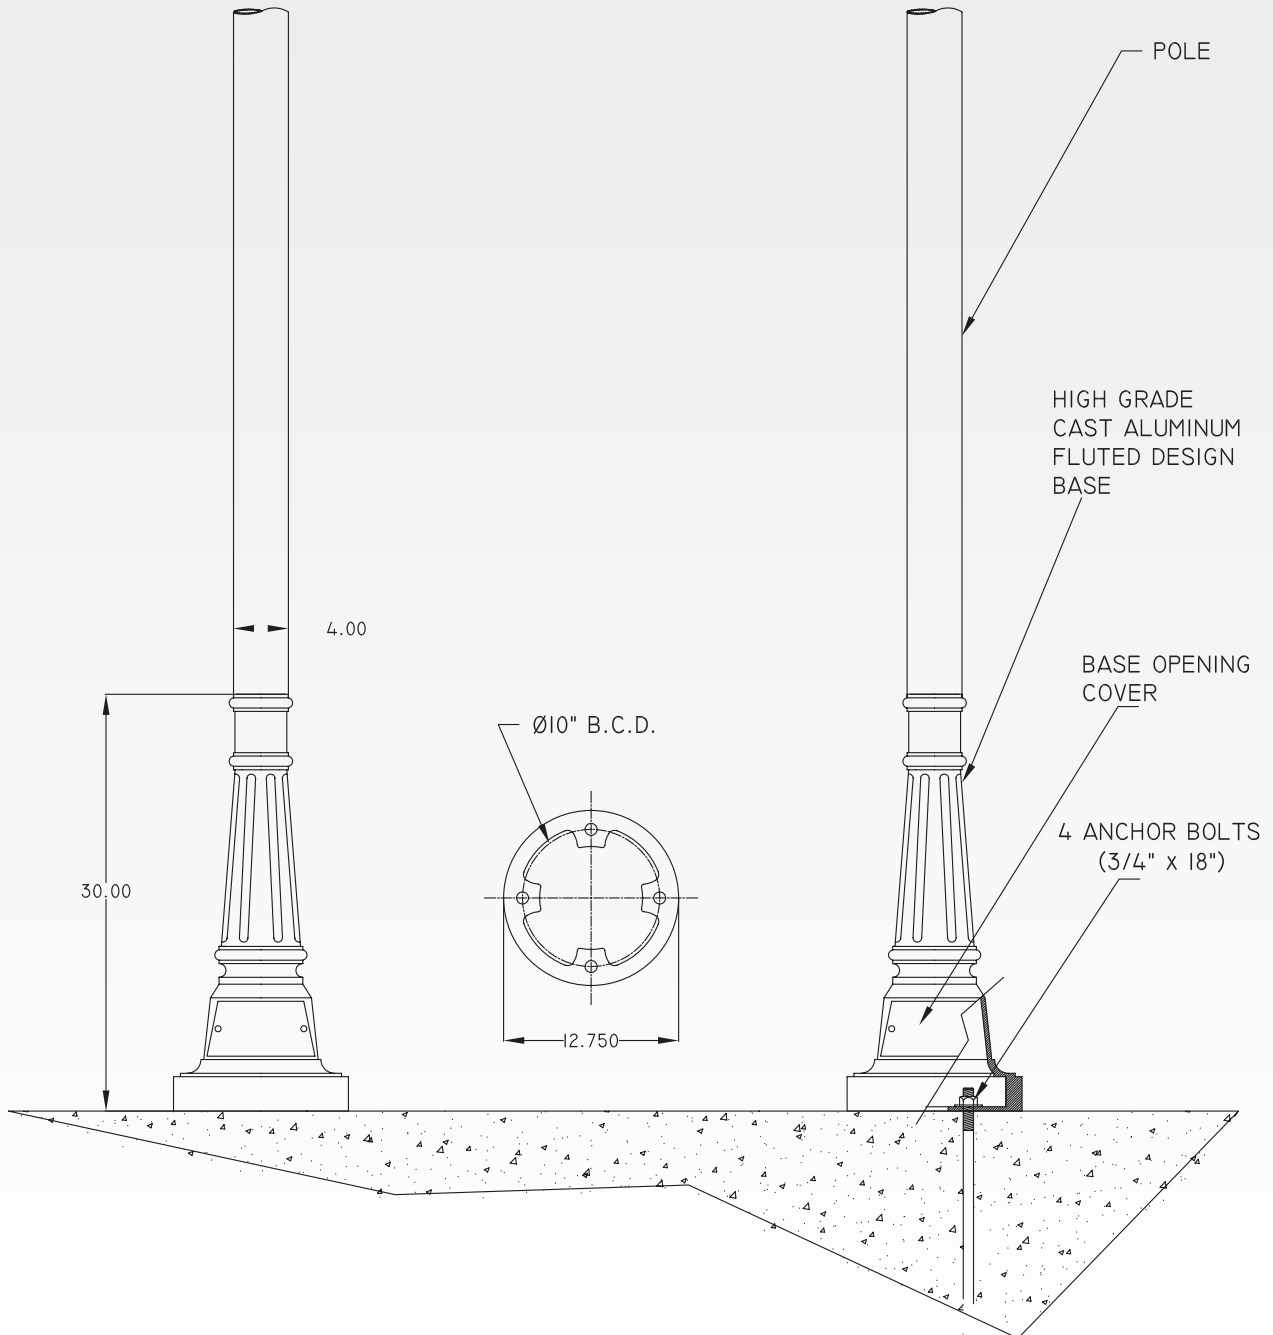

DPP - 4" ROUND DECORATIVE ALUMINUM POLE

The DPP pole is available from 8 feet up to 14 feet in height. The DPP pole can be used for any of the globe assemblies and the following fixtures Gamma, Torchlight, Colonial series, BLV series, and the Coachman. Ideal for use in small courtyards, condominiums and apartment buildings.

POLE Extruded aluminum, with a 4" diameter and a 1/8" thickness. Pole has a powder coat paint finish.

BASE Cast aluminum base welded to the pole. Base is held in place with four 3/4" diameter anchor bolts that are to be set into a concrete pad.

ANCHOR BOLTS Four galvanized, 3/4" x 18" diameter, twelve inch long anchor bolts complete with nuts and washers.

OPTIONS Hand hole and cover, 3" tenon.

FINISH Standard colors are black and bronze. For custom colors please consult factory.

Catalog Code

DPP4

8, 10, 12, 14 (FEET)

HEIGHT IN FEET

BRZ - BRONZE
BLK - BLACK
CC - CUSTOM FINISH

FINISH

H/H - HAND HOLE & COVER
3 - 3" TENON

OPTIONS