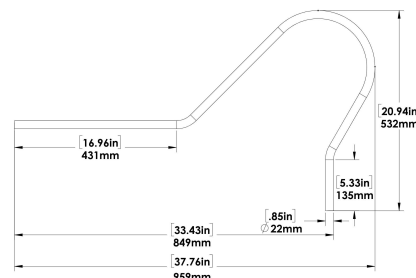

LG4016

VCS212A

VCS214DM

VCS214A

ARMS & ACCESSORIES

ARM 1

ARM 2

ARM 3

ARM 4

ARM 5

ARM 6

Swivel**

Wire Guard

(optional)

**Swivel is optional with ARM1, ARM2, ARM5 and ARM6

ORDERING GUIDE