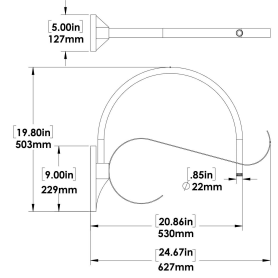

LG4016

VCS212A

VCS214DM

VCS214A

ARMS & ACCESSORIES

ARM 1

ARM 2

ARM 3

ARM 4

ARM 5

ARM 6

Swivel**

Wire Guard

(optional)

**Swivel is optional with ARM1, ARM2, ARM5 and ARM6

ORDERING GUIDE