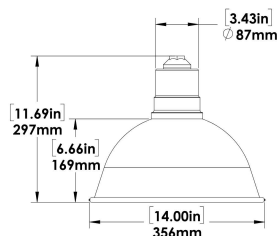

DIMENSIONS

VCS214DM

ARMS & ACCESSORIES

(optional)

**Swivel is optional with ARM1, ARM2, ARM5 and ARM6