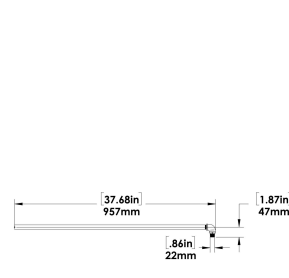

LG4016

VCS212A

VCS214DM

VCS214A

ARMS & ACCESSORIES

ARM 1

ARM 2

ARM 3

ARM 4

ARM 5

ARM 6

Swivel**

Wire Guard

(optional)

**Swivel is optional with ARM1, ARM2, ARM5 and ARM6

ORDERING GUIDE