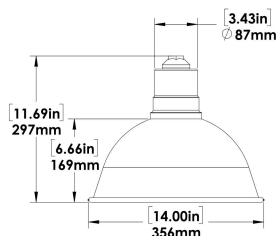

DIMENSIONS

VCS214DM

ARMS & ACCESSORIES

(optional)

**Swivel is optional with ARM1, ARM2, ARM5 and ARM6