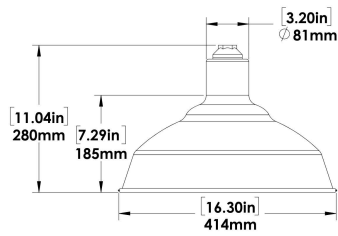

DIMENSIONS

LG4016