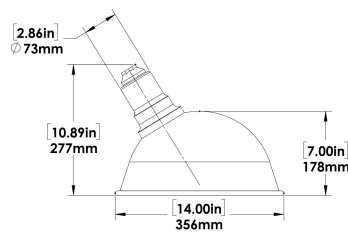

DIMENSIONS

VCS214A

ARMS & ACCESSORIES

(optional)

**Swivel is optional with ARM1, ARM2, ARM5 and ARM6