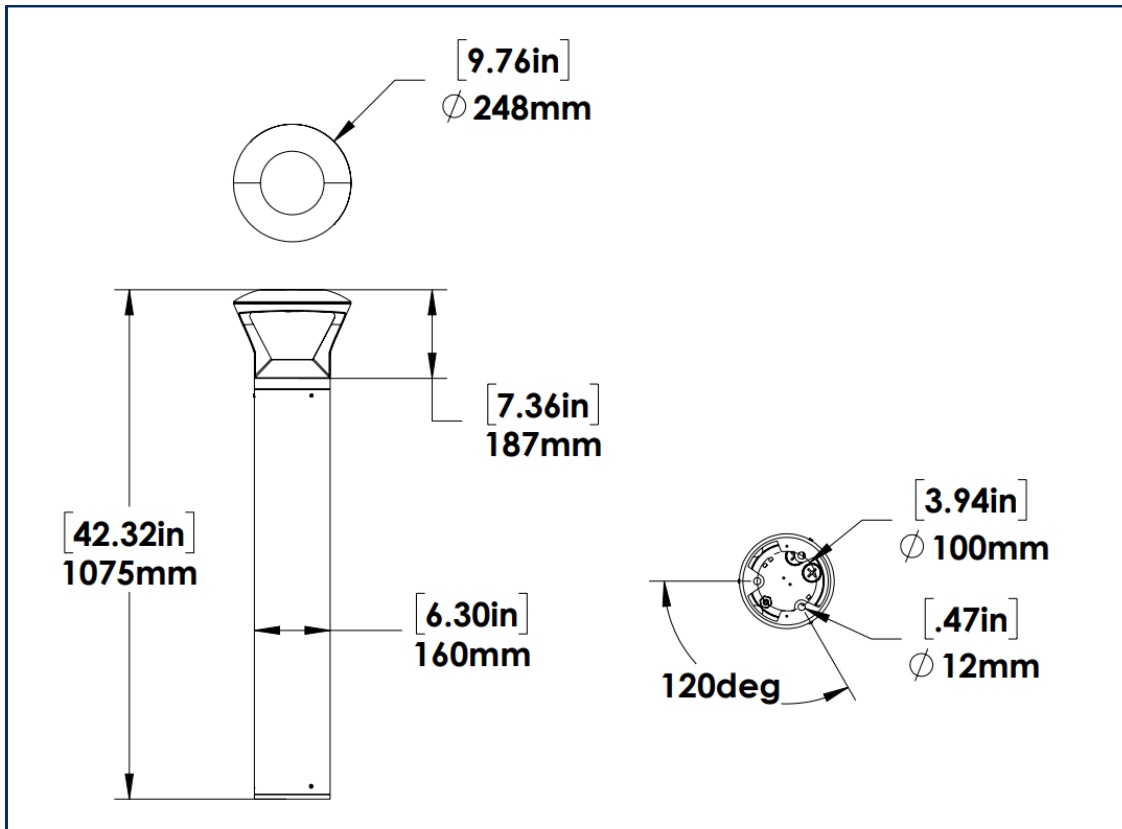

| | MAX AMPERAGE DRAW (A) | | | |
|------------------|-----------------------|-------|-------|-------|
| | 120V | 208V | 240V | 277V |
| SKYBOL6-LED24A14 | 0.210 | 0.121 | 0.105 | 0.091 |

| CONSTRUCTION | |
|----------------------|--|
| Housing | Extruded aluminum shaft, Die cast base |
| Lens | Polycarbonate |
| Height | 42.3" |
| Shaft Diameter | 6.3" |
| Bolt Circle Diameter | 3.94" |
| Weight | 15.1 lbs |

STOCK CODE

| | |
|--------|-------------------------------------|
| 052983 | SKYBOL6-LED24A14-B-VK-T5-BRZ-DIM-PC |
|--------|-------------------------------------|

INCLUDED IN THE BOX

| | |
|---|----------------------|
|  | TEMPLATE |
|  | ANCHOR BOLT SET (x3) |

DIMENSIONS

PHOTOMETRIC PLOTS