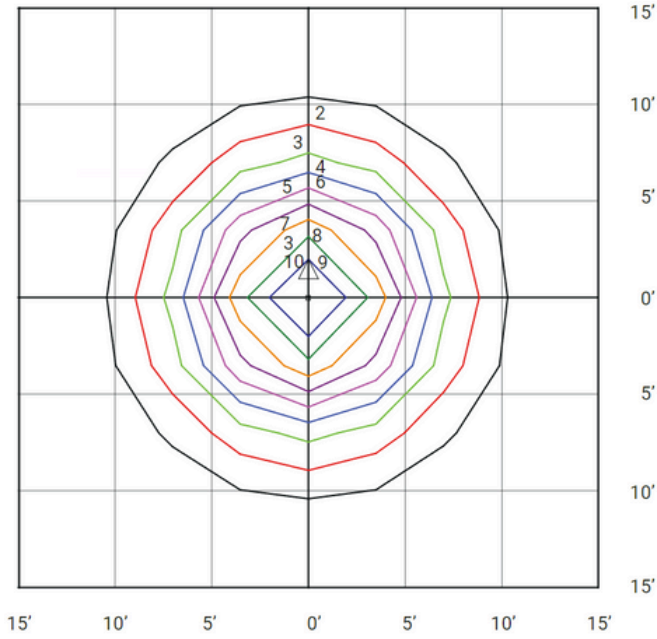

DIMENSIONS

	A	B	C	D	E	*F
2-FT	610mm [24.0in]	604mm [23.8in]	75mm [3.0in]	84mm [3.3in]	50mm [2.0in]	459mm [18.1in]
4-FT	1221mm [48.1in]	1215mm [47.9in]	75mm [3.0in]	84mm [3.3in]	50mm [2.0in]	1037mm [40.8in]
6-FT	1829mm [72.0in]	1823mm [71.8in]	75mm [3.0in]	84mm [3.3in]	50mm [2.0in]	1678mm [66.1in]
8-FT	2440mm [96.1in]	2434mm [95.8in]	75mm [3.0in]	84mm [3.3in]	50mm [2.0in]	2253mm [88.7in]

JUNCTION BOX COVER

PHOTOMETRIC PLOTS

FLEX24-LED20A12

(4000K, 20W, DOWNLIGHT ONLY, MOUNTED AT 9 FEET)

LUMENS: 2642 LM MAX CALCULATED VALUE: 11.73 FC

FLEX48-LED40A24

(4000K, 40W, DOWNLIGHT ONLY, MOUNTED AT 9 FEET)