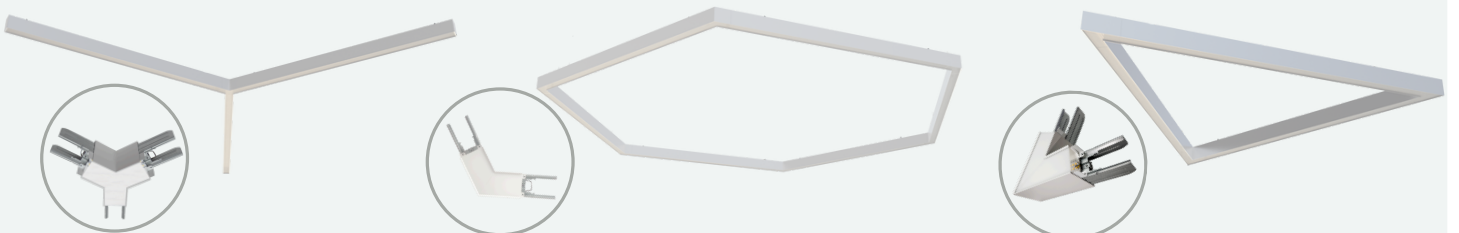

CREATE CONFIGURATIONS WITH EASE

Create any configuration of your choice with six different illuminated corner connector shapes.