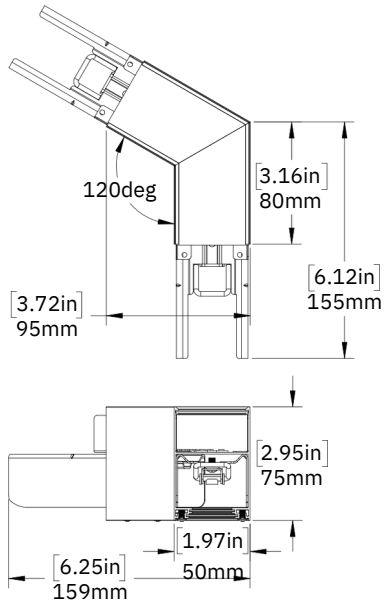

DIMENSIONS

	A	B	C	D	E	*F
2-FT	610mm [24.0in]	604mm [23.8in]	75mm [3.0in]	84mm [3.3in]	50mm [2.0in]	459mm [18.1in]
4-FT	1221mm [48.1in]	1215mm [47.9in]	75mm [3.0in]	84mm [3.3in]	50mm [2.0in]	1037mm [40.8in]
6-FT	1829mm [72.0in]	1823mm [71.8in]	75mm [3.0in]	84mm [3.3in]	50mm [2.0in]	1678mm [66.1in]
8-FT	2440mm [96.1in]	2434mm [95.8in]	75mm [3.0in]	84mm [3.3in]	50mm [2.0in]	2253mm [88.7in]

*DEFAULT DIMENSIONS - CAN BE ADJUSTED

FLEX-LED WALL-MOUNTED

	A	B	C	D	E	F	G
2-FT	610mm [24.0in]	504mm [19.8in]	75mm [3.0in]	76mm [3.0in]	50mm [2.0in]	53mm [2.1in]	53mm [2.1in]
4-FT	1221mm [48.1in]	1115mm [43.9in]	75mm [3.0in]	76mm [3.0in]	50mm [2.0in]	53mm [2.1in]	53mm [2.1in]
6-FT	1829mm [72.0in]	1723mm [67.8in]	75mm [3.0in]	76mm [3.0in]	50mm [2.0in]	53mm [2.1in]	53mm [2.1in]
8-FT	2440mm [96.1in]	2334mm [91.9in]	75mm [3.0in]	76mm [3.0in]	50mm [2.0in]	53mm [2.1in]	53mm [2.1in]

ACCESSORIES DIMENSIONS

90 DEGREE L CONNECTOR

90 DEGREE T CONNECTOR

60 DEGREE L CONNECTOR

90 DEGREE X CONNECTOR

120 DEGREE L CONNECTOR

120 DEGREE Y CONNECTOR

1FT STRAIGHT CONNECTOR

JUNCTION BOX COVER

PHOTOMETRIC PLOTS

FLEX24-LED20A12

(4000K, 20W, DOWNLIGHT ONLY, MOUNTED AT 9 FEET)

LUMENS: 2642 LM MAX CALCULATED VALUE: 11.73 FC

FLEX48-LED40A24

(4000K, 40W, DOWNLIGHT ONLY, MOUNTED AT 9 FEET)