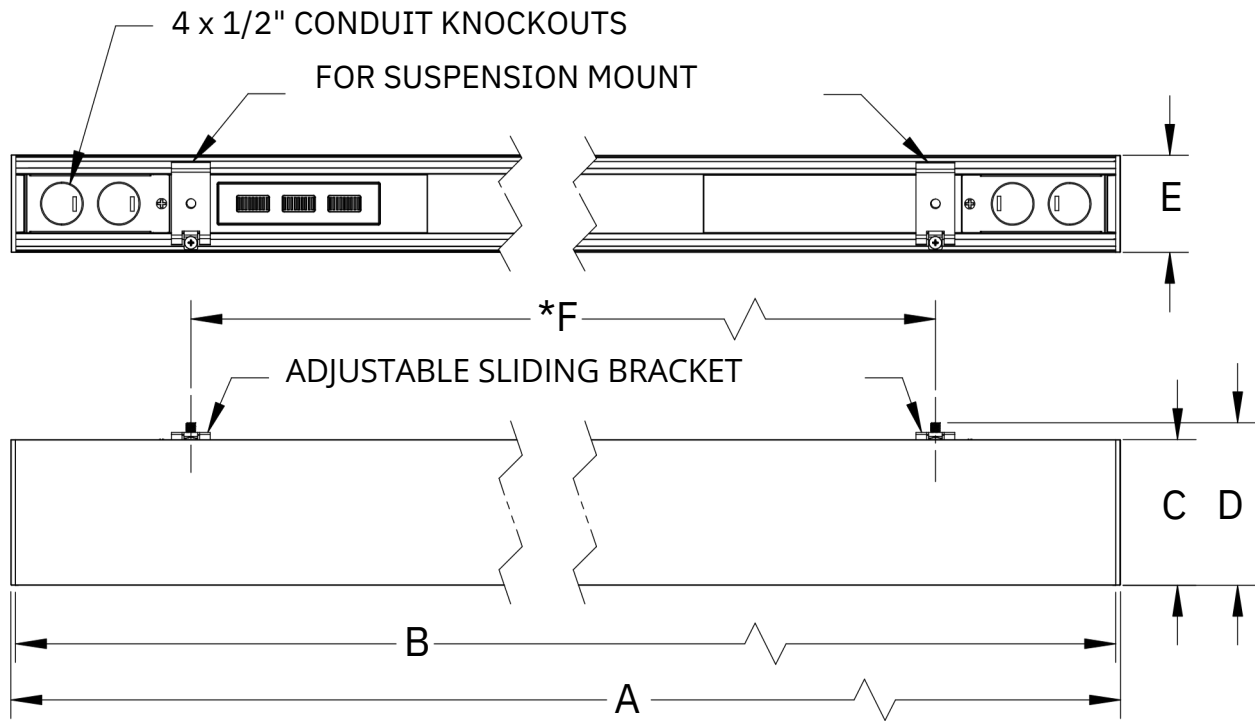

- Note:**
- Please reach out to our Customer Success team for any inquiries about components needed to create your configurations.
 - The 1ft straight connector can be used in between two fixtures to create custom lengths.
 - Connectors have down LED boards only but can be used for both downlight and up-and-downlight configurations.

DIMENSIONS

	A	B	C	D	E	*F
2-FT	610mm [24.0in]	604mm [23.8in]	75mm [3.0in]	84mm [3.3in]	50mm [2.0in]	459mm [18.1in]
4-FT	1221mm [48.1in]	1215mm [47.9in]	75mm [3.0in]	84mm [3.3in]	50mm [2.0in]	1037mm [40.8in]
6-FT	1829mm [72.0in]	1823mm [71.8in]	75mm [3.0in]	84mm [3.3in]	50mm [2.0in]	1678mm [66.1in]
8-FT	2440mm [96.1in]	2434mm [95.8in]	75mm [3.0in]	84mm [3.3in]	50mm [2.0in]	2253mm [88.7in]