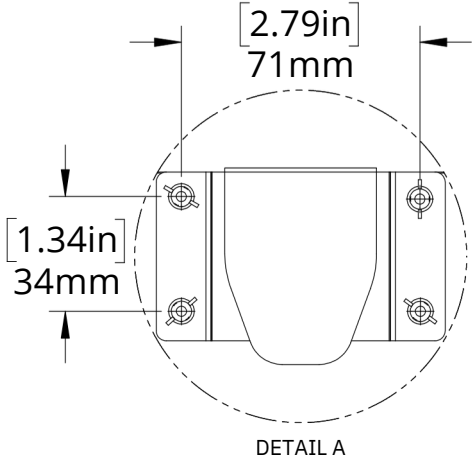

DIMENSIONS

	A	B	C	D	E	*F
2-FT	610mm [24.0in]	604mm [23.8in]	75mm [3.0in]	84mm [3.3in]	50mm [2.0in]	459mm [18.1in]
4-FT	1221mm [48.1in]	1215mm [47.9in]	75mm [3.0in]	84mm [3.3in]	50mm [2.0in]	1037mm [40.8in]
6-FT	1829mm [72.0in]	1823mm [71.8in]	75mm [3.0in]	84mm [3.3in]	50mm [2.0in]	1678mm [66.1in]
8-FT	2440mm [96.1in]	2434mm [95.8in]	75mm [3.0in]	84mm [3.3in]	50mm [2.0in]	2253mm [88.7in]

*DEFAULT DIMENSIONS - CAN BE ADJUSTED

FLEX-LED WALL-MOUNTED

	A	B	C	D	E	F	G
2-FT	610mm [24.0in]	504mm [19.8in]	75mm [3.0in]	76mm [3.0in]	50mm [2.0in]	53mm [2.1in]	53mm [2.1in]
4-FT	1221mm [48.1in]	1115mm [43.9in]	75mm [3.0in]	76mm [3.0in]	50mm [2.0in]	53mm [2.1in]	53mm [2.1in]
6-FT	1829mm [72.0in]	1723mm [67.8in]	75mm [3.0in]	76mm [3.0in]	50mm [2.0in]	53mm [2.1in]	53mm [2.1in]
8-FT	2440mm [96.1in]	2334mm [91.9in]	75mm [3.0in]	76mm [3.0in]	50mm [2.0in]	53mm [2.1in]	53mm [2.1in]

ACCESSORIES DIMENSIONS

90 DEGREE L CONNECTOR

90 DEGREE T CONNECTOR

60 DEGREE L CONNECTOR

90 DEGREE X CONNECTOR

120 DEGREE L CONNECTOR

120 DEGREE Y CONNECTOR

1FT STRAIGHT CONNECTOR