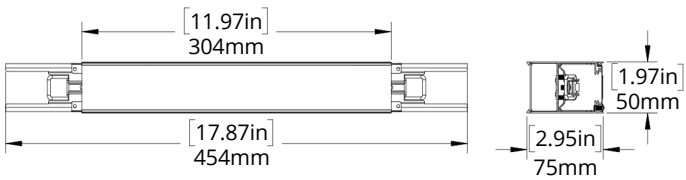

DIMENSIONS

	A	B	C	D	E	*F
2-FT	610mm [24.0in]	604mm [23.8in]	75mm [3.0in]	84mm [3.3in]	50mm [2.0in]	459mm [18.1in]
4-FT	1221mm [48.1in]	1215mm [47.9in]	75mm [3.0in]	84mm [3.3in]	50mm [2.0in]	1037mm [40.8in]
6-FT	1829mm [72.0in]	1823mm [71.8in]	75mm [3.0in]	84mm [3.3in]	50mm [2.0in]	1678mm [66.1in]
8-FT	2440mm [96.1in]	2434mm [95.8in]	75mm [3.0in]	84mm [3.3in]	50mm [2.0in]	2253mm [88.7in]

*DEFAULT DIMENSIONS - CAN BE ADJUSTED

FLEX-LED WALL-MOUNTED

	A	B	C	D	E	F	G
2-FT	610mm [24.0in]	504mm [19.8in]	75mm [3.0in]	76mm [3.0in]	50mm [2.0in]	53mm [2.1in]	53mm [2.1in]
4-FT	1221mm [48.1in]	1115mm [43.9in]	75mm [3.0in]	76mm [3.0in]	50mm [2.0in]	53mm [2.1in]	53mm [2.1in]
6-FT	1829mm [72.0in]	1723mm [67.8in]	75mm [3.0in]	76mm [3.0in]	50mm [2.0in]	53mm [2.1in]	53mm [2.1in]
8-FT	2440mm [96.1in]	2334mm [91.9in]	75mm [3.0in]	76mm [3.0in]	50mm [2.0in]	53mm [2.1in]	53mm [2.1in]

ACCESSORIES DIMENSIONS

90 DEGREE L CONNECTOR

90 DEGREE T CONNECTOR

60 DEGREE L CONNECTOR

90 DEGREE X CONNECTOR

120 DEGREE L CONNECTOR

120 DEGREE Y CONNECTOR

1FT STRAIGHT CONNECTOR