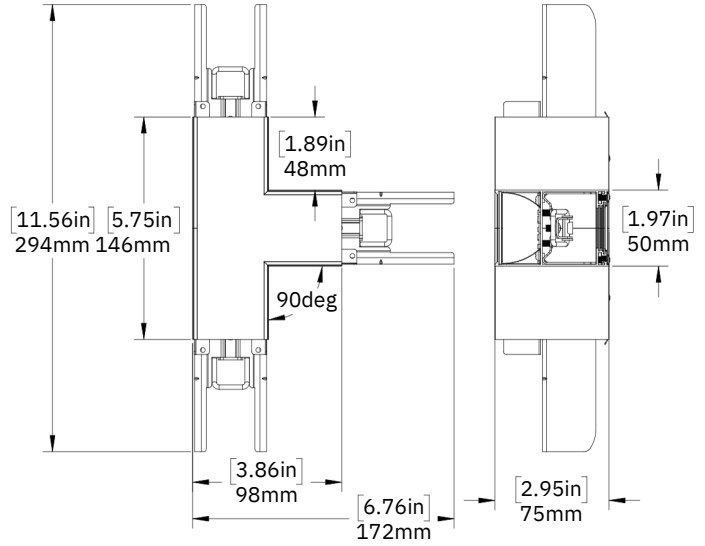

DIMENSIONS

	A	B	C	D	E	*F
2-FT	610mm [24.0in]	604mm [23.8in]	75mm [3.0in]	84mm [3.3in]	50mm [2.0in]	459mm [18.1in]
4-FT	1221mm [48.1in]	1215mm [47.9in]	75mm [3.0in]	84mm [3.3in]	50mm [2.0in]	1037mm [40.8in]
6-FT	1829mm [72.0in]	1823mm [71.8in]	75mm [3.0in]	84mm [3.3in]	50mm [2.0in]	1678mm [66.1in]
8-FT	2440mm [96.1in]	2434mm [95.8in]	75mm [3.0in]	84mm [3.3in]	50mm [2.0in]	2253mm [88.7in]

*DEFAULT DIMENSIONS - CAN BE ADJUSTED

FLEX-LED WALL-MOUNTED

	A	B	C	D	E	F	G
2-FT	610mm [24.0in]	504mm [19.8in]	75mm [3.0in]	76mm [3.0in]	50mm [2.0in]	53mm [2.1in]	53mm [2.1in]
4-FT	1221mm [48.1in]	1115mm [43.9in]	75mm [3.0in]	76mm [3.0in]	50mm [2.0in]	53mm [2.1in]	53mm [2.1in]
6-FT	1829mm [72.0in]	1723mm [67.8in]	75mm [3.0in]	76mm [3.0in]	50mm [2.0in]	53mm [2.1in]	53mm [2.1in]
8-FT	2440mm [96.1in]	2334mm [91.9in]	75mm [3.0in]	76mm [3.0in]	50mm [2.0in]	53mm [2.1in]	53mm [2.1in]

ACCESSORIES DIMENSIONS

90 DEGREE L CONNECTOR

90 DEGREE T CONNECTOR

60 DEGREE L CONNECTOR

90 DEGREE X CONNECTOR

120 DEGREE L CONNECTOR

120 DEGREE Y CONNECTOR

1FT STRAIGHT CONNECTOR