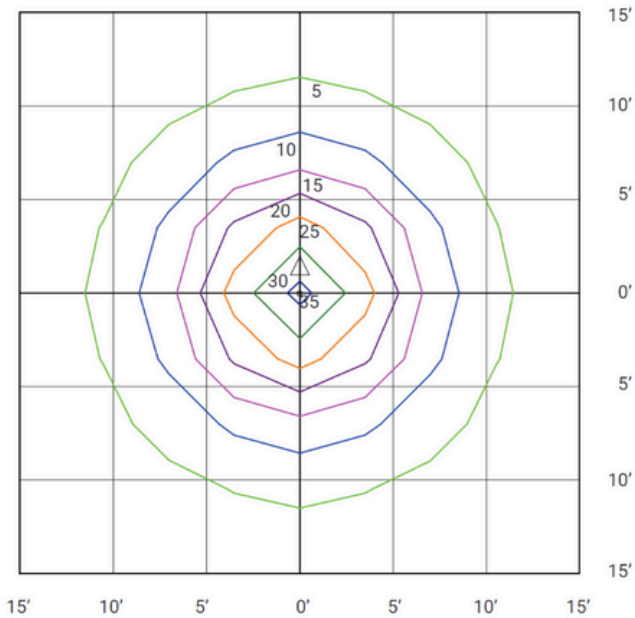

FLEX72-LED60A36

(4000K, 60W, DOWNLIGHT ONLY, MOUNTED AT 9 FEET)

LUMENS: 8187LM   MAX CALCULATED VALUE: 36.77 FC