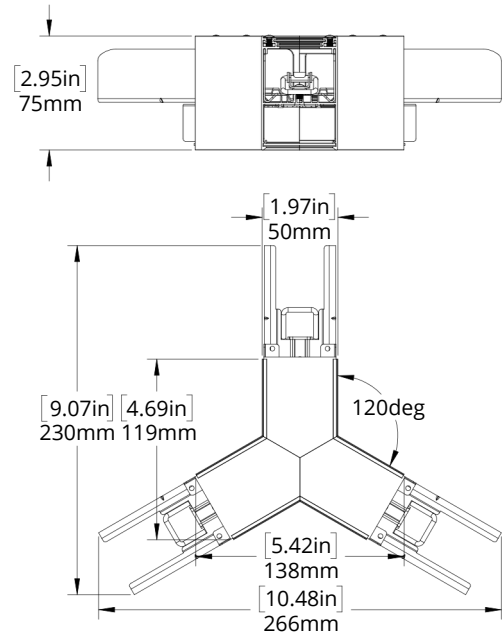

DIMENSIONS

	A	B	C	D	E	*F
2-FT	610mm [24.0in]	604mm [23.8in]	75mm [3.0in]	84mm [3.3in]	50mm [2.0in]	459mm [18.1in]
4-FT	1221mm [48.1in]	1215mm [47.9in]	75mm [3.0in]	84mm [3.3in]	50mm [2.0in]	1037mm [40.8in]
6-FT	1829mm [72.0in]	1823mm [71.8in]	75mm [3.0in]	84mm [3.3in]	50mm [2.0in]	1678mm [66.1in]
8-FT	2440mm [96.1in]	2434mm [95.8in]	75mm [3.0in]	84mm [3.3in]	50mm [2.0in]	2253mm [88.7in]

*DEFAULT DIMENSIONS - CAN BE ADJUSTED

FLEX-LED WALL-MOUNTED

	A	B	C	D	E	F	G
2-FT	610mm [24.0in]	504mm [19.8in]	75mm [3.0in]	76mm [3.0in]	50mm [2.0in]	53mm [2.1in]	53mm [2.1in]
4-FT	1221mm [48.1in]	1115mm [43.9in]	75mm [3.0in]	76mm [3.0in]	50mm [2.0in]	53mm [2.1in]	53mm [2.1in]
6-FT	1829mm [72.0in]	1723mm [67.8in]	75mm [3.0in]	76mm [3.0in]	50mm [2.0in]	53mm [2.1in]	53mm [2.1in]
8-FT	2440mm [96.1in]	2334mm [91.9in]	75mm [3.0in]	76mm [3.0in]	50mm [2.0in]	53mm [2.1in]	53mm [2.1in]

ACCESSORIES DIMENSIONS

90 DEGREE L CONNECTOR

90 DEGREE T CONNECTOR

60 DEGREE L CONNECTOR

90 DEGREE X CONNECTOR

120 DEGREE L CONNECTOR

120 DEGREE Y CONNECTOR

1FT STRAIGHT CONNECTOR

JUNCTION BOX COVER

PHOTOMETRIC PLOTS

FLEX24-LED20A12

(4000K, 20W, DOWNLIGHT ONLY, MOUNTED AT 9 FEET)

LUMENS: 2642 LM MAX CALCULATED VALUE: 11.73 FC

FLEX48-LED40A24

(4000K, 40W, DOWNLIGHT ONLY, MOUNTED AT 9 FEET)