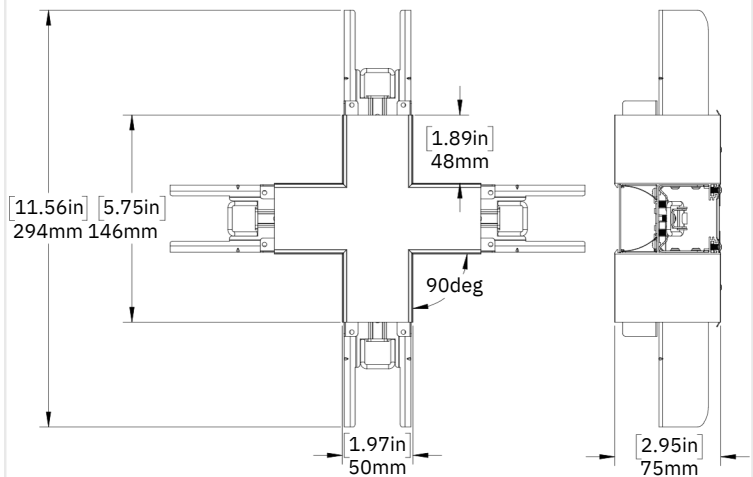

DIMENSIONS

	A	B	C	D	E	*F
2-FT	610mm [24.0in]	604mm [23.8in]	75mm [3.0in]	84mm [3.3in]	50mm [2.0in]	459mm [18.1in]
4-FT	1221mm [48.1in]	1215mm [47.9in]	75mm [3.0in]	84mm [3.3in]	50mm [2.0in]	1037mm [40.8in]
6-FT	1829mm [72.0in]	1823mm [71.8in]	75mm [3.0in]	84mm [3.3in]	50mm [2.0in]	1678mm [66.1in]
8-FT	2440mm [96.1in]	2434mm [95.8in]	75mm [3.0in]	84mm [3.3in]	50mm [2.0in]	2253mm [88.7in]

*DEFAULT DIMENSIONS - CAN BE ADJUSTED

FLEX-LED WALL-MOUNTED

	A	B	C	D	E	F	G
2-FT	610mm [24.0in]	504mm [19.8in]	75mm [3.0in]	76mm [3.0in]	50mm [2.0in]	53mm [2.1in]	53mm [2.1in]
4-FT	1221mm [48.1in]	1115mm [43.9in]	75mm [3.0in]	76mm [3.0in]	50mm [2.0in]	53mm [2.1in]	53mm [2.1in]
6-FT	1829mm [72.0in]	1723mm [67.8in]	75mm [3.0in]	76mm [3.0in]	50mm [2.0in]	53mm [2.1in]	53mm [2.1in]
8-FT	2440mm [96.1in]	2334mm [91.9in]	75mm [3.0in]	76mm [3.0in]	50mm [2.0in]	53mm [2.1in]	53mm [2.1in]

ACCESSORIES DIMENSIONS

90 DEGREE L CONNECTOR

90 DEGREE T CONNECTOR

60 DEGREE L CONNECTOR

90 DEGREE X CONNECTOR

120 DEGREE L CONNECTOR

120 DEGREE Y CONNECTOR

1FT STRAIGHT CONNECTOR

JUNCTION BOX COVER

PHOTOMETRIC PLOTS

FLEX24-LED20A12

(4000K, 20W, DOWNLIGHT ONLY, MOUNTED AT 9 FEET)

LUMENS: 2642 LM MAX CALCULATED VALUE: 11.73 FC

FLEX48-LED40A24

(4000K, 40W, DOWNLIGHT ONLY, MOUNTED AT 9 FEET)