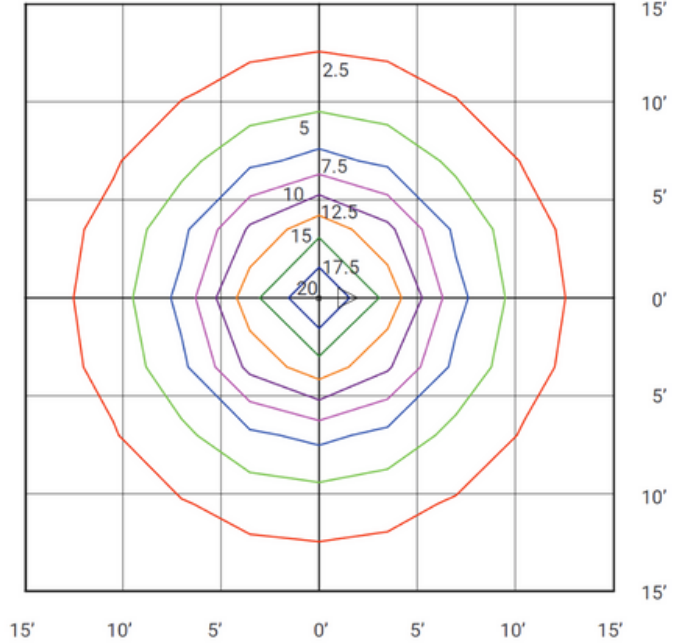

FLEX48-LED40A24

(4000K, 40W, DOWNLIGHT ONLY, MOUNTED AT 9 FEET)

LUMENS: 5116 LM   MAX CALCULATED VALUE: 22.62 FC