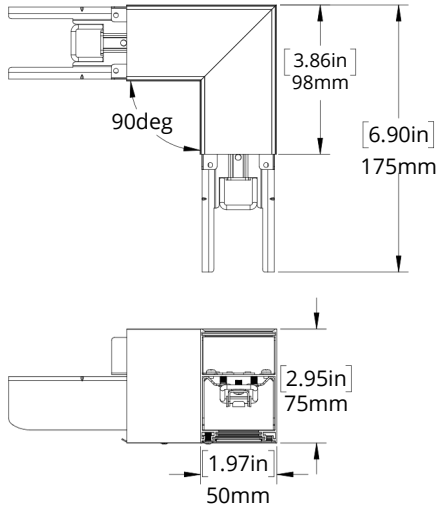

DIMENSIONS

	A	B	C	D	E	*F
2-FT	610mm [24.0in]	604mm [23.8in]	75mm [3.0in]	84mm [3.3in]	50mm [2.0in]	459mm [18.1in]
4-FT	1221mm [48.1in]	1215mm [47.9in]	75mm [3.0in]	84mm [3.3in]	50mm [2.0in]	1037mm [40.8in]
6-FT	1829mm [72.0in]	1823mm [71.8in]	75mm [3.0in]	84mm [3.3in]	50mm [2.0in]	1678mm [66.1in]
8-FT	2440mm [96.1in]	2434mm [95.8in]	75mm [3.0in]	84mm [3.3in]	50mm [2.0in]	2253mm [88.7in]

*DEFAULT DIMENSIONS - CAN BE ADJUSTED

FLEX-LED WALL-MOUNTED

	A	B	C	D	E	F	G
2-FT	610mm [24.0in]	504mm [19.8in]	75mm [3.0in]	76mm [3.0in]	50mm [2.0in]	53mm [2.1in]	53mm [2.1in]
4-FT	1221mm [48.1in]	1115mm [43.9in]	75mm [3.0in]	76mm [3.0in]	50mm [2.0in]	53mm [2.1in]	53mm [2.1in]
6-FT	1829mm [72.0in]	1723mm [67.8in]	75mm [3.0in]	76mm [3.0in]	50mm [2.0in]	53mm [2.1in]	53mm [2.1in]
8-FT	2440mm [96.1in]	2334mm [91.9in]	75mm [3.0in]	76mm [3.0in]	50mm [2.0in]	53mm [2.1in]	53mm [2.1in]

ACCESSORIES DIMENSIONS

90 DEGREE L CONNECTOR

90 DEGREE T CONNECTOR

60 DEGREE L CONNECTOR

90 DEGREE X CONNECTOR

120 DEGREE L CONNECTOR

120 DEGREE Y CONNECTOR

1FT STRAIGHT CONNECTOR