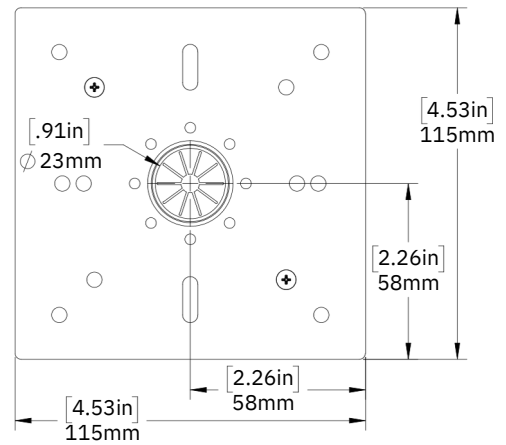

DIMENSIONS

	A	B	C	D	E	*F
2-FT	610mm [24.0in]	604mm [23.8in]	75mm [3.0in]	84mm [3.3in]	50mm [2.0in]	459mm [18.1in]
4-FT	1221mm [48.1in]	1215mm [47.9in]	75mm [3.0in]	84mm [3.3in]	50mm [2.0in]	1037mm [40.8in]
6-FT	1829mm [72.0in]	1823mm [71.8in]	75mm [3.0in]	84mm [3.3in]	50mm [2.0in]	1678mm [66.1in]
8-FT	2440mm [96.1in]	2434mm [95.8in]	75mm [3.0in]	84mm [3.3in]	50mm [2.0in]	2253mm [88.7in]

*DEFAULT DIMENSIONS - CAN BE ADJUSTED

FLEX-LED WALL-MOUNTED

	A	B	C	D	E	F	G
2-FT	610mm [24.0in]	504mm [19.8in]	75mm [3.0in]	76mm [3.0in]	50mm [2.0in]	53mm [2.1in]	53mm [2.1in]
4-FT	1221mm [48.1in]	1115mm [43.9in]	75mm [3.0in]	76mm [3.0in]	50mm [2.0in]	53mm [2.1in]	53mm [2.1in]
6-FT	1829mm [72.0in]	1723mm [67.8in]	75mm [3.0in]	76mm [3.0in]	50mm [2.0in]	53mm [2.1in]	53mm [2.1in]
8-FT	2440mm [96.1in]	2334mm [91.9in]	75mm [3.0in]	76mm [3.0in]	50mm [2.0in]	53mm [2.1in]	53mm [2.1in]

ACCESSORIES DIMENSIONS

90 DEGREE L CONNECTOR

90 DEGREE T CONNECTOR

60 DEGREE L CONNECTOR

90 DEGREE X CONNECTOR

120 DEGREE L CONNECTOR

120 DEGREE Y CONNECTOR

1FT STRAIGHT CONNECTOR

JUNCTION BOX COVER

PHOTOMETRIC PLOTS

FLEX24-LED20A12

(4000K, 20W, DOWNLIGHT ONLY, MOUNTED AT 9 FEET)

LUMENS: 2642 LM MAX CALCULATED VALUE: 11.73 FC

FLEX48-LED40A24

(4000K, 40W, DOWNLIGHT ONLY, MOUNTED AT 9 FEET)