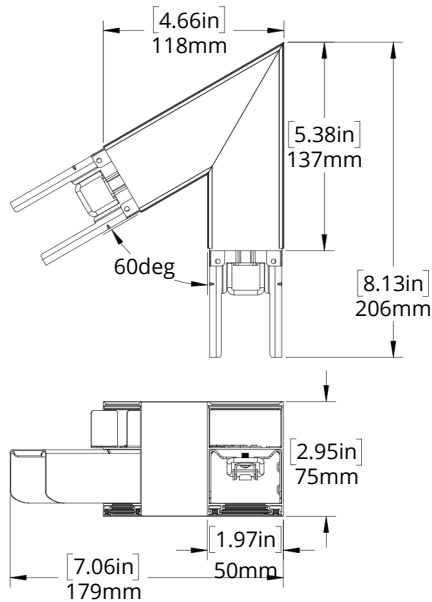

DIMENSIONS

	A	B	C	D	E	*F
2-FT	610mm [24.0in]	604mm [23.8in]	75mm [3.0in]	84mm [3.3in]	50mm [2.0in]	459mm [18.1in]
4-FT	1221mm [48.1in]	1215mm [47.9in]	75mm [3.0in]	84mm [3.3in]	50mm [2.0in]	1037mm [40.8in]
6-FT	1829mm [72.0in]	1823mm [71.8in]	75mm [3.0in]	84mm [3.3in]	50mm [2.0in]	1678mm [66.1in]
8-FT	2440mm [96.1in]	2434mm [95.8in]	75mm [3.0in]	84mm [3.3in]	50mm [2.0in]	2253mm [88.7in]

*DEFAULT DIMENSIONS - CAN BE ADJUSTED

FLEX-LED WALL-MOUNTED

	A	B	C	D	E	F	G
2-FT	610mm [24.0in]	504mm [19.8in]	75mm [3.0in]	76mm [3.0in]	50mm [2.0in]	53mm [2.1in]	53mm [2.1in]
4-FT	1221mm [48.1in]	1115mm [43.9in]	75mm [3.0in]	76mm [3.0in]	50mm [2.0in]	53mm [2.1in]	53mm [2.1in]
6-FT	1829mm [72.0in]	1723mm [67.8in]	75mm [3.0in]	76mm [3.0in]	50mm [2.0in]	53mm [2.1in]	53mm [2.1in]
8-FT	2440mm [96.1in]	2334mm [91.9in]	75mm [3.0in]	76mm [3.0in]	50mm [2.0in]	53mm [2.1in]	53mm [2.1in]

ACCESSORIES DIMENSIONS

90 DEGREE L CONNECTOR

90 DEGREE T CONNECTOR

60 DEGREE L CONNECTOR

90 DEGREE X CONNECTOR

120 DEGREE L CONNECTOR

120 DEGREE Y CONNECTOR

1FT STRAIGHT CONNECTOR

JUNCTION BOX COVER

PHOTOMETRIC PLOTS

FLEX24-LED20A12

(4000K, 20W, DOWNLIGHT ONLY, MOUNTED AT 9 FEET)

LUMENS: 2642 LM MAX CALCULATED VALUE: 11.73 FC

FLEX48-LED40A24

(4000K, 40W, DOWNLIGHT ONLY, MOUNTED AT 9 FEET)