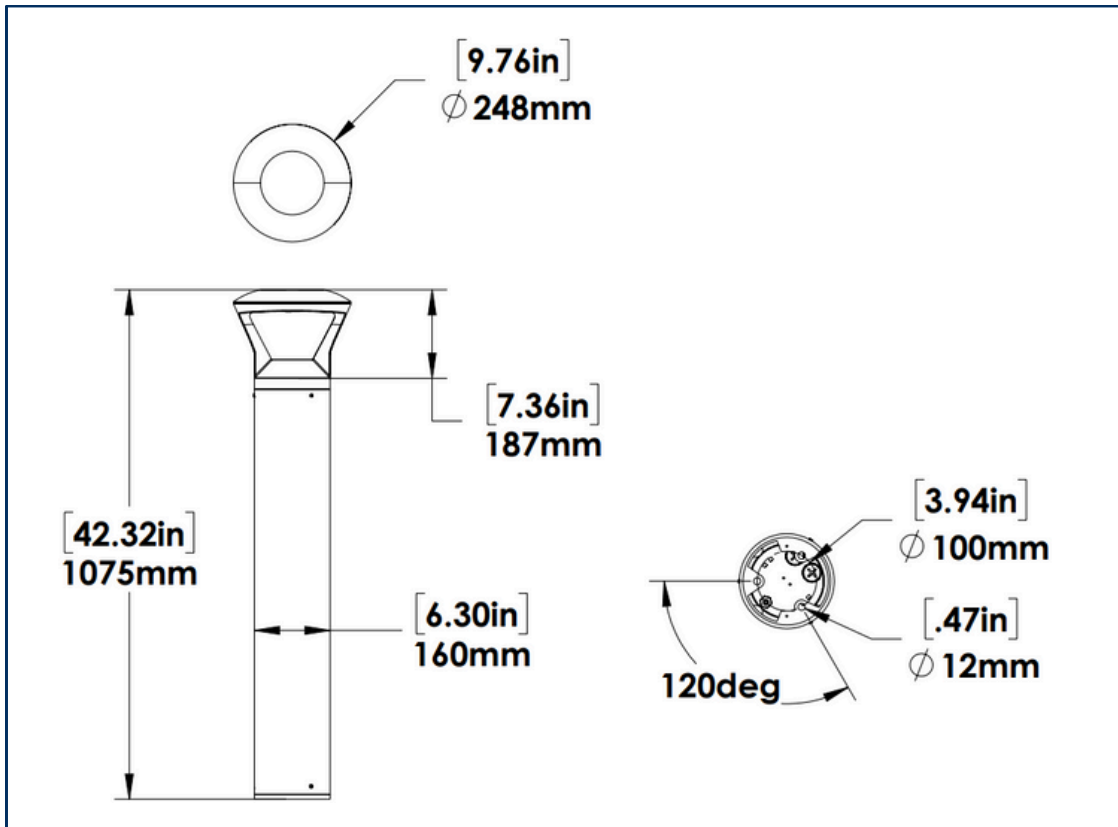

CONSTRUCTION	
Housing	Extruded aluminum shaft, Die cast base
Lens	Polycarbonate
Height	42.3"
Shaft Diameter	6.3"
Bolt Circle Diameter	3.94"
Weight	15.1 lbs

CERTIFICATIONS	
cULus Listed for Canada and USA, per UL 1598, CSA C22.2 No. 250.0	
IK10, IP65, DLC Premium	

STOCK CODE

052983	SKYBOL6-LED24A14-B-VK-T5-BRZ-DIM-PC
053025	SKYBOL6-LED24A14-B-VK-T5-BLK-DIM-PC

INCLUDED IN THE BOX

	TEMPLATE
	ANCHOR BOLT SET (x3)

DIMENSIONS

PHOTOMETRIC PLOTS