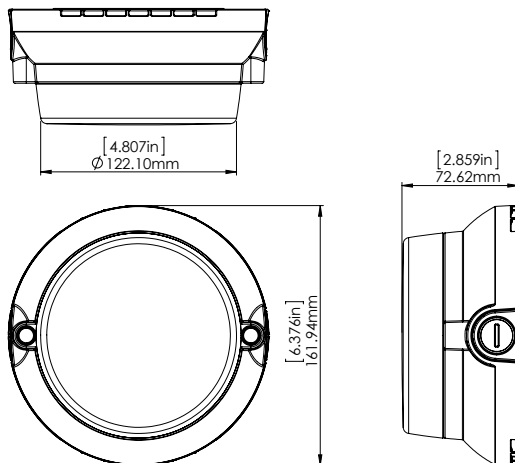

DIMENSIONS

Shown with a White Finish

Shown with a Frosted Lens

INSTALLATION INFORMATION

1. Separate mounting bracket from fixture by removing the screw. Attach mounting bracket to the junction box.

2. Rest fixture onto hinges and connect wires