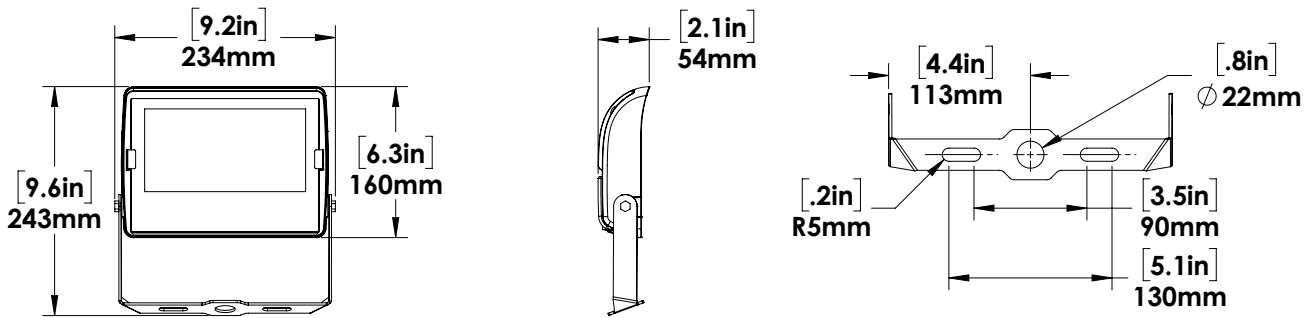

YOKE MOUNT

AMPERAGE DRAW & SURGE PROTECTION

	CURRENT (A)	SURGE PROTECTION (kV)
	120V	120V
FL3V-LED	0.53A	2kV

TM-21 ESTIMATED LUMEN MAINTENANCE

	50,000 Hours	75,000 Hours	100,000 Hours
FL3V-LED	88.6%	83.2%	78.1%

EPA (ft²)

	0° Tilt	45° Tilt	90° Tilt
FL3V-LED	0.21	0.37	0.53

WEIGHT (lbs)

FL3V-LED	2.5