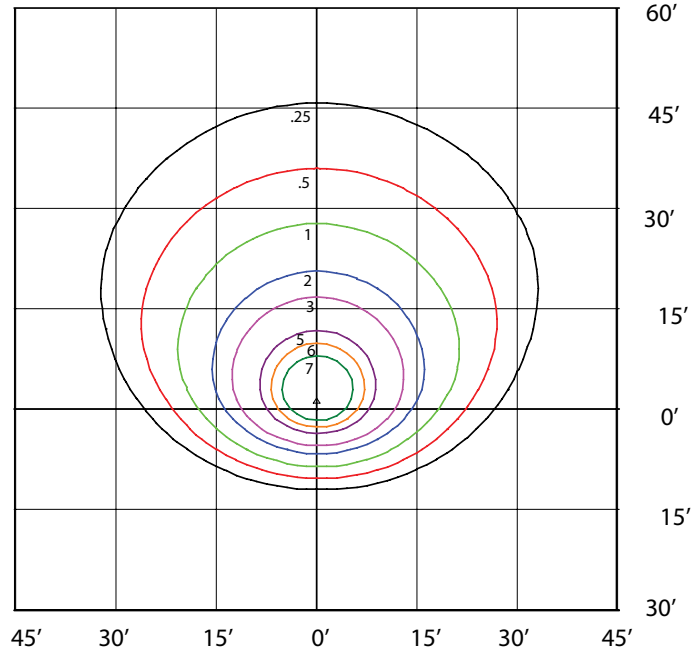

DIMENSIONS:

KNUCKLE MOUNT

YOKE MOUNT

AMPERAGE DRAW & SURGE PROTECTION

	CURRENT (A)	SURGE PROTECTION (kV)
	120V	120V
FL3V-LED	0.53A	2kV

TM-21 ESTIMATED LUMEN MAINTENANCE

	50,000 Hours	75,000 Hours	100,000 Hours
FL3V-LED	88.6%	83.2%	78.1%

EPA (ft²)

	0° Tilt	45° Tilt	90° Tilt
FL3V-LED	0.21	0.37	0.53

WEIGHT (lbs)

FL3V-LED	2.5
----------	-----

FL3V-LED61-A-4K-BRZ-KN
MOUNTED AT 15 FEET 30 DEGREE TILT

Total Lumens = 35705 Mounting Height = 15 Ft Maximum Calculated Value = 8.85 Fc

FL3V-LED61-A-4K-BRZ-KN
MOUNTED AT 15 FEET 45 DEGREE TILT

Total Lumens = 5705 Mounting Height = 15 Ft Maximum Calculated Value = 7.39 Fc

ORDERING GUIDE:

FL3V	LED61	A		BRZ	
Fixture	Wattage	Voltage	Colour Temp.	Finish	Mounting
	LED61	A - 120V	4K - 4000K 5K - 5000K	BRZ - Bronze	KN - Knuckle YK - Yoke