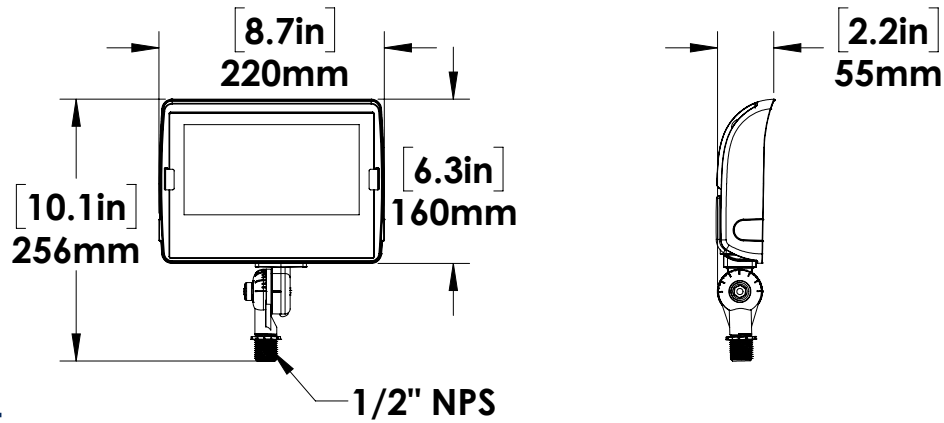

FEATURES:

- Die cast aluminum housing.
- Semi frosted polycarbonate lens.
- Wide beam optics 7H X 7V beam standard.
- Integral 2KV surge protection built into the driver.
- Replaces 1000 watt Quartz.
- Available as a knuckle or yoke mount.
- Bronze finish.

SPECIFICATIONS	FL3V-LED61
Tested Wattage	59.78W
Tested Lumens	6139.5 Lm
Efficacy	102.69 Lm/W
Voltage	120V
CCT	4000K, 5000K
CRI	73
THD (%)	13.9
Power Factor	0.991
Beam Distribution	NEMA 7H x 7V
LED Life (L78)	100,000 hours
Housing Finish	Bronze
Housing Details	Die Cast Aluminum
Lens Details	Semi Frosted Polycarbonate
Mounting	Knuckle, Yoke
Cable Length	Yoke - 0.5m of Cabtire Cable (SJTW 3 x 18AWG) Knuckle - 0.15m of Supply Wires
Operating Temp.	-40°C to +40°C (-40°F to 104°F)
Certifications	UL, Wet Location, IP65, 3 Year Warranty

DIMENSIONS:

KNUCKLE MOUNT

YOKE MOUNT

AMPERAGE DRAW & SURGE PROTECTION

	CURRENT (A)	SURGE PROTECTION (kV)
	120V	120V
FL3V-LED	0.53A	2kV

TM-21 ESTIMATED LUMEN MAINTENANCE

	50,000 Hours	75,000 Hours	100,000 Hours
FL3V-LED	88.6%	83.2%	78.1%

EPA (ft²)

	0° Tilt	45° Tilt	90° Tilt
FL3V-LED	0.21	0.37	0.53

WEIGHT (lbs)

FL3V-LED	2.5
----------	-----

FL3V-LED61-A-4K-BRZ-KN
MOUNTED AT 15 FEET 30 DEGREE TILT

Total Lumens = 35705 Mounting Height = 15 Ft Maximum Calculated Value = 8.85 Fc