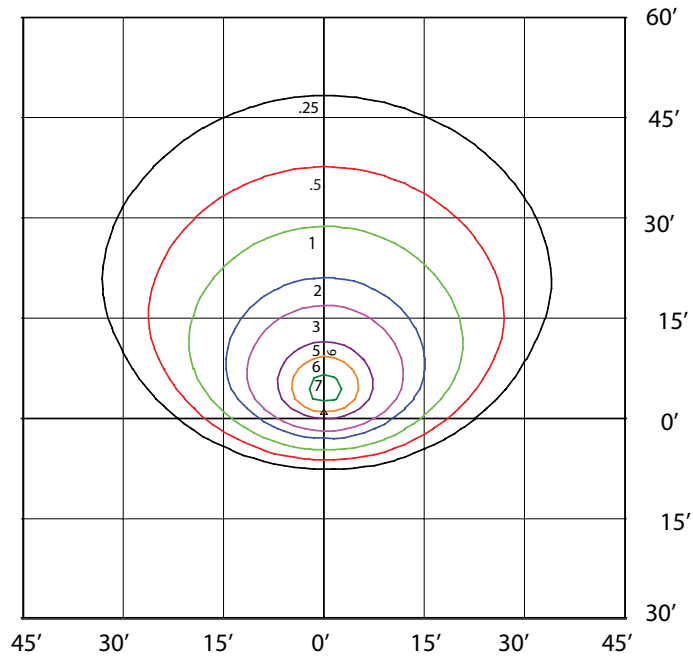

FL3V-LED61-A-4K-BRZ-KN
MOUNTED AT 15 FEET 45 DEGREE TILT

Total Lumens = 5705   Mounting Height = 15 Ft   Maximum Calculated Value = 7.39 Fc