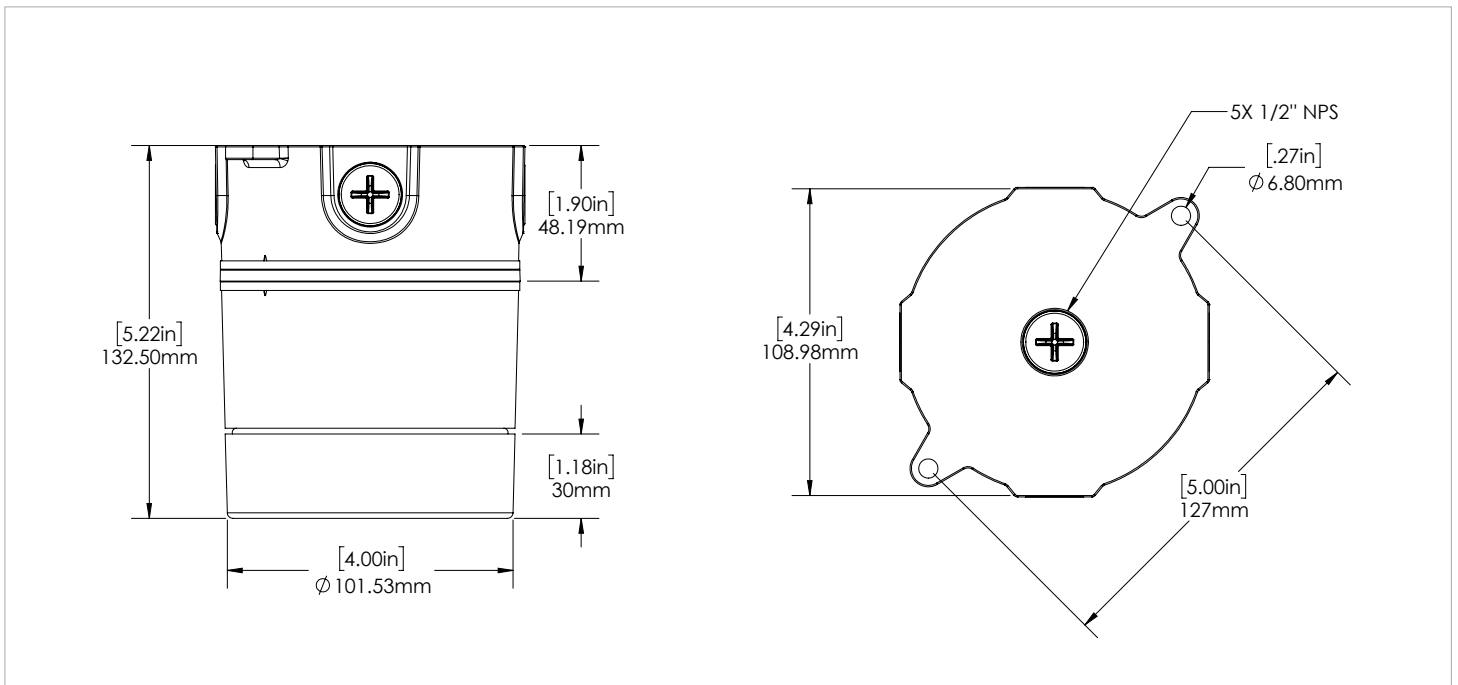

SPECIFICATIONS

Model Number	Voltage (V)	Power (W)	Light Output (lm)	Efficacy (lm/W)	THD (%)	PF	CCT (K)	B-U-G
DVAKSX-LED14-B-3K-DGY-DIM-FR-CM	120-277	13.51	1590	117.7	11.3	0.95	3000	84
DVAKSX-LED14-B-4K-DGY-DIM-FR-CM	120-277	13.58	1617	119.1	10.2	0.96	4000	84

LEGEND

B - 120-277V
3K - 3000K, 4K-4000K
DGY - Dove Gray
DIM - 0-10V Dimming
FR - Frosted Lens
CM - Ceiling Mount

DIMENSIONS