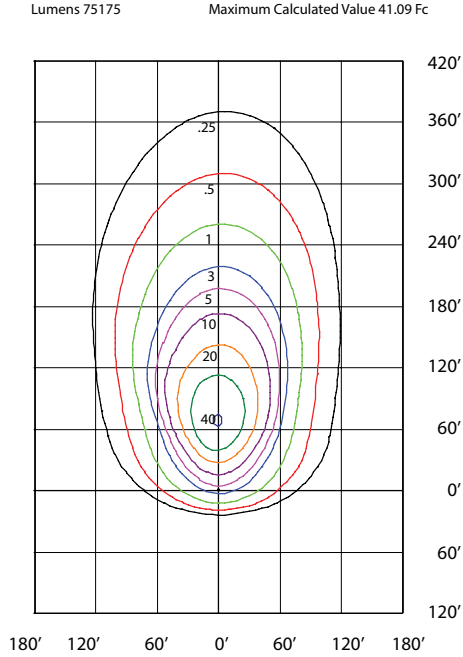

SFL1-LED500-B-4K-40DEG-BLK-DIM
MOUNTED AT 30 FEET 70 DEGREE TILT

SFL1-LED500-B-4K-30DEG-BLK-DIM
MOUNTED AT 30 FEET 60 DEGREE TILT