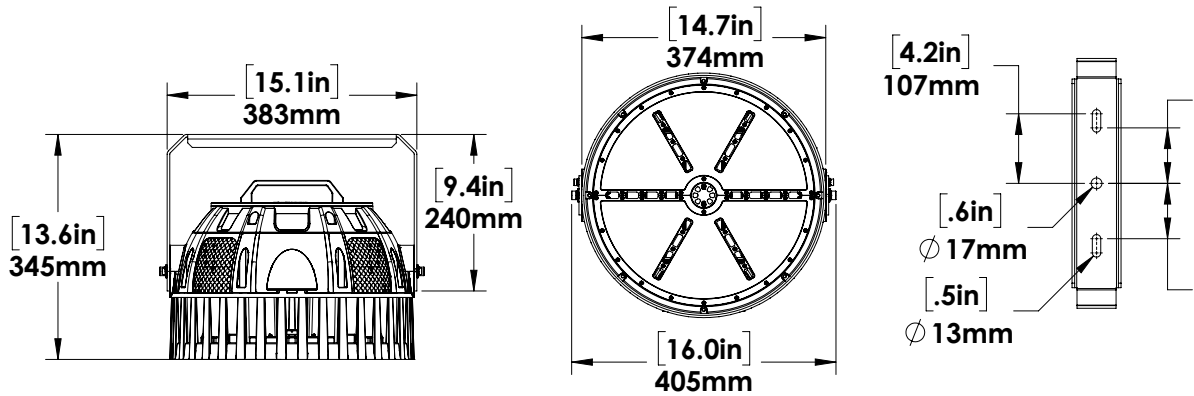

DIMENSIONS: