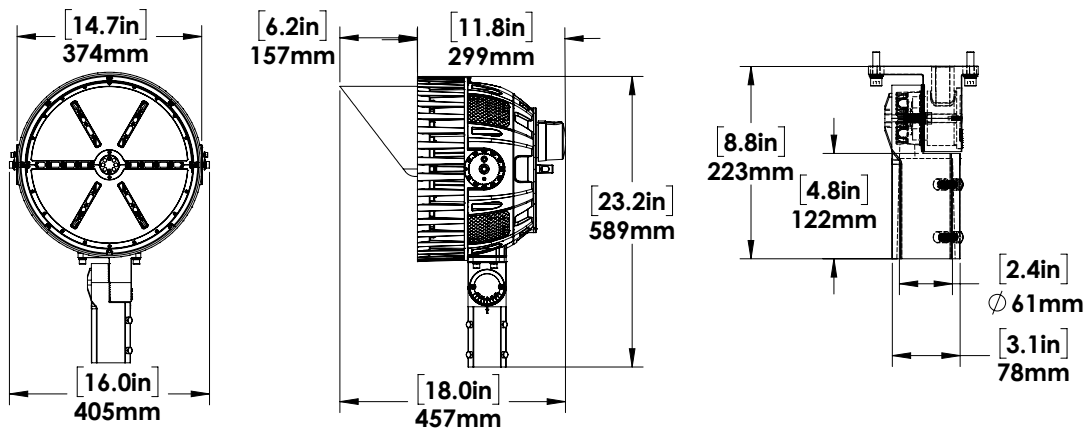

Mounting

- 3 mounting options available - Yoke, slip fit and highbay yoke. Purchase mounting option separately. Mounting option is field installed.

SPECIFICATIONS	SFL1-LED500
Watts	483.1W
Lumens	70887 Lm
Efficacy	146.7 Lm/W
Voltage	120-277V, 480V
Colour Temp	4000K, 5000K
Replaces	750W MH
CRI	70
Dimming	0-10V Dim to Off
Surge Protection	6 KV Internal (with driver), 10 KV External (added to every fixture) Optional 20kV Surge Suppression
THD	15%
PF	0.9
Beam Distribution	30°, 40°, 80°
LED Life (L76)	100,000 Hours
Housing Finish	Matte Black, Custom Colors (optional)
Housing Details	Die Cast Aluminum
Lens Details	Clear Polycarbonate Lens
Mounting	Yoke Mount, Slip Fit, Highbay Yoke Mount
Operating Temp.	-40°C to +45°C
Cable Length	Input Power - 1m Cab Tire Cable (SJOW 3x16 AWG) Dimming - 1m Cab Tire Cable (SJOW 2x18 AWG)
Factory Installed Options	7 PIN Receptacle with Shorting Cap ANSI C136. 41-2013 compliant, Photocell Optional 20kV Surge Protection
Options Sold Separately	Yoke Mount, Slip Fit, Highbay Yoke Mount, Visor, Laser Pointer (comes with one rechargeable battery and battery charger)
Certifications	UL, Wet Location, IP66 3G Vibration Tested & DLC

DIMENSIONS:

HIGHBAY YOKE

YOKE

SLIP FIT

VISOR
used to reduce glare

Note:
Screws included in package.

LASER POINTER
used to accurately aim the
fixture to the desired location

Range of the laser pointer: 200 meters.
It is operated by rechargeable battery.