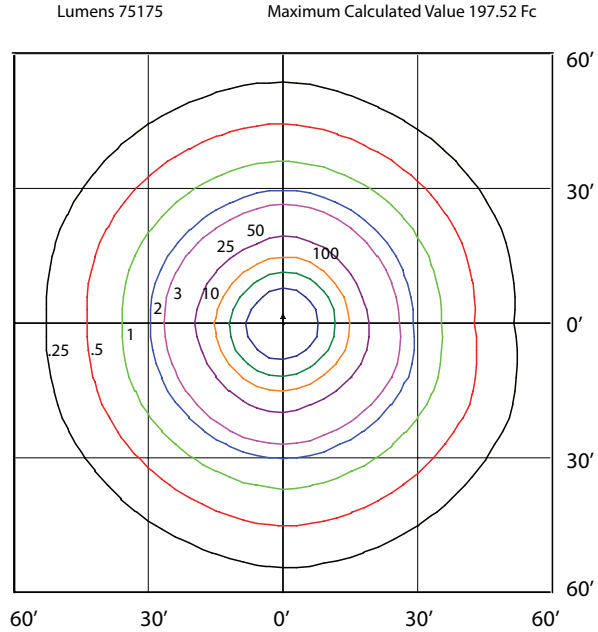

SFL1-LED500-B-4K-40DEG-BLK-DIM
MOUNTED AT 30 FEET

SFL1-LED500-B-4K-30DEG-BLK-DIM
MOUNTED AT 30 FEET