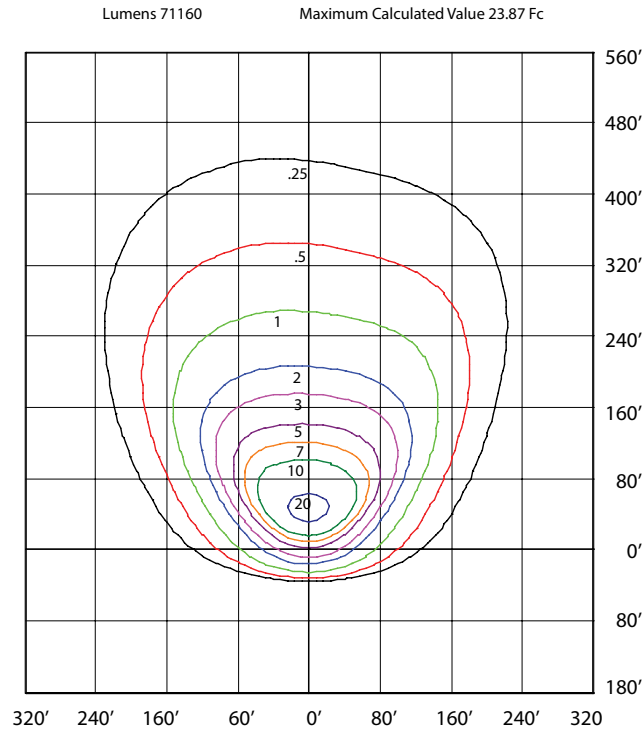

SFL1-LED500-B-4K-80DEG-BLK-DIM
MOUNTED AT 30 FEET 60 DEGREE TILT