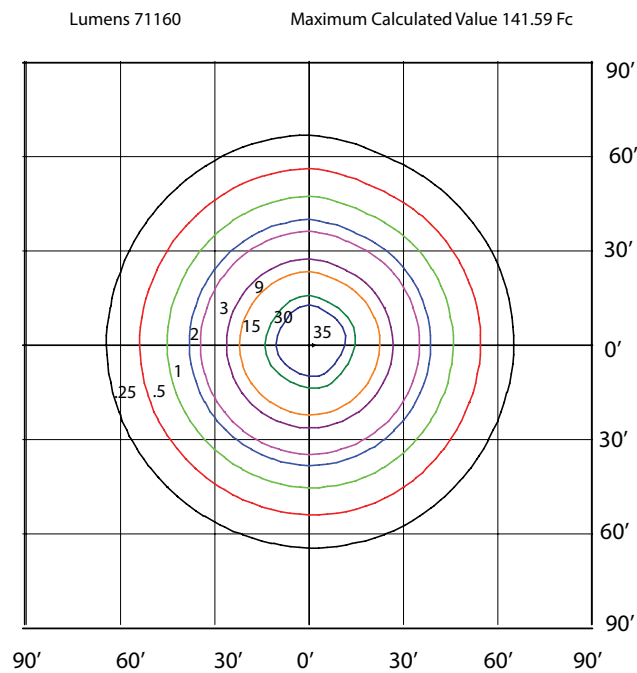

SFL1-LED500-B-4K-80DEG-BLK-DIM
MOUNTED AT 30 FEET