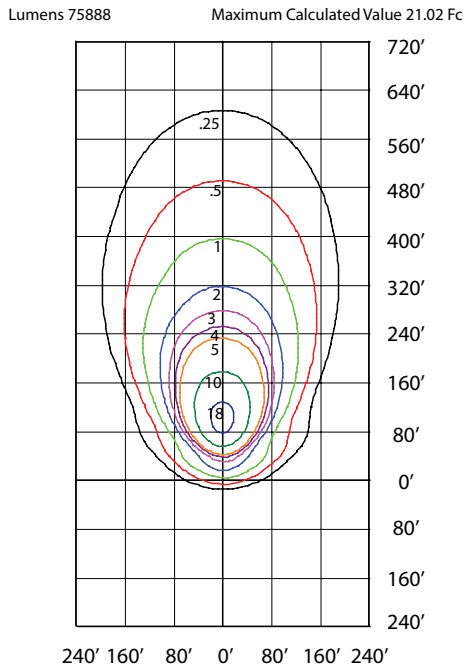

SFL1-LED500-B-4K-30DEG-BLK-DIM
MOUNTED AT 30 FEET 60 DEGREE TILT

SFL1-LED500-B-4K-30DEG-BLK-DIM
MOUNTED AT 30 FEET