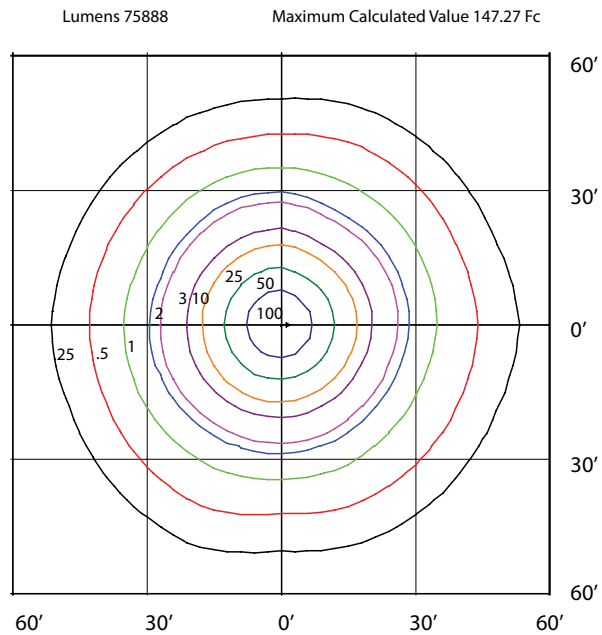

*Expect LED chips to have 87.5% lumen maintenance

SPECIFICATIONS							
Model Number	Voltage (V)	Power (W)	Light Output (lm)	Efficacy (lm/W)	THD (%)	PF	CCT (K)
SFL1-LED500-B-4K-30DEG-XXX-DIM-[Blank;7PIN;PC]-SP10	120-277	481	69842	145.3	15.0	0.900	4000
SFL1-LED500-B-5K-30DEG-XXX-DIM-[Blank;7PIN;PC]-SP10	120-277	483	70887	146.7	15.0	0.900	5000
SFL1-LED500-L-4K-30DEG-XXX-DIM-[Blank;7PIN;PC]-SP10	480	468	68130	145.7	15.0	0.900	4000
SFL1-LED500-L-5K-30DEG-XXX-DIM-[Blank;7PIN;PC]-SP10	480	468	68590	146.5	15.0	0.900	5000
SFL1-LED500-B-4K-40DEG-XXX-DIM-[Blank;7PIN;PC]-SP10	120-277	482	70806	146.8	15.0	0.900	4000
SFL1-LED500-B-5K-40DEG-XXX-DIM-[Blank;7PIN;PC]-SP10	120-277	486	71568	147.2	15.0	0.900	5000
SFL1-LED500-L-4K-40DEG-XXX-DIM-[Blank;7PIN;PC]-SP10	480	468	68385	146.3	15.0	0.900	4000
SFL1-LED500-L-5K-40DEG-XXX-DIM-[Blank;7PIN;PC]-SP10	480	469	69048	147.4	15.0	0.900	5000
SFL1-LED500-B-4K-80DEG-XXX-DIM-[Blank;7PIN;PC]-SP10	120-277	484	70409	145.5	15.0	0.900	4000
SFL1-LED500-B-5K-80DEG-XXX-DIM-[Blank;7PIN;PC]-SP10	120-277	480	70819	147.6	15.0	0.900	5000
SFL1-LED500-L-4K-80DEG-XXX-DIM-[Blank;7PIN;PC]-SP10	480	468	68779	146.9	15.0	0.900	4000
SFL1-LED500-L-5K-80DEG-XXX-DIM-[Blank;7PIN;PC]-SP10	480	468	69374	148.3	15.0	0.900	5000

SFL1-LED500-B-4K-30DEG-BLK-DIM
MOUNTED AT 30 FEET 60 DEGREE TILT

SFL1-LED500-B-4K-30DEG-BLK-DIM
MOUNTED AT 30 FEET

SFL1-LED500-B-4K-40DEG-BLK-DIM
MOUNTED AT 30 FEET 70 DEGREE TILT

SFL1-LED500-B-4K-40DEG-BLK-DIM
MOUNTED AT 30 FEET