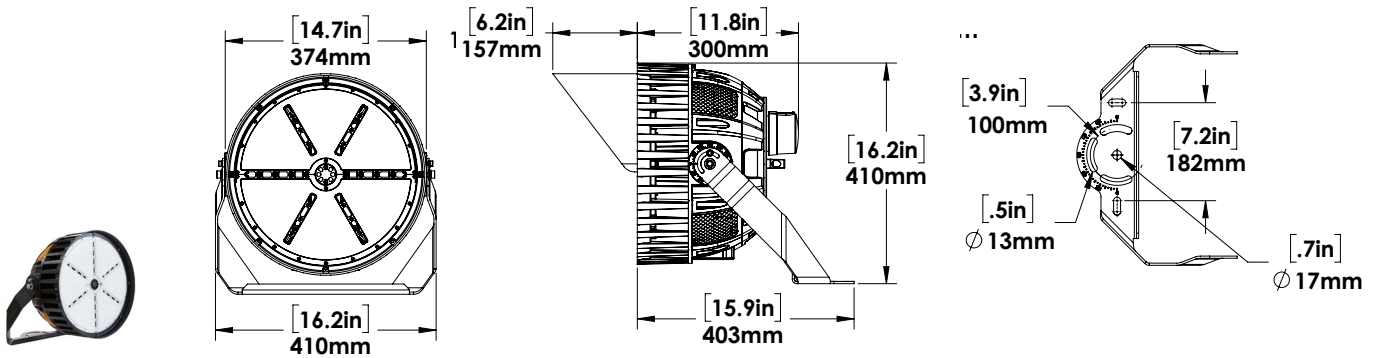

Mounting

- 3 mounting options available - Yoke, slip fit and highbay yoke. Purchase mounting option separately. Mounting option is field installed.

SPECIFICATIONS	SFL1-LED500
Watts	483.1W
Lumens	70887 Lm
Efficacy	146.7 Lm/W
Voltage	120-277V, 480V
Colour Temp	4000K, 5000K
Replaces	750W MH
CRI	70
Dimming	0-10V Dim to Off
Surge Protection	6 KV Internal (with driver), 10 KV External (added to every fixture) Optional 20kV Surge Suppression
THD	15%
PF	0.9
Beam Distribution	30°, 40°, 80°
LED Life (L76)	100,000 Hours
Housing Finish	Matte Black, Custom Colors (optional)
Housing Details	Die Cast Aluminum
Lens Details	Clear Polycarbonate Lens
Mounting	Yoke Mount, Slip Fit, Highbay Yoke Mount
Operating Temp.	-40°C to +45°C
Cable Length	Input Power - 1m Cab Tire Cable (SJOW 3x16 AWG) Dimming - 1m Cab Tire Cable (SJOW 2x18 AWG)
Factory Installed Options	7 PIN Receptacle with Shorting Cap ANSI C136. 41-2013 compliant, Photocell Optional 20kV Surge Protection
Options Sold Separately	Yoke Mount, Slip Fit, Highbay Yoke Mount, Visor, Laser Pointer (comes with one rechargeable battery and battery charger)
Certifications	UL, Wet Location, IP66 3G Vibration Tested & DLC

DIMENSIONS:

HIGHBAY YOKE

YOKE

SLIP FIT

VISOR
used to reduce glare

Note:
Screws included in package.

LASER POINTER
used to accurately aim the
fixture to the desired location

Range of the laser pointer: 200 meters.
It is operated by rechargeable battery.