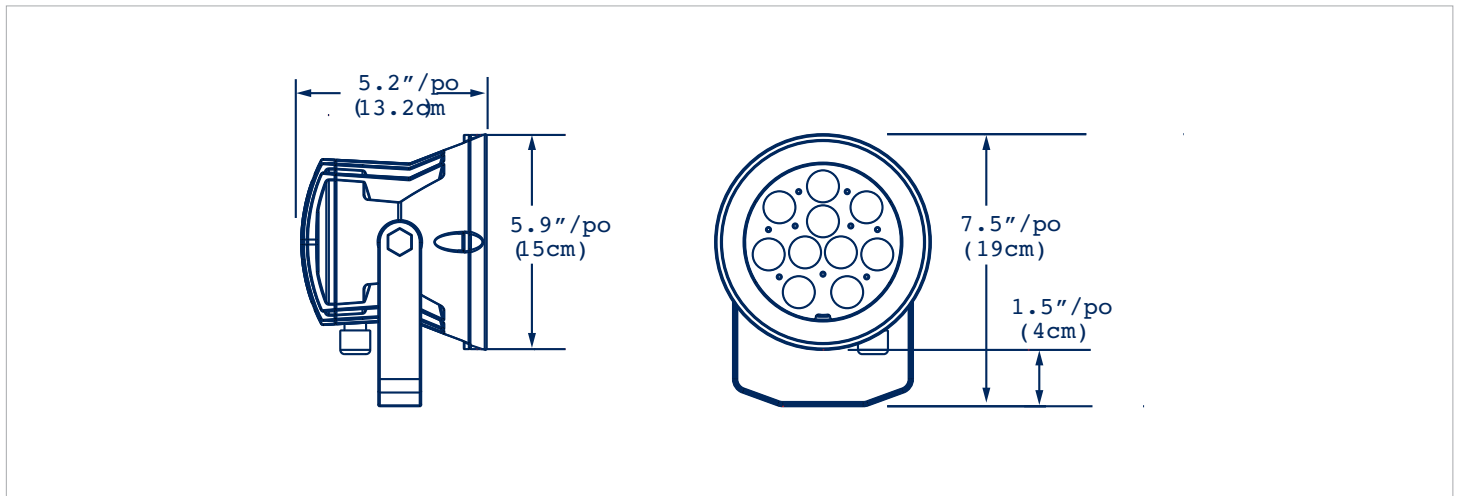

DESCRIPTION

The DL-LED24 is a dock light with an adjustable head that replaces a 100W metal halide fixture. The fixture has air flow fins at the back for heat dissipation. The DL-LED 24 is suitable for outdoor locations and is rated IP66.

APPLICATIONS

Loading Docks

FEATURES

- Die cast aluminum housing with impact resistant clear polycarbonate lens.
- Retrofits to most existing dock light arms.
- Steel yoke can be rotated 180° to direct light wherever needed.

MODEL SPECIFICATIONS

MODEL DESCRIPTION	VOLTAGE (V)	INPUT POWER (W)	LIGHT OUTPUT	EFFICACY (Lm/W)	THD	PF	CCT (K)	CRI
DL-LED24-A-4K-N-XXX-LH	120	23.83	2818.5	118.28	13.1	0.9857	4000	72.2

LEGEND

- A - 120V
- 4K - 4000K
- XXX - HOUSING FINISH
- LH - LIGHT HEAD

DIMENSIONS

ACCESSORIES (SOLD SEPARATELY)

Extendable Arms (42" and 60") Optional

- 1 1/2" square steel tubes with 3-conductor AC 6' cord
- On/off rocker switch and receptacle
- 42" (16" + 24") and 60" (34"+24") arm length