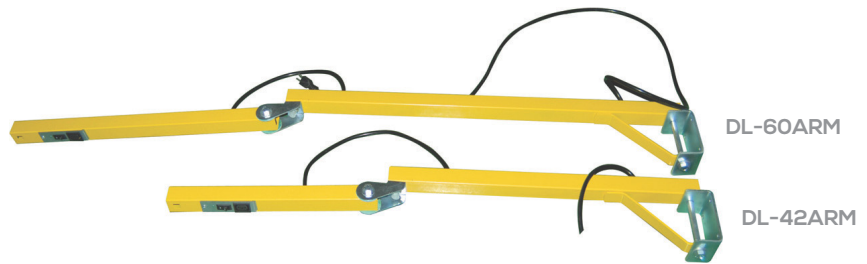

DESCRIPTION

The DL-LED24 is a dock light with an adjustable head that replaces a 100W metal halide fixture. The fixture has air flow fins at the back for heat dissipation. The DL-LED 24 is suitable for outdoor locations and is rated IP66.

APPLICATIONS

Loading Docks

FEATURES

- Die cast aluminum housing with impact resistant clear polycarbonate lens.
- Retrofits to most existing dock light arms.
- Steel yoke can be rotated 180° to direct light wherever needed.

MODEL SPECIFICATIONS

MODEL DESCRIPTION	VOLTAGE (V)	INPUT POWER (W)	LIGHT OUTPUT	EFFICACY (Lm/W)	THD	PF	CCT (K)	CRI
DL-LED24-A-4K-N-XXX-LH	120	23.83	2818.5	118.28	13.1	0.9857	4000	72.2

LEGEND

- A - 120V
- 4K - 4000K
- XXX - HOUSING FINISH
- LH - LIGHT HEAD

DIMENSIONS

ACCESSORIES (SOLD SEPARATELY)

Extendable Arms (42" and 60") Optional

- 1 1/2" square steel tubes with 3-conductor AC 6' cord
- On/off rocker switch and receptacle
- 42" (16" + 24") and 60" (34"+24") arm length