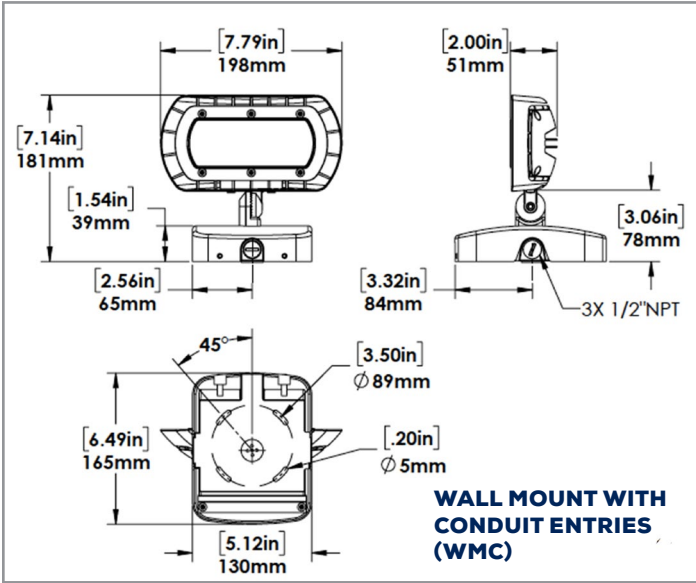

ORA2-LED30-B-4K-DIM
MOUNTED AT 12 FEET

Total Lumens = 3698 Mounting Height = 12 Ft Maximum Calculated Value = 9.58 Fc

SPECIFICATIONS

Model Number	Voltage (V)	Power (W)	Light Output (lm)	Efficacy (lm/W)	THD (%)	PF	CCT (K)	B-U-G
ORA2-LED15-B-4K-XXX-DIM-[KN;YK;WMC;NWMB]	120-277	15	1826	123.6	13.5	0.907	4000	1-1-0
ORA2-LED15-L-4K-XXXDIM-[NWMB]	480	17	1826	108.8	14.1	0.940	4000	1-1-0
ORA2-LED30-B-4K-XXX-DIM-[KN;YK;WMC;NWMB]	120-277	30	3698	124.2	16.5	0.903	4000	2-1-0
ORA2-LED30-L-4K-XXX-DIM-[NWMB]	480	33	3765	113.6	16.0	0.931	4000	2-1-1

AMPERAGE DRAW & SURGE PROTECTION

	CURRENT (A)					SURGE PROTECTION (kV)	
	120V	208V	240V	277V	480V	120-277V	480V
ORA2-LED15	0.14A	0.08A	0.07A	0.06A	0.05A	2kV	
ORA2-LED30	0.27A	0.16A	0.14A	0.12A	0.1A	2kV	

WEIGHT (lbs)

ORA2-LED15	3.2
ORA2-LED30	

LUMEN MAINTENANCE

	50,000	75,000	100,000
ORA2-LED15	87.8%	82.2%	76.9%
ORA2-LED30			

DIMENSIONS:

SIGN LIGHT DIMENSIONS:

APPLICATION:

ORDERING GUIDE: