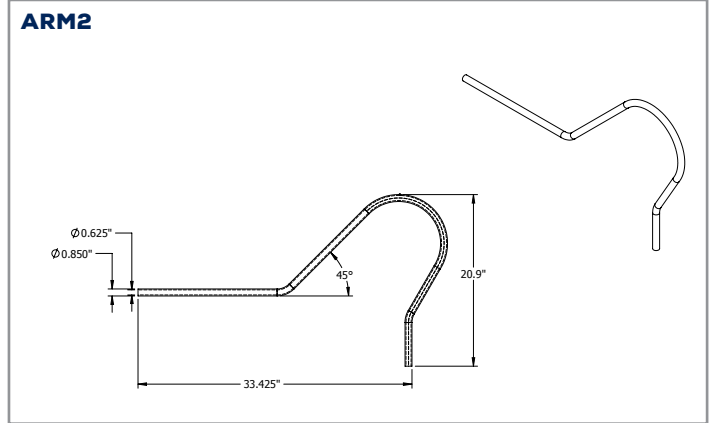

WEIGHT (lbs)

ORA2-LED15	3.2
ORA2-LED30	

LUMEN MAINTENANCE

	50,000	75,000	100,000
ORA2-LED15	87.8%	82.2%	76.9%
ORA2-LED30			

DIMENSIONS:

SIGN LIGHT DIMENSIONS:

APPLICATION:

ORDERING GUIDE: