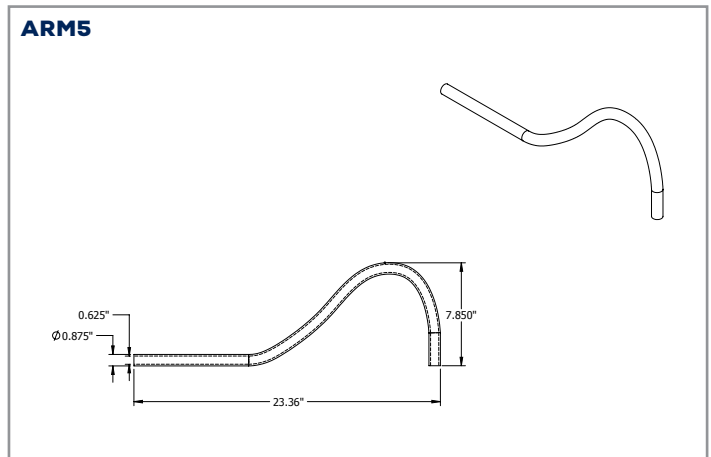

WEIGHT (lbs)

ORA2-LED15	3.2
ORA2-LED30	

LUMEN MAINTENANCE

	50,000	75,000	100,000
ORA2-LED15	87.8%	82.2%	76.9%
ORA2-LED30			

DIMENSIONS:

SIGN LIGHT DIMENSIONS:

APPLICATION:

ORDERING GUIDE: