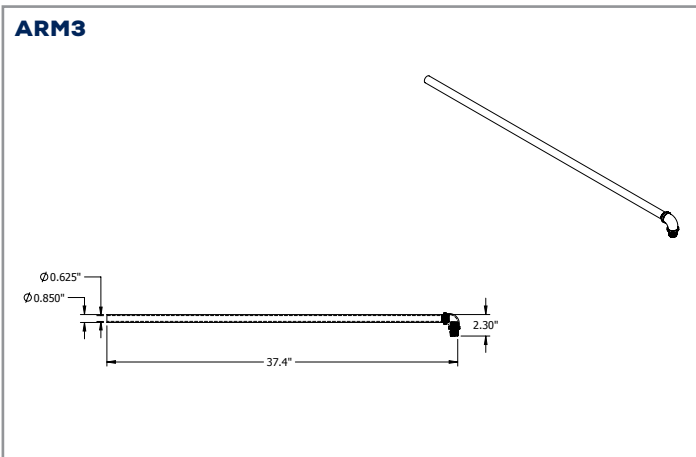

WEIGHT (lbs)

ORA2-LED15	3.2
ORA2-LED30	

LUMEN MAINTENANCE

	50,000	75,000	100,000
ORA2-LED15	87.8%	82.2%	76.9%
ORA2-LED30			

DIMENSIONS:

SIGN LIGHT DIMENSIONS:

APPLICATION:

ORDERING GUIDE: