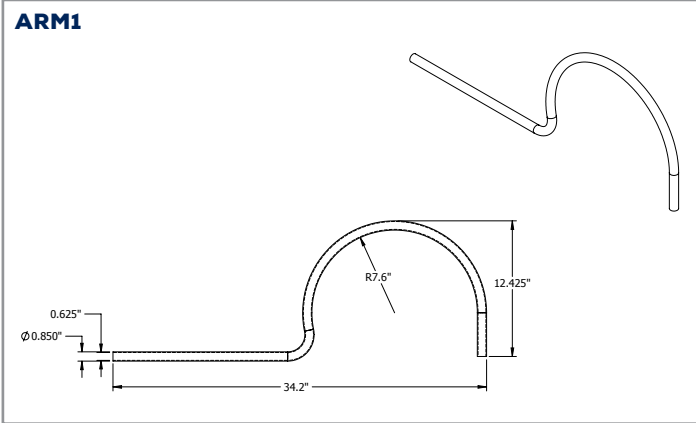

ORA2-LED30-B-4K-DIM
MOUNTED AT 12 FEET

Total Lumens = 3698 Mounting Height = 12 Ft Maximum Calculated Value = 9.58 Fc

SPECIFICATIONS

Model Number	Voltage (V)	Power (W)	Light Output (lm)	Efficacy (lm/W)	THD (%)	PF	CCT (K)	B-U-G
ORA2-LED15-B-4K-XXX-DIM-[KN;YK;WMC;NWMB]	120-277	15	1826	123.6	13.5	0.907	4000	1-1-0
ORA2-LED15-L-4K-XXXDIM-[NWMB]	480	17	1826	108.8	14.1	0.940	4000	1-1-0
ORA2-LED30-B-4K-XXX-DIM-[KN;YK;WMC;NWMB]	120-277	30	3698	124.2	16.5	0.903	4000	2-1-0
ORA2-LED30-L-4K-XXX-DIM-[NWMB]	480	33	3765	113.6	16.0	0.931	4000	2-1-1

WEIGHT (lbs)

ORA2-LED15	3.2
ORA2-LED30	

LUMEN MAINTENANCE

	50,000	75,000	100,000
ORA2-LED15	87.8%	82.2%	76.9%
ORA2-LED30			

DIMENSIONS:

SIGN LIGHT DIMENSIONS:

APPLICATION:

ORDERING GUIDE: