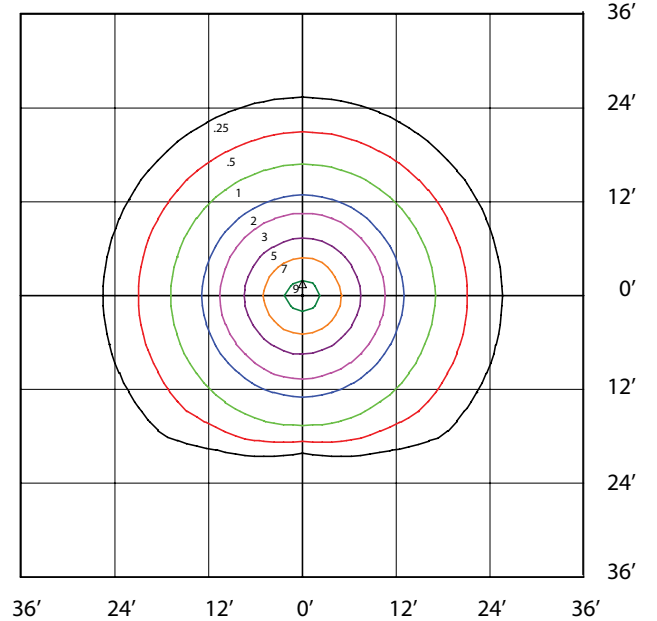

* Standard Configuration
** The NWMB back box must be ordered when ordering 480V, Photocell or Motion Sensor.

480V FIXTURES ARE DLC STANDARD

ORA2-LED15-B-4K-DIM
MOUNTED AT 8 FEET TILTED 45 DEGREES UP

Total Lumens = 1864 Mounting Height = 8 Ft Maximum Calculated Value = 8.32 Fc

ORA2-LED15-B-4K-DIM
MOUNTED AT 8 FEET

Total Lumens = 1864 Mounting Height = 8 Ft Maximum Calculated Value = 10.82 Fc

ORA2-LED30-B-4K-DIM
MOUNTED AT 12 FEET 45 DEGREE TILT

Total Lumens = 3698 Mounting Height = 12 Ft Maximum Calculated Value = 7.48 Fc

ORA2-LED30-B-4K-DIM
MOUNTED AT 12 FEET

Total Lumens = 3698 Mounting Height = 12 Ft Maximum Calculated Value = 9.58 Fc

SPECIFICATIONS

Model Number	Voltage (V)	Power (W)	Light Output (lm)	Efficacy (lm/W)	THD (%)	PF	CCT (K)	B-U-G
ORA2-LED15-B-4K-XXX-DIM-[KN;YK;WMC;NWMB]	120-277	15	1826	123.6	13.5	0.907	4000	1-1-0
ORA2-LED15-L-4K-XXXDIM-[NWMB]	480	17	1826	108.8	14.1	0.940	4000	1-1-0
ORA2-LED30-B-4K-XXX-DIM-[KN;YK;WMC;NWMB]	120-277	30	3698	124.2	16.5	0.903	4000	2-1-0
ORA2-LED30-L-4K-XXX-DIM-[NWMB]	480	33	3765	113.6	16.0	0.931	4000	2-1-1