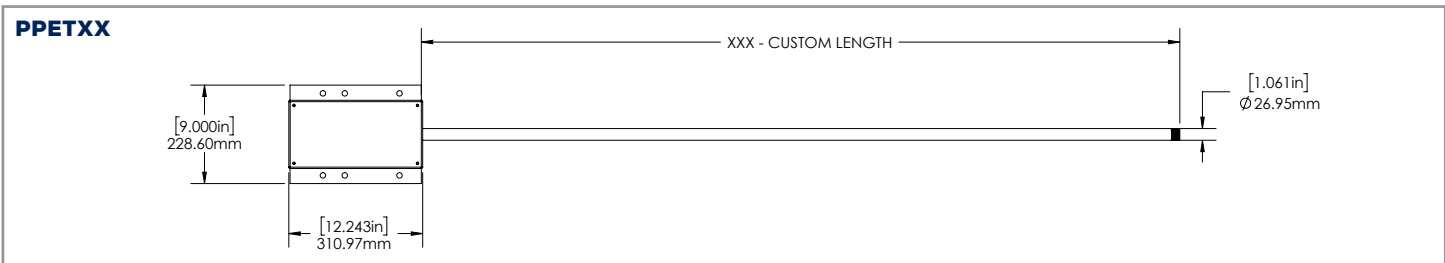

ORA2-LED30-B-4K-DIM
MOUNTED AT 12 FEET

Total Lumens = 3698 Mounting Height = 12 Ft Maximum Calculated Value = 9.58 Fc

SPECIFICATIONS

Model Number	Voltage (V)	Power (W)	Light Output (lm)	Efficacy (lm/W)	THD (%)	PF	CCT (K)	B-U-G
ORA2-LED15-B-4K-XXX-DIM-[KN;YK;WMC;NWMB]	120-277	15	1826	123.6	13.5	0.907	4000	1-1-0
ORA2-LED15-L-4K-XXXDIM-[NWMB]	480	17	1826	108.8	14.1	0.940	4000	1-1-0
ORA2-LED30-B-4K-XXX-DIM-[KN;YK;WMC;NWMB]	120-277	30	3698	124.2	16.5	0.903	4000	2-1-0
ORA2-LED30-L-4K-XXX-DIM-[NWMB]	480	33	3765	113.6	16.0	0.931	4000	2-1-1

WEIGHT (lbs)

ORA2-LED15	3.2
ORA2-LED30	

LUMEN MAINTENANCE

	50,000	75,000	100,000
ORA2-LED15	87.8%	82.2%	76.9%
ORA2-LED30			

DIMENSIONS:

SIGN LIGHT DIMENSIONS:

APPLICATION:

ORDERING GUIDE: