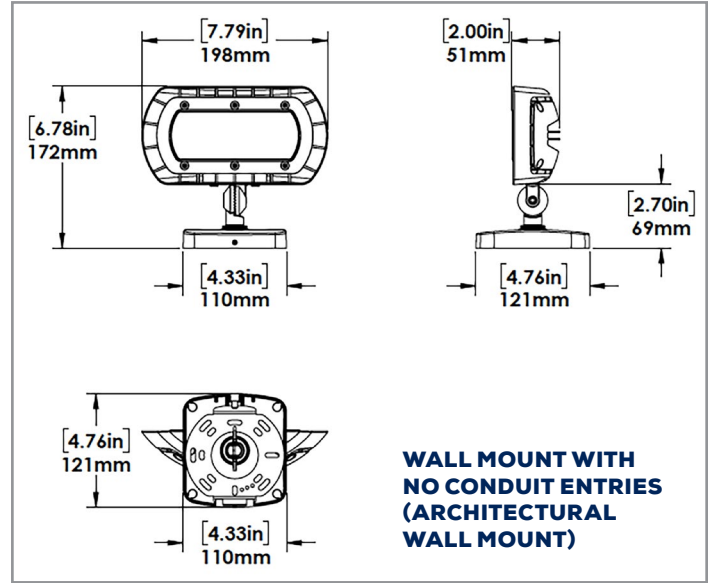

ORA2-LED30-B-4K-DIM
MOUNTED AT 12 FEET

Total Lumens = 3698 Mounting Height = 12 Ft Maximum Calculated Value = 9.58 Fc

SPECIFICATIONS

Model Number	Voltage (V)	Power (W)	Light Output (lm)	Efficacy (lm/W)	THD (%)	PF	CCT (K)	B-U-G
ORA2-LED15-B-4K-XXX-DIM-[KN;YK;WMC;NWMB]	120-277	15	1826	123.6	13.5	0.907	4000	1-1-0
ORA2-LED15-L-4K-XXXDIM-[NWMB]	480	17	1826	108.8	14.1	0.940	4000	1-1-0
ORA2-LED30-B-4K-XXX-DIM-[KN;YK;WMC;NWMB]	120-277	30	3698	124.2	16.5	0.903	4000	2-1-0
ORA2-LED30-L-4K-XXX-DIM-[NWMB]	480	33	3765	113.6	16.0	0.931	4000	2-1-1

AMPERAGE DRAW & SURGE PROTECTION

	CURRENT (A)					SURGE PROTECTION (kV)	
	120V	208V	240V	277V	480V	120-277V	480V
ORA2-LED15	0.14A	0.08A	0.07A	0.06A	0.05A	2kV	
ORA2-LED30	0.27A	0.16A	0.14A	0.12A	0.1A	2kV	

WEIGHT (lbs)

ORA2-LED15	3.2
ORA2-LED30	

LUMEN MAINTENANCE

	50,000	75,000	100,000
ORA2-LED15	87.8%	82.2%	76.9%
ORA2-LED30			

DIMENSIONS:

SIGN LIGHT DIMENSIONS:

APPLICATION:

ORDERING GUIDE: