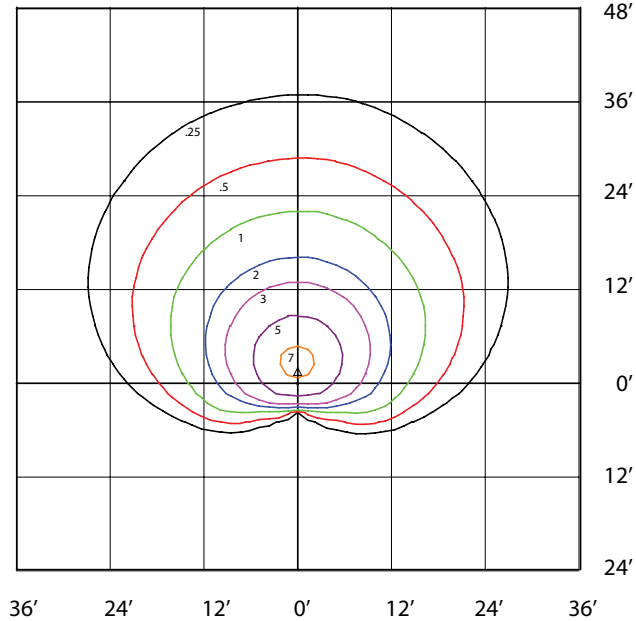

Total Lumens = 3698   Mounting Height = 12 Ft   Maximum Calculated Value = 7.48 Fc

ORA2-LED30-B-4K-DIM
MOUNTED AT 12 FEET