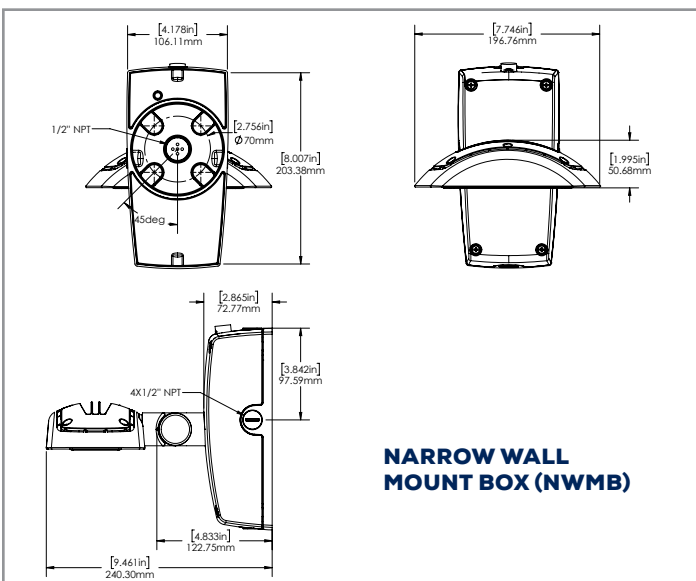

ORA2-LED30-B-4K-DIM
MOUNTED AT 12 FEET

Total Lumens = 3698 Mounting Height = 12 Ft Maximum Calculated Value = 9.58 Fc

SPECIFICATIONS

Model Number	Voltage (V)	Power (W)	Light Output (lm)	Efficacy (lm/W)	THD (%)	PF	CCT (K)	B-U-G
ORA2-LED15-B-4K-XXX-DIM-[KN;YK;WMC;NWMB]	120-277	15	1826	123.6	13.5	0.907	4000	1-1-0
ORA2-LED15-L-4K-XXXDIM-[NWMB]	480	17	1826	108.8	14.1	0.940	4000	1-1-0
ORA2-LED30-B-4K-XXX-DIM-[KN;YK;WMC;NWMB]	120-277	30	3698	124.2	16.5	0.903	4000	2-1-0
ORA2-LED30-L-4K-XXX-DIM-[NWMB]	480	33	3765	113.6	16.0	0.931	4000	2-1-1

AMPERAGE DRAW & SURGE PROTECTION

	CURRENT (A)					SURGE PROTECTION (kV)	
	120V	208V	240V	277V	480V	120-277V	480V
ORA2-LED15	0.14A	0.08A	0.07A	0.06A	0.05A	2kV	
ORA2-LED30	0.27A	0.16A	0.14A	0.12A	0.1A	2kV	

WEIGHT (lbs)

ORA2-LED15	3.2
ORA2-LED30	

LUMEN MAINTENANCE

	50,000	75,000	100,000
ORA2-LED15	87.8%	82.2%	76.9%
ORA2-LED30			

DIMENSIONS:

SIGN LIGHT DIMENSIONS:

APPLICATION:

ORDERING GUIDE: