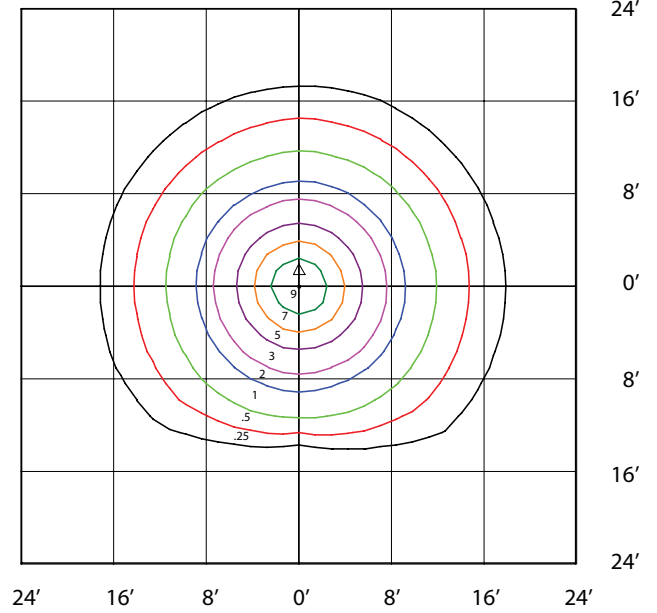

Total Lumens = 1864   Mounting Height = 8 Ft   Maximum Calculated Value = 10.82 Fc

ORA2-LED30-B-4K-DIM
MOUNTED AT 12 FEET 45 DEGREE TILT