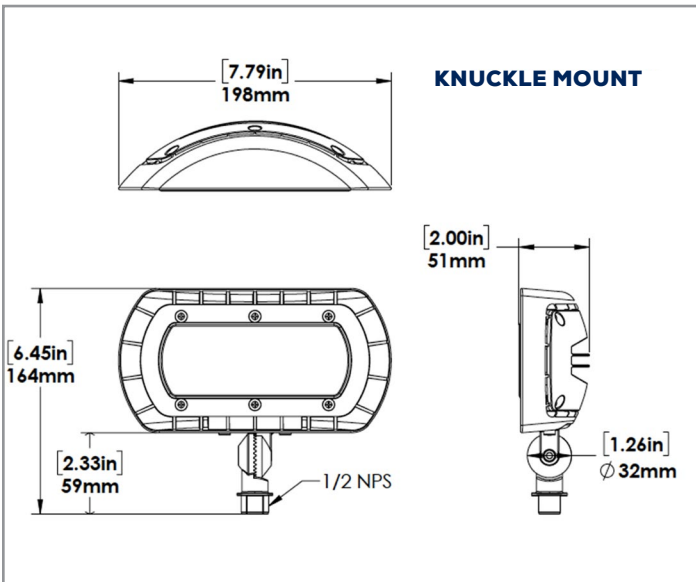

ORA2-LED30-B-4K-DIM
MOUNTED AT 12 FEET

Total Lumens = 3698 Mounting Height = 12 Ft Maximum Calculated Value = 9.58 Fc

SPECIFICATIONS

Model Number	Voltage (V)	Power (W)	Light Output (lm)	Efficacy (lm/W)	THD (%)	PF	CCT (K)	B-U-G
ORA2-LED15-B-4K-XXX-DIM-[KN;YK;WMC;NWMB]	120-277	15	1826	123.6	13.5	0.907	4000	1-1-0
ORA2-LED15-L-4K-XXXDIM-[NWMB]	480	17	1826	108.8	14.1	0.940	4000	1-1-0
ORA2-LED30-B-4K-XXX-DIM-[KN;YK;WMC;NWMB]	120-277	30	3698	124.2	16.5	0.903	4000	2-1-0
ORA2-LED30-L-4K-XXX-DIM-[NWMB]	480	33	3765	113.6	16.0	0.931	4000	2-1-1

AMPERAGE DRAW & SURGE PROTECTION

	CURRENT (A)					SURGE PROTECTION (kV)	
	120V	208V	240V	277V	480V	120-277V	480V
ORA2-LED15	0.14A	0.08A	0.07A	0.06A	0.05A	2kV	
ORA2-LED30	0.27A	0.16A	0.14A	0.12A	0.1A	2kV	

WEIGHT (lbs)

ORA2-LED15	3.2
ORA2-LED30	

LUMEN MAINTENANCE

	50,000	75,000	100,000
ORA2-LED15	87.8%	82.2%	76.9%
ORA2-LED30			

DIMENSIONS:

SIGN LIGHT DIMENSIONS:

APPLICATION:

ORDERING GUIDE: