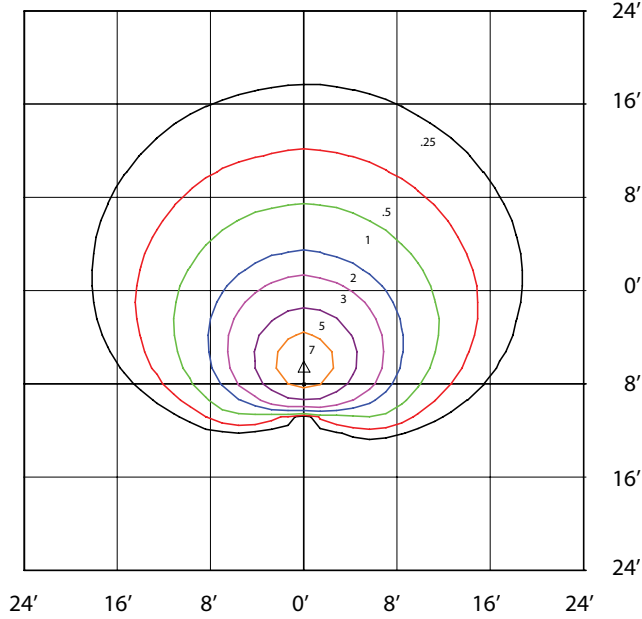

SPECIFICATIONS	ORA2-LED15	ORA2-LED30
Watts	14.8	29.8
Lumens	1826	3697.6
Efficacy (Lm/W)	123.6	124.2
Replaces Up To	70W MH	100W MH
Total Harmonic Distortion	13.5	16.5
Power Factor	0.91	0.9
Voltage	120-277, 480V**	
CCT	4000K*	
Dimming	0-10V Dimming*	
LED Life @ 100,000 Hours	77%	
Finish	Bronze*, Custom Color	
Housing Details	Die Cast Aluminum	
Lens Details	Clear PC Lens	
Mounting	Knuckle, Yoke, Wall Mount, Narrow Wall Mount Box	
Operating Temp.	-40°C to +40°C	
Certifications	UL, Wet Location, 5 Year Warranty, cULus Certified as per UL1598 & CSA C22.2 NO. 250.0, DLC 5.1	
Factory Installed Options	Dimming PIR Motion Sensor**	
Options Sold Separately	Architectural Wall Mount Box (without conduit entries)	

* Standard Configuration
** The NWMB back box must be ordered when ordering 480V, Photocell or Motion Sensor.

480V FIXTURES ARE DLC STANDARD

ORA2-LED15-B-4K-DIM
MOUNTED AT 8 FEET TILTED 45 DEGREES UP

Total Lumens = 1864 Mounting Height = 8 Ft Maximum Calculated Value = 8.32 Fc