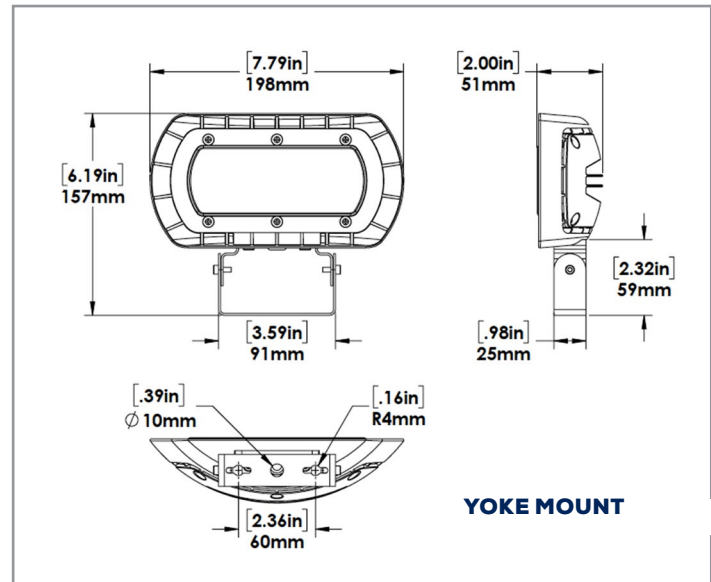

ORA2-LED30-B-4K-DIM
MOUNTED AT 12 FEET

Total Lumens = 3698 Mounting Height = 12 Ft Maximum Calculated Value = 9.58 Fc

SPECIFICATIONS

Model Number	Voltage (V)	Power (W)	Light Output (lm)	Efficacy (lm/W)	THD (%)	PF	CCT (K)	B-U-G
ORA2-LED15-B-4K-XXX-DIM-[KN;YK;WMC;NWMB]	120-277	15	1826	123.6	13.5	0.907	4000	1-1-0
ORA2-LED15-L-4K-XXXDIM-[NWMB]	480	17	1826	108.8	14.1	0.940	4000	1-1-0
ORA2-LED30-B-4K-XXX-DIM-[KN;YK;WMC;NWMB]	120-277	30	3698	124.2	16.5	0.903	4000	2-1-0
ORA2-LED30-L-4K-XXX-DIM-[NWMB]	480	33	3765	113.6	16.0	0.931	4000	2-1-1

AMPERAGE DRAW & SURGE PROTECTION

	CURRENT (A)					SURGE PROTECTION (kV)	
	120V	208V	240V	277V	480V	120-277V	480V
ORA2-LED15	0.14A	0.08A	0.07A	0.06A	0.05A	2kV	
ORA2-LED30	0.27A	0.16A	0.14A	0.12A	0.1A	2kV	

WEIGHT (lbs)

ORA2-LED15	3.2
ORA2-LED30	

LUMEN MAINTENANCE

	50,000	75,000	100,000
ORA2-LED15	87.8%	82.2%	76.9%
ORA2-LED30			

DIMENSIONS:

SIGN LIGHT DIMENSIONS:

APPLICATION:

ORDERING GUIDE: