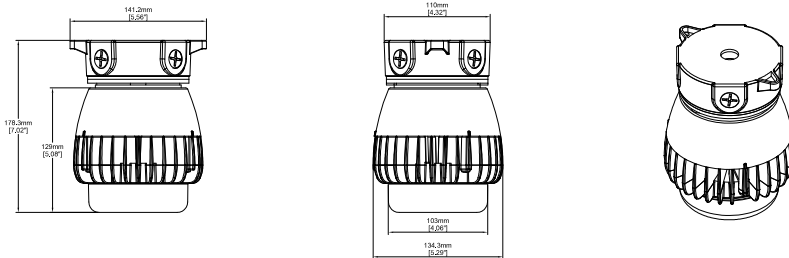

APPLICATIONS

Ideal for industrial and architectural applications such as entrances, stairwells, mandors, outdoor walkways, tunnels and service areas.

Project	
Type	
Date	
Notes	

SPECIFICATIONS

Construction

Precision die cast aluminum housing with durable chip and fade resistant powder coat finish. Highly efficient heat sink design maintains the junction temperature significantly below the recommended maximum ratings ensuring extended fixture life. Frosted lens is standard. The fixture is rated IP65 and suitable for outdoor use.

Electrical

Total system wattage of the unit is 26W. The standard unit has a high efficiency driver that operates at 120 - 277V.

LED Configuration

The DVAKS2-LED has an LED array that has a lumen output of minimum 2,860 lumens. The LEDs have a standard color temperature of 5000K, 3000K or 4000K available as options. The LEDs have a CRI of greater than 77 and an operating temperature range of -40°C to +40°C.

Finish

Standard finish is Natural aluminum.

Accessories

Various Globe and Guard Accessories sold separately. Existing incandescent VAKS / DVAKS series globe and guard will fit new LED fixture.

Watts	26W
Lumens	min. 2,860
Efficacy	min. 110 lumens/watt
Certification	cULus, IP66
LED Life	100,000 hours
Color Temperature	5000K (standard) 4000K (option) 3000K (option)
Warranty	5 Years
Operating temperature	-40°C to +40°C

DIMENSIONAL DATA

DVAKS2-LED
Ceiling mount