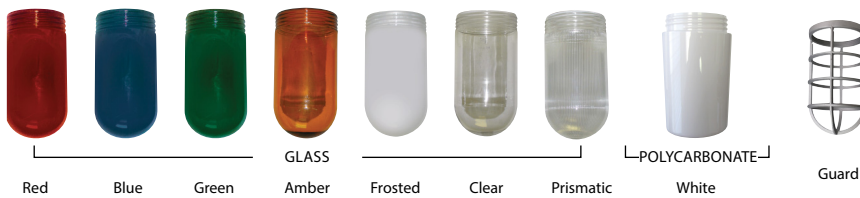

Precision die cast aluminum housing with durable chip and fade resistant powder coat finish. Highly efficient heat sink design maintains the junction temperature significantly below the recommended maximum ratings ensuring extended fixture life. Frosted lens is standard. The fixture is rated IP65 and suitable for outdoor use.

Finish

Standard finish is Natural aluminum.

Accessories

Various Globe and Guard Accessories sold separately. Existing incandescent VAKS / DVAKS series globe and guard will fit new LED fixture.

Watts	26W
Lumens	min. 2,860
Efficacy	min. 110 lumens/watt
Certification	cULus, IP66
LED Life	100,000 hours
Color Temperature	5000K (standard) 4000K (option) 3000K (option)
Warranty	5 Years
Operating temperature	-40°C to +40°C

DIMENSIONAL DATA

DVAKS2-LED
Ceiling mount

OTHER MOUNTING OPTIONS

DVCS2-LED
Pendant mount

DVBKS2-LED
Wall mount

AVAILABLE OPTIONS

Red Blue Green Amber Frosted Clear Prismatic White Guard

ORDERING GUIDE - FIXTURE

DVAKS2	-	LED26	-		-		-	
				VOLTAGE		COLOR TEMP		FINISH
				B - 120 - 277V*		5K - 5000K* 4K - 4000K 3K - 3000K		NAT - NATURAL ALUMINUM*
								FR - FROSTED LENS*

ORDERING GUIDE - ACCESSORIES

- GL100F FROSTED GLASS**
- GL100 CLEAR GLASS**
- RGL100A (AMBER)**
- RGL100B (BLUE)**
- RGL100G (GREEN)**
- RGL100R (RED)**
- GL100SB ALL SANDBLASTED**
- GD100CGS**