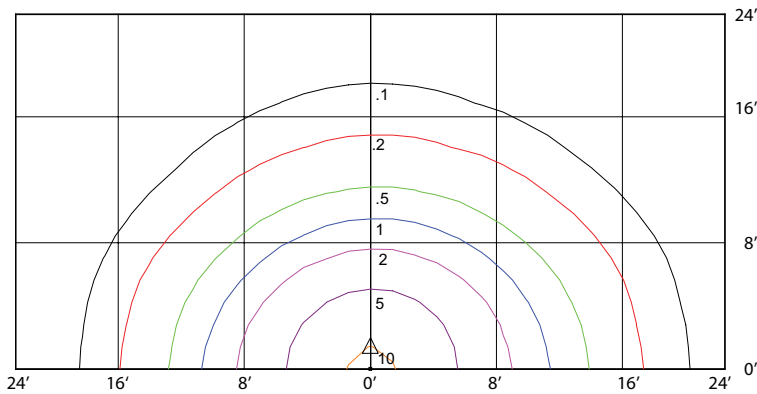

PHOTOMETRICS

ORA1-LED15 4K MOUNTED AT 8 FEET - WALL MOUNT ORIENTATION