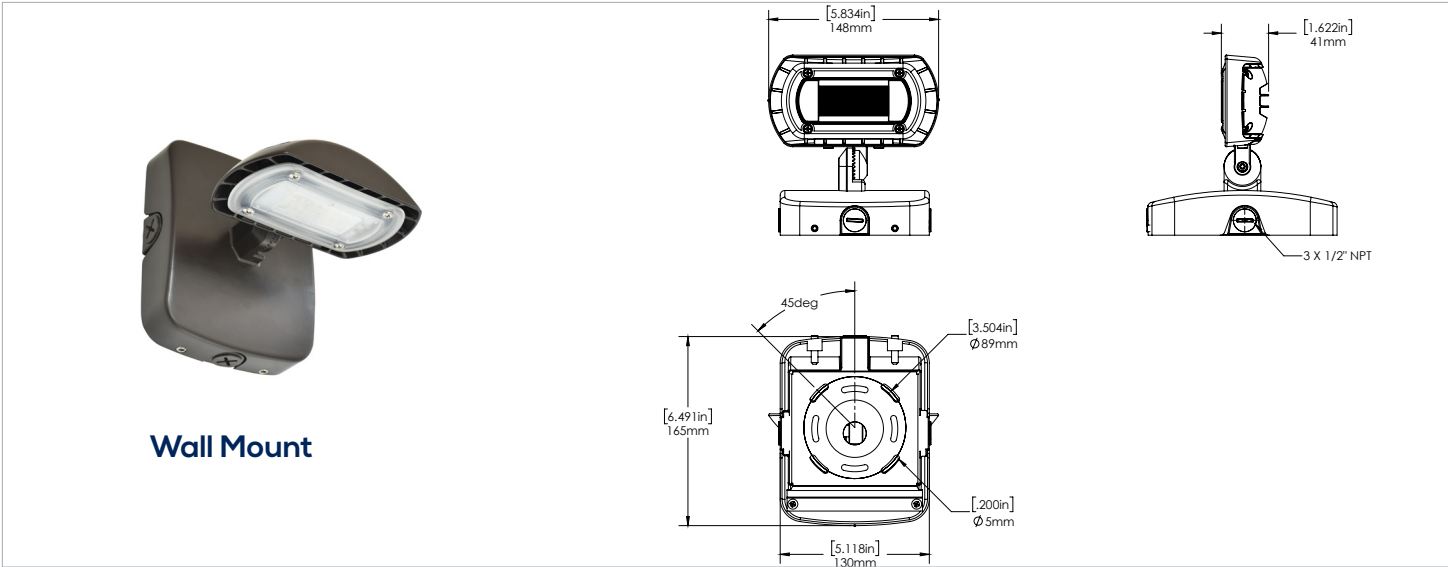

ORA1-LED15

LED Wall/Flood Light

SPECIFICATIONS*

Watts	16W
Lumens	1510
Efficacy	97lm/W
Replaces Up To	70W MH 300W Quartz
Color Temp	3000K, 4000K*, 5000K
Certification	cULus, IP65
Operating Temp	-40°C to +40°C
Voltage	120-277V, 480V in wall mount
LED Life	100,000 hours
Housing Material	Aluminum
Lens Material	Polycarbonate
Total Harmonic Distortion	18.41
Power Factor	0.912
Mounting Options	Yoke Mount, Knuckle Mount, Wall Mount

DESCRIPTION

The ORA-LED is a fully adjustable multi-purpose fixture that replaces traditional wall packs or floods. The ORA features a sleek, elegant design with multiple mounting options.

APPLICATIONS

Town Houses

Condos

Perimeter
Lighting

Shopping Malls

FEATURES

- Elegant, sleek design with a modern look.
- Fixture head may be aimed down for dark sky compliance, or aimed out as needed.
- Three mounting options available – knuckle, yoke and wall mount.

DIMENSIONS

PHOTOMETRICS

ORA1-LED15 4K MOUNTED AT 8 FEET - WALL MOUNT ORIENTATION

ARCHITECTURAL WALL MOUNT

For architectural wall mount version order ORA knuckle mount with architectural backbox separately