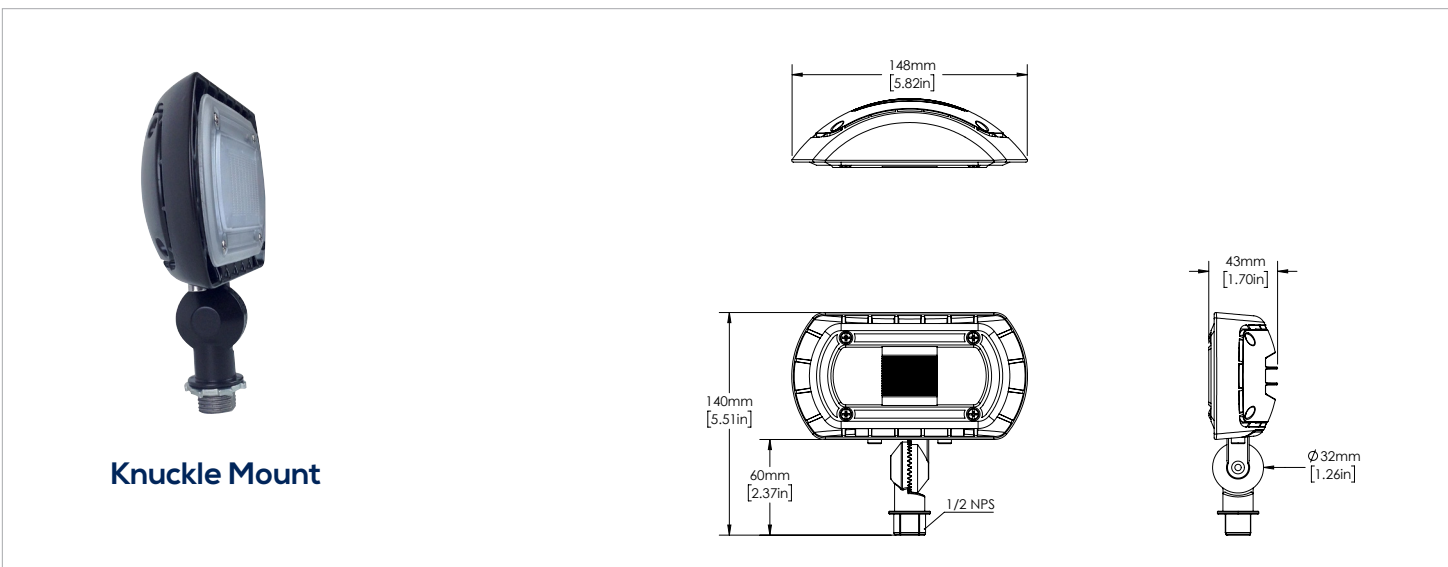

ORA1-LED15

LED Wall/Flood Light

SPECIFICATIONS*

Watts	16W
Lumens	1510
Efficacy	97lm/W
Replaces Up To	70W MH 300W Quartz
Color Temp	3000K, 4000K*, 5000K
Certification	cULus, IP65
Operating Temp	-40°C to +40°C
Voltage	120-277V, 480V in wall mount
LED Life	100,000 hours
Housing Material	Aluminum
Lens Material	Polycarbonate
Total Harmonic Distortion	18.41
Power Factor	0.912
Mounting Options	Yoke Mount, Knuckle Mount, Wall Mount

DESCRIPTION

The ORA-LED is a fully adjustable multi-purpose fixture that replaces traditional wall packs or floods. The ORA features a sleek, elegant design with multiple mounting options.

APPLICATIONS

Town Houses

Condos

Perimeter
Lighting

Shopping Malls

FEATURES

- Elegant, sleek design with a modern look.
- Fixture head may be aimed down for dark sky compliance, or aimed out as needed.
- Three mounting options available – knuckle, yoke and wall mount.

DIMENSIONS

PHOTOMETRICS

ORA1-LED15 4K MOUNTED AT 8 FEET - WALL MOUNT ORIENTATION

ARCHITECTURAL WALL MOUNT

For architectural wall mount version order ORA knuckle mount with architectural backbox separately