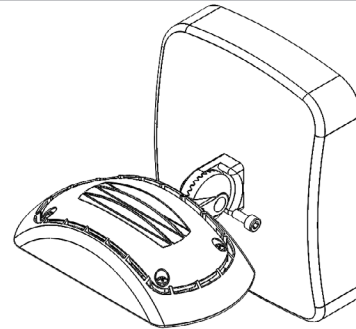

DIMENSIONS

PHOTOMETRICS

ORA1-LED15 4K MOUNTED AT 8 FEET - WALL MOUNT ORIENTATION

ARCHITECTURAL WALL MOUNT

For architectural wall mount version order ORA knuckle mount with architectural backbox separately

Step One

Remove screw from knuckle mount

Step Two

Mount on bracket with wiring and tighten screw

480V WALL MOUNT

SPECIFICATIONS

MODEL DESCRIPTION	VOLTAGE (V)	INPUT POWER (W)	LIGHT OUTPUT (LM)	EFFICACY (Lm/W)	THD	PF	CCT (K)	(CRI)
ORA1-LED15-B-3K-XXX-XX	120-277	16	1487	94.0	18.4	0.917	3000	72.6
ORA1-LED15-B-4K-XXX-XX	120-277	16	1510	97.2	18.4	0.912	4000	72.9
ORA1-LED15-B-5K-XXX-XX	120-277	16	1538	98.0	18.6	0.913	5000	72.6
ORA1-LED15-L-3K-XXX-XX	480	17	1748	102.7	18.4	0.929	3000	72.5
ORA1-LED15-L-4K-XXX-XX	480	17	1771	103.9	18.3	0.926	4000	73.0
ORA1-LED15-L-5K-XXX-XX	480	17	1785	104.0	18.3	0.928	5000	72.8