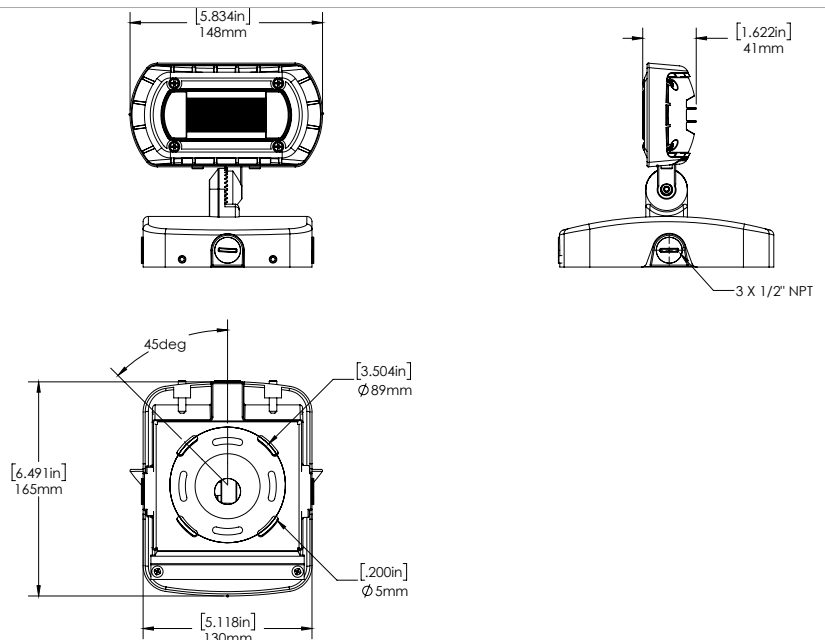

DIMENSIONS

PHOTOMETRICS

ORA1-LED15 4K MOUNTED AT 8 FEET - WALL MOUNT ORIENTATION

ARCHITECTURAL WALL MOUNT

For architectural wall mount version order ORA knuckle mount with architectural backbox separately

Step One

Remove screw from knuckle mount

Step Two

Mount on bracket with wiring and tighten screw

480V WALL MOUNT

SPECIFICATIONS

MODEL DESCRIPTION	VOLTAGE (V)	INPUT POWER (W)	LIGHT OUTPUT (LM)	EFFICACY (Lm/W)	THD	PF	CCT (K)	(CRI)
ORA1-LED15-B-3K-XXX-XX	120-277	16	1487	94.0	18.4	0.917	3000	72.6
ORA1-LED15-B-4K-XXX-XX	120-277	16	1510	97.2	18.4	0.912	4000	72.9
ORA1-LED15-B-5K-XXX-XX	120-277	16	1538	98.0	18.6	0.913	5000	72.6
ORA1-LED15-L-3K-XXX-XX	480	17	1748	102.7	18.4	0.929	3000	72.5
ORA1-LED15-L-4K-XXX-XX	480	17	1771	103.9	18.3	0.926	4000	73.0
ORA1-LED15-L-5K-XXX-XX	480	17	1785	104.0	18.3	0.928	5000	72.8