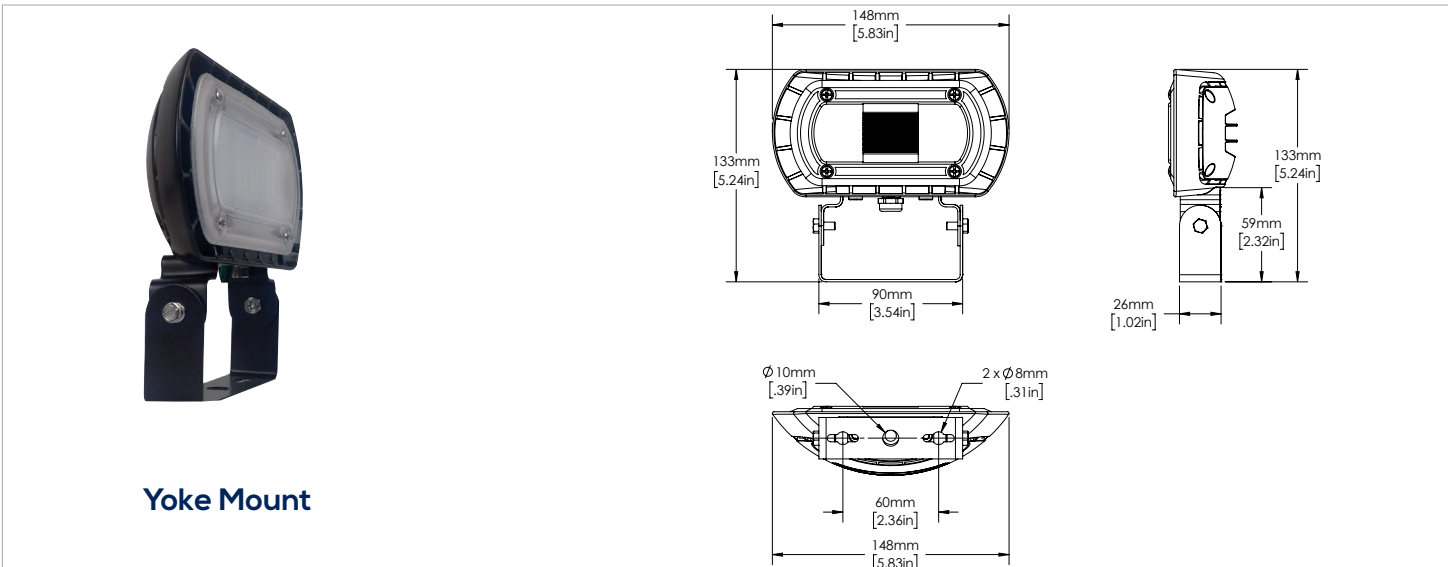

ORA1-LED15

LED Wall/Flood Light

SPECIFICATIONS*

Watts	16W
Lumens	1510
Efficacy	97lm/W
Replaces Up To	70W MH 300W Quartz
Color Temp	3000K, 4000K*, 5000K
Certification	cULus, IP65
Operating Temp	-40°C to +40°C
Voltage	120-277V, 480V in wall mount
LED Life	100,000 hours
Housing Material	Aluminum
Lens Material	Polycarbonate
Total Harmonic Distortion	18.41
Power Factor	0.912
Mounting Options	Yoke Mount, Knuckle Mount, Wall Mount

Condos

Perimeter
Lighting

Shopping Malls

FEATURES

- Elegant, sleek design with a modern look.
- Fixture head may be aimed down for dark sky compliance, or aimed out as needed.
- Three mounting options available – knuckle, yoke and wall mount.

DIMENSIONS

PHOTOMETRICS

ORA1-LED15 4K MOUNTED AT 8 FEET - WALL MOUNT ORIENTATION

ARCHITECTURAL WALL MOUNT

For architectural wall mount version order ORA knuckle mount with architectural backbox separately