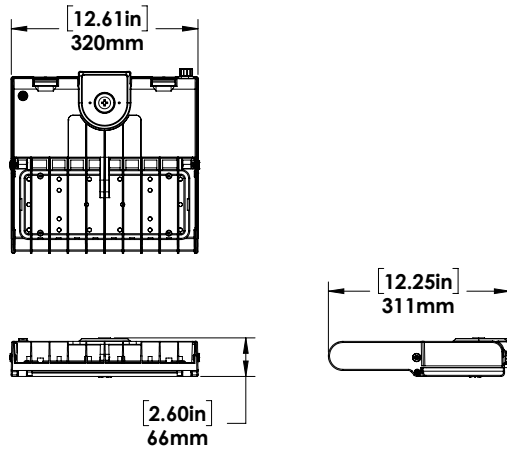

SPECIFICATIONS¹

Watts	151
Lumens	21316
Efficacy (Lm/W)	141.1
Replaces Up To	400W MH
Color Temp	4000K, 5000K
Certifications	cULus, IP65, Wet Location, DLC Premium, NEMA 4X
Operating Temp	-40°C to +40°C (-40°F to 104°F)
Voltage	120-277, 480
Beam Pattern	T3 - Type III T5 - Type V
Total Harmonic Distortion	15%
Power Factor	0.9
Mounting Options	Yoke, Trunnion, Slip fitter, Slip fitter with Wall Adapter, Mounting Arm for Round or Square Poles.
Controls	Motion sensor, photocell, 3/7 pin receptacle

¹The above specs apply to the standard product configuration.

For spec information on other product configurations please see page 2.

FULL SPECIFICATIONS:

DESCRIPTION	VOLTAGE (V)	INPUT POWER (W)	LIGHT OUTPUT (LM)	EFFICACY (LM/W)	THD (%)	PF	CCT (K)	B-U-G
FL5S-LED150A50-B-4K-T5-XXX-DIM-[DMS;PC;Blank]	120-277	151	21316	141.1	15.0	0.900	4000	4-0-3
FL5S-LED150A50-B-4K-T3-XXX-DIM-[DMS;PC;Blank]	120-277	151	19950	132.3	15.0	0.900	4000	3-0-3
FL5S-LED150A50-B-5K-T5-XXX-DIM-[DMS;PC;Blank]	120-277	151	21518	142.4	15.0	0.900	5000	4-0-3
FL5S-LED150A50-B-5K-T3-XXX-DIM-[DMS;PC;Blank]	120-277	151	20138	133.5	15.0	0.900	5000	3-0-3
FL5S-LED150A50-L-4K-T5-XXX-DIM-[DMS;PC;Blank]	480	151	20649	137.0	15.0	0.900	4000	4-0-3
FL5S-LED150A50-L-4K-T3-XXX-DIM-[DMS;PC;Blank]	480	150	19690	130.9	15.0	0.900	4000	3-0-3
FL5S-LED150A50-L-5K-T5-XXX-DIM-[DMS;PC;Blank]	480	151	20846	138.3	15.0	0.900	5000	4-0-3
FL5S-LED150A50-L-5K-T3-XXX-DIM-[DMS;PC;Blank]	480	150	19916	132.4	15.0	0.900	5000	3-0-3

WEIGHT AND EPA				
	Weight (lbs)	0° Tilt	45° Tilt	90° Tilt
FL5S	9.3	0.47	1.22	1.61

LUMEN MAINTENANCE			
	50,000 Hours	75,000 Hours	100,000 Hours
FL5S-LED150	88%	83%	78%

DIMENSIONS:

FL5S-LED150A50

YOKE MOUNT