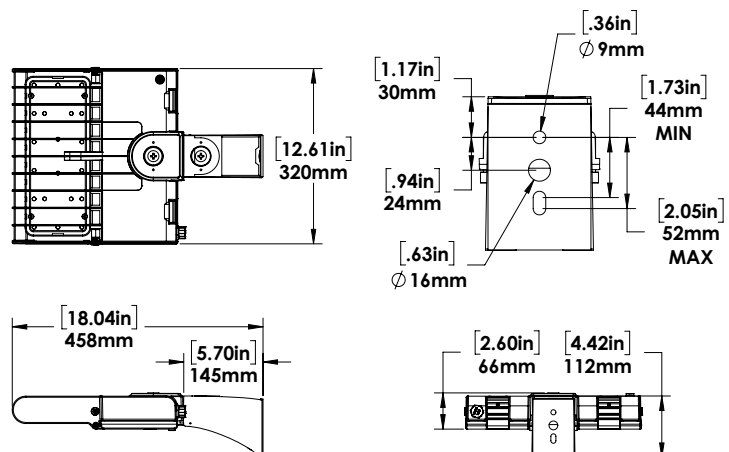

¹The above specs apply to the standard product configuration.

For spec information on other product configurations please see page 2.

FULL SPECIFICATIONS:

DESCRIPTION	VOLTAGE (V)	INPUT POWER (W)	LIGHT OUTPUT (LM)	EFFICACY (LM/W)	THD (%)	PF	CCT (K)	B-U-G
FL5S-LED150A50-B-4K-T5-XXX-DIM-[DMS;PC;Blank]	120-277	151	21316	141.1	15.0	0.900	4000	4-0-3
FL5S-LED150A50-B-4K-T3-XXX-DIM-[DMS;PC;Blank]	120-277	151	19950	132.3	15.0	0.900	4000	3-0-3
FL5S-LED150A50-B-5K-T5-XXX-DIM-[DMS;PC;Blank]	120-277	151	21518	142.4	15.0	0.900	5000	4-0-3
FL5S-LED150A50-B-5K-T3-XXX-DIM-[DMS;PC;Blank]	120-277	151	20138	133.5	15.0	0.900	5000	3-0-3
FL5S-LED150A50-L-4K-T5-XXX-DIM-[DMS;PC;Blank]	480	151	20649	137.0	15.0	0.900	4000	4-0-3
FL5S-LED150A50-L-4K-T3-XXX-DIM-[DMS;PC;Blank]	480	150	19690	130.9	15.0	0.900	4000	3-0-3
FL5S-LED150A50-L-5K-T5-XXX-DIM-[DMS;PC;Blank]	480	151	20846	138.3	15.0	0.900	5000	4-0-3
FL5S-LED150A50-L-5K-T3-XXX-DIM-[DMS;PC;Blank]	480	150	19916	132.4	15.0	0.900	5000	3-0-3

WEIGHT AND EPA				
	Weight (lbs)	0° Tilt	45° Tilt	90° Tilt
FL5S	9.3	0.47	1.22	1.61

LUMEN MAINTENANCE			
	50,000 Hours	75,000 Hours	100,000 Hours
FL5S-LED150	88%	83%	78%

DIMENSIONS:

FL5S-LED150A50

YOKE MOUNT

TRUNNION MOUNT

DIMENSIONS:

SLIP FITTER

**SLIP FITTER WITH
WALL ADAPTOR
MOUNT**

**MOUNTING ARM
FOR ROUND OR
SQUARE POLES**

ORDERING GUIDE:

FL5S-LED150A50

	Voltage	Color Temp.	Beam	Finish	Driver	Controls*
	B - 120-277V	5K - 5000K	T5 - Type 5	BRZ - Bronze	DIM - 0-10V Dimming	PC - Photocell
	L - 480V	4K - 4000K	T3 - Type 3	CC - Custom		DMS - Dimmable Motion Sensor
						3PIN - 3 Pin receptacle for ON/OFF photocells
						7PIN - 7 pin receptacle for smart control systems