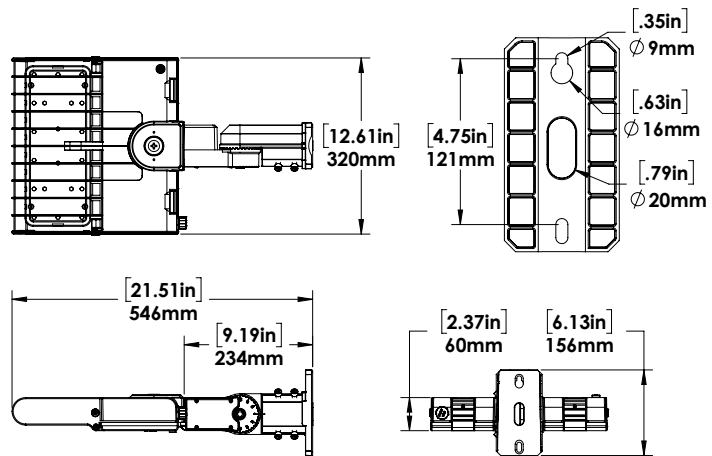

WEIGHT AND EPA				
	Weight (lbs)	0° Tilt	45° Tilt	90° Tilt
FL5S	9.3	0.47	1.22	1.61

LUMEN MAINTENANCE			
	50,000 Hours	75,000 Hours	100,000 Hours
FL5S-LED150	88%	83%	78%

DIMENSIONS:

FL5S-LED150A50

YOKE MOUNT

TRUNNION MOUNT

DIMENSIONS:

SLIP FITTER

**SLIP FITTER WITH
WALL ADAPTOR
MOUNT**

**MOUNTING ARM
FOR ROUND OR
SQUARE POLES**

ORDERING GUIDE:

FL5S-LED150A50

	Voltage	Color Temp.	Beam	Finish	Driver	Controls*
	B - 120-277V	5K - 5000K	T5 - Type 5	BRZ - Bronze	DIM - 0-10V Dimming	PC - Photocell
	L - 480V	4K - 4000K	T3 - Type 3	CC - Custom		DMS - Dimmable Motion Sensor
						3PIN - 3 Pin receptacle for ON/OFF photocells
						7PIN - 7 pin receptacle for smart control systems