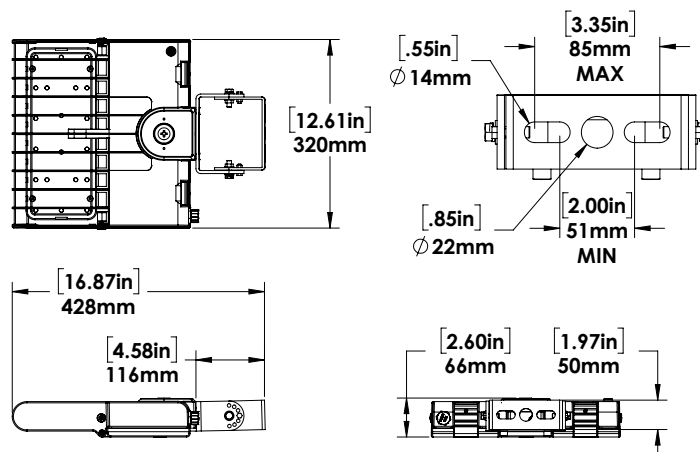

TRUNNION MOUNT