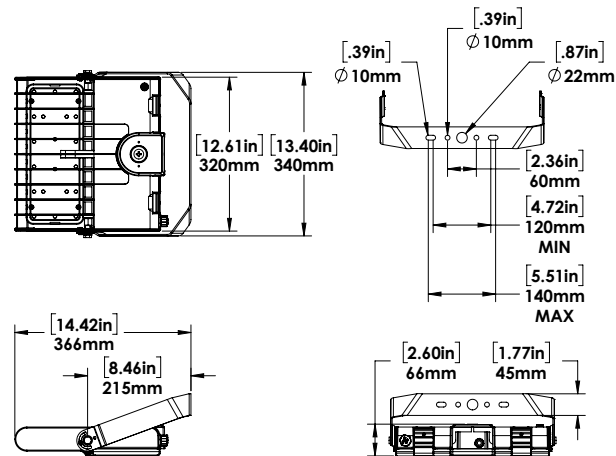

¹The above specs apply to the standard product configuration.

For spec information on other product configurations please see page 2.

FULL SPECIFICATIONS:

DESCRIPTION	VOLTAGE (V)	INPUT POWER (W)	LIGHT OUTPUT (LM)	EFFICACY (LM/W)	THD (%)	PF	CCT (K)	B-U-G
FL5S-LED150A50-B-4K-T5-XXX-DIM-[DMS;PC;Blank]	120-277	151	21316	141.1	15.0	0.900	4000	4-0-3
FL5S-LED150A50-B-4K-T3-XXX-DIM-[DMS;PC;Blank]	120-277	151	19950	132.3	15.0	0.900	4000	3-0-3
FL5S-LED150A50-B-5K-T5-XXX-DIM-[DMS;PC;Blank]	120-277	151	21518	142.4	15.0	0.900	5000	4-0-3
FL5S-LED150A50-B-5K-T3-XXX-DIM-[DMS;PC;Blank]	120-277	151	20138	133.5	15.0	0.900	5000	3-0-3
FL5S-LED150A50-L-4K-T5-XXX-DIM-[DMS;PC;Blank]	480	151	20649	137.0	15.0	0.900	4000	4-0-3
FL5S-LED150A50-L-4K-T3-XXX-DIM-[DMS;PC;Blank]	480	150	19690	130.9	15.0	0.900	4000	3-0-3
FL5S-LED150A50-L-5K-T5-XXX-DIM-[DMS;PC;Blank]	480	151	20846	138.3	15.0	0.900	5000	4-0-3
FL5S-LED150A50-L-5K-T3-XXX-DIM-[DMS;PC;Blank]	480	150	19916	132.4	15.0	0.900	5000	3-0-3

WEIGHT AND EPA				
	Weight (lbs)	0° Tilt	45° Tilt	90° Tilt
FL5S	9.3	0.47	1.22	1.61

LUMEN MAINTENANCE			
	50,000 Hours	75,000 Hours	100,000 Hours
FL5S-LED150	88%	83%	78%

DIMENSIONS:

FL5S-LED150A50

YOKE MOUNT