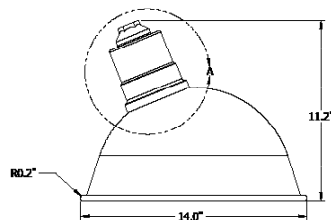

DIMENSIONS

LG4016

VCS212A

VCS214DM

VCS214A

ARMS & ACCESSORIES

ARM 1

ARM 2

ARM 3

ARM 4

ARM 5

ARM 6

Swivel**

**LG401
Wire cage (optional)**

**Swivel is optional with ARM1, ARM2, ARM5 and ARM6

GLOBES & GUARDS (Options for use with A19 lamp for incandescent or for use with LED14 unit)