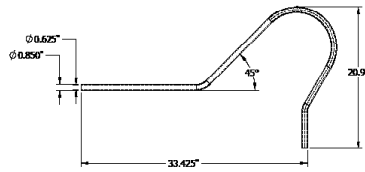

DIMENSIONS

LG4016

VCS212A

VCS214DM

VCS214A

ARMS & ACCESSORIES

ARM 1

ARM 2

ARM 3

ARM 4

ARM 5

ARM 6

Swivel**

**LG401
Wire cage (optional)**

**Swivel is optional with ARM1, ARM2, ARM5 and ARM6

GLOBES & GUARDS (Options for use with A19 lamp for incandescent or for use with LED14 unit)