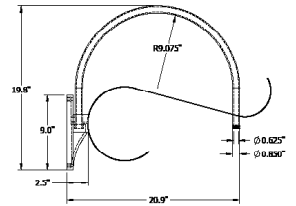

DIMENSIONS

LG4016

VCS212A

VCS214DM

VCS214A

ARMS & ACCESSORIES

ARM 1

ARM 2

ARM 3

ARM 4

ARM 5

ARM 6

Swivel**

**LG401
Wire cage (optional)**

**Swivel is optional with ARM1, ARM2, ARM5 and ARM6

GLOBES & GUARDS (Options for use with A19 lamp for incandescent or for use with LED14 unit)