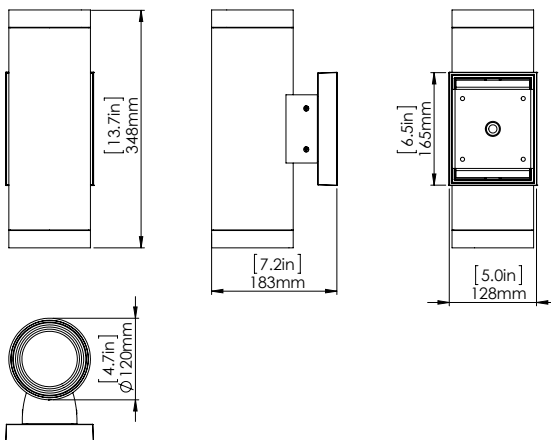

#### Finish

Custom colours available.

<b>Diameter</b>	<b>4.7"</b>
<b>Watts</b>	<b>28W</b>
<b>Lumens</b>	<b>2892</b>
<b>Efficiency</b>	<b>105 lumens/watt</b>

<b>Operating Temp</b>	<b>-40°C to +40°C</b>
<b>LED Life</b>	<b>100,000 hours</b>
<b>Colour Temp.</b>	<b>5000K (standard), 4000K, 3000K (option)</b>
<b>Warranty</b>	<b>5 Years</b>
<b>Certification</b>	<b>Approved to uL/CSA standards</b>
<b>Power Factor</b>	<b>0.98</b>
<b>CCT</b>	<b>&gt;80</b>
<b>Total Harmonic Distortion</b>	<b>&lt;20%</b>

### DIMENSIONS

Diffusion lens

EASY INSTALLATION

Step 1: Attach steel plate on the wall with 4 screws

Step 2: Slide fixture under the two pins till it locks in

Step 3: Secure with 2 set screws on the bottom