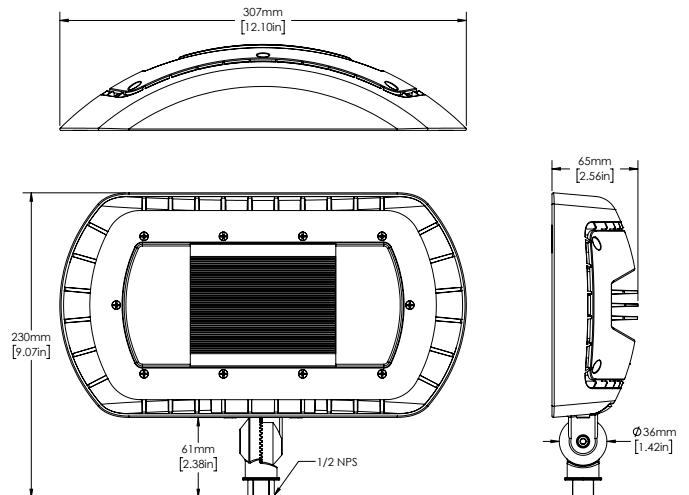

DIMENSIONS

Wall Mount

Yoke Mount

Knuckle Mount

PHOTOMETRICS

ORA4-LED80 4K MOUNTED AT 20 FEET - WALL MOUNT ORIENTATION

ARCHITECTURAL WALL MOUNT

For architectural wall mount version order ORA knuckle mount with architectural backbox separately

Step One
Remove screw from knuckle mount

Step Two
Mount on bracket with wiring and tighten screw

480V WALL MOUNT

SPECIFICATIONS

MODEL DESCRIPTION	VOLTAGE (V)	INPUT POWER (W)	LIGHT OUTPUT (LM)	EFFICACY (Lm/W)	THD	PF	CCT (K)	(CRI)
ORA4-LED80-B-3K-XXX-XX	120-277	79	8623	109.9	20.2	0.922	3000	72.9
ORA4-LED80-B-4K-XXX-XX	120-277	78	8694	111.8	20.4	0.921	4000	70.0
ORA4-LED80-B-5K-XXX-XX	120-277	78	8848	113.6	20.4	0.921	5000	70.0
ORA4-LED80-L-3K-XXX-XX	480	85	8792	103.1	18.3	0.951	3000	72.5
ORA4-LED80-L-4K-XXX-XX	480	83	8647	103.9	18.4	0.950	4000	72.5
ORA4-LED80-L-5K-XXX-XX	480	84	8734	104.2	18.2	0.951	5000	72.8