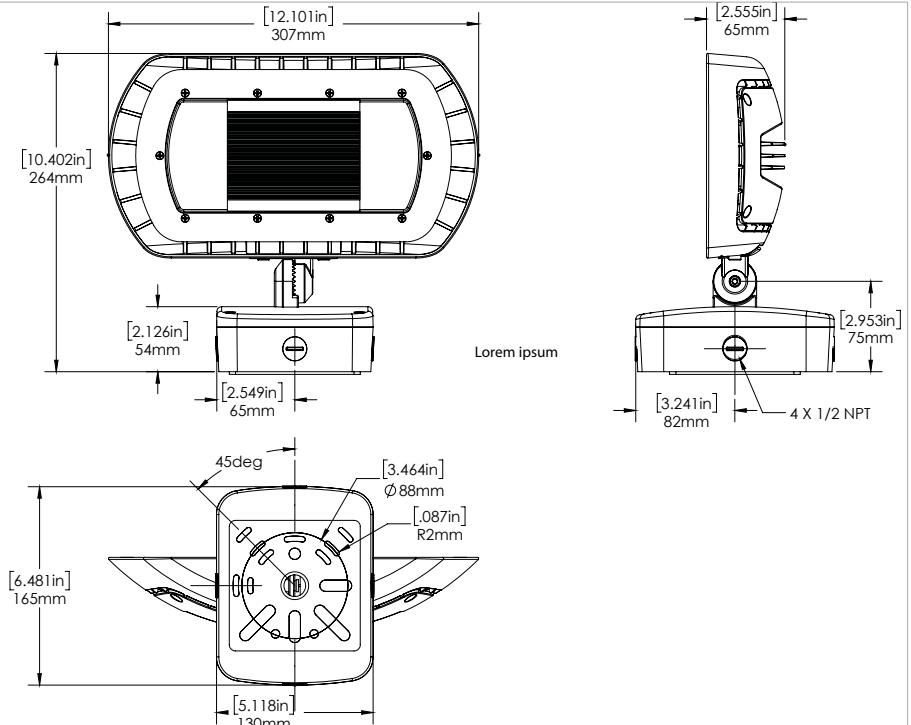

DIMENSIONS

Wall Mount

Yoke Mount

Knuckle Mount

PHOTOMETRICS

ORA4-LED80 4K MOUNTED AT 20 FEET - WALL MOUNT ORIENTATION

ARCHITECTURAL WALL MOUNT

For architectural wall mount version order ORA knuckle mount with architectural backbox separately

Step One
Remove screw from knuckle mount

Step Two
Mount on bracket with wiring and tighten screw

480V WALL MOUNT

SPECIFICATIONS

MODEL DESCRIPTION	VOLTAGE (V)	INPUT POWER (W)	LIGHT OUTPUT (LM)	EFFICACY (Lm/W)	THD	PF	CCT (K)	(CRI)
ORA4-LED80-B-3K-XXX-XX	120-277	79	8623	109.9	20.2	0.922	3000	72.9
ORA4-LED80-B-4K-XXX-XX	120-277	78	8694	111.8	20.4	0.921	4000	70.0
ORA4-LED80-B-5K-XXX-XX	120-277	78	8848	113.6	20.4	0.921	5000	70.0
ORA4-LED80-L-3K-XXX-XX	480	85	8792	103.1	18.3	0.951	3000	72.5
ORA4-LED80-L-4K-XXX-XX	480	83	8647	103.9	18.4	0.950	4000	72.5
ORA4-LED80-L-5K-XXX-XX	480	84	8734	104.2	18.2	0.951	5000	72.8