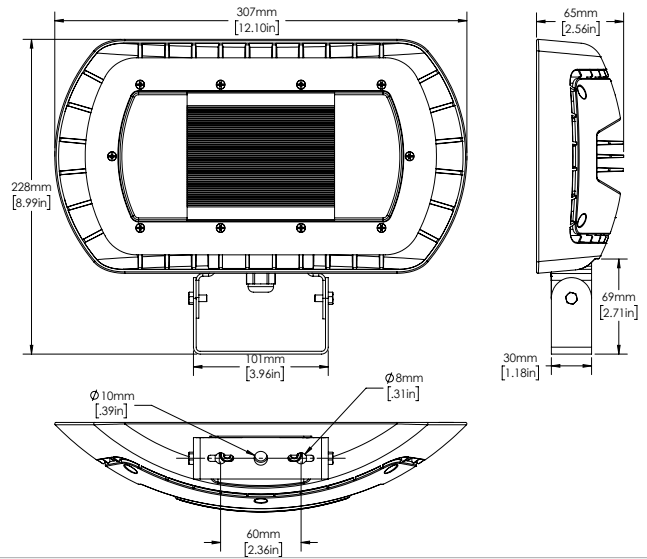

ORA4-LED80

LED WALL / FLOOD LIGHT

SPECIFICATIONS*

Watts	78W
Lumens	8827
Efficacy	113 lm/W
Replaces Up To	250W MH
Color Temp	3000K, 4000K*, 5000K
Certification	cULus, DLC, IP65
Operating Temp	-40°C to +40°C
Voltage	120-277V, 480V in wall mount
LED Life	100,000 hours
Housing Material	Aluminum
Lens Material	Polycarbonate
Total Harmonic Distortion	20.36%
Power Factor	0.9743
Mounting Options	Yoke Mount, Knuckle Mount, Wall Mount

DIMENSIONS

Wall Mount

Yoke Mount

Knuckle Mount

PHOTOMETRICS

ORA4-LED80 4K MOUNTED AT 20 FEET - WALL MOUNT ORIENTATION

ARCHITECTURAL WALL MOUNT

For architectural wall mount version order ORA knuckle mount with architectural backbox separately

Step One
Remove screw from knuckle mount

Step Two
Mount on bracket with wiring and tighten screw

480V WALL MOUNT

SPECIFICATIONS

MODEL DESCRIPTION	VOLTAGE (V)	INPUT POWER (W)	LIGHT OUTPUT (LM)	EFFICACY (Lm/W)	THD	PF	CCT (K)	(CRI)
ORA4-LED80-B-3K-XXX-XX	120-277	79	8623	109.9	20.2	0.922	3000	72.9
ORA4-LED80-B-4K-XXX-XX	120-277	78	8694	111.8	20.4	0.921	4000	70.0
ORA4-LED80-B-5K-XXX-XX	120-277	78	8848	113.6	20.4	0.921	5000	70.0
ORA4-LED80-L-3K-XXX-XX	480	85	8792	103.1	18.3	0.951	3000	72.5
ORA4-LED80-L-4K-XXX-XX	480	83	8647	103.9	18.4	0.950	4000	72.5
ORA4-LED80-L-5K-XXX-XX	480	84	8734	104.2	18.2	0.951	5000	72.8