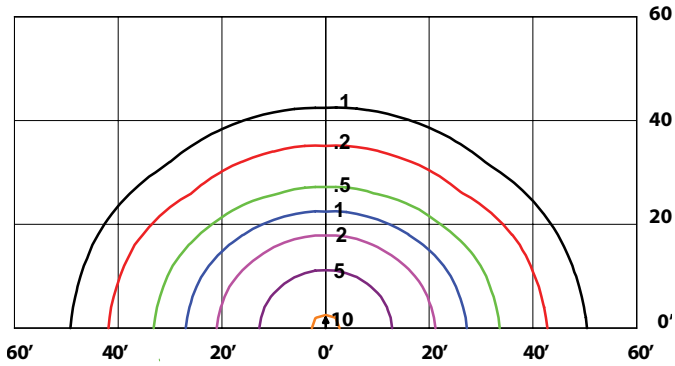

ORA4-LED80

LED WALL / FLOOD LIGHT

SPECIFICATIONS*

Watts	78W
Lumens	8827
Efficacy	113 lm/W
Replaces Up To	250W MH
Color Temp	3000K, 4000K*, 5000K
Certification	cULus, DLC, IP65
Operating Temp	-40°C to +40°C
Voltage	120-277V, 480V in wall mount
LED Life	100,000 hours
Housing Material	Aluminum
Lens Material	Polycarbonate
Total Harmonic Distortion	20.36%
Power Factor	0.9743
Mounting Options	Yoke Mount, Knuckle Mount, Wall Mount

DIMENSIONS

Wall Mount

Yoke Mount

Knuckle Mount

PHOTOMETRICS

ORA4-LED80 4K MOUNTED AT 20 FEET - WALL MOUNT ORIENTATION

ARCHITECTURAL WALL MOUNT

For architectural wall mount version order ORA knuckle mount with architectural backbox separately