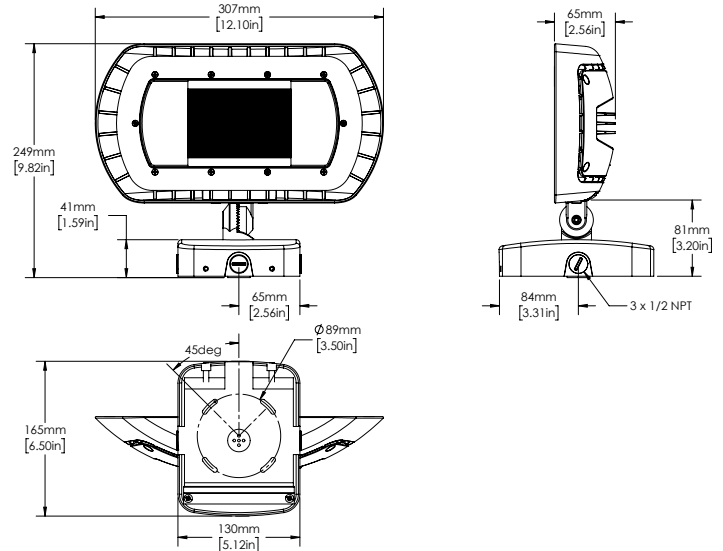

ORA4-LED80

LED WALL / FLOOD LIGHT

SPECIFICATIONS*

Watts	78W
Lumens	8827
Efficacy	113 lm/W
Replaces Up To	250W MH
Color Temp	3000K, 4000K*, 5000K
Certification	cULus, DLC, IP65
Operating Temp	-40°C to +40°C
Voltage	120-277V, 480V in wall mount
LED Life	100,000 hours
Housing Material	Aluminum
Lens Material	Polycarbonate
Total Harmonic Distortion	20.36%
Power Factor	0.9743
Mounting Options	Yoke Mount, Knuckle Mount, Wall Mount

DIMENSIONS

Wall Mount

Yoke Mount

Knuckle Mount

PHOTOMETRICS

ORA4-LED80 4K MOUNTED AT 20 FEET - WALL MOUNT ORIENTATION

ARCHITECTURAL WALL MOUNT

For architectural wall mount version order ORA knuckle mount with architectural backbox separately

Step One
Remove screw from knuckle mount

Step Two
Mount on bracket with wiring and tighten screw

480V WALL MOUNT

SPECIFICATIONS

MODEL DESCRIPTION	VOLTAGE (V)	INPUT POWER (W)	LIGHT OUTPUT (LM)	EFFICACY (Lm/W)	THD	PF	CCT (K)	(CRI)
ORA4-LED80-B-3K-XXX-XX	120-277	79	8623	109.9	20.2	0.922	3000	72.9
ORA4-LED80-B-4K-XXX-XX	120-277	78	8694	111.8	20.4	0.921	4000	70.0
ORA4-LED80-B-5K-XXX-XX	120-277	78	8848	113.6	20.4	0.921	5000	70.0
ORA4-LED80-L-3K-XXX-XX	480	85	8792	103.1	18.3	0.951	3000	72.5
ORA4-LED80-L-4K-XXX-XX	480	83	8647	103.9	18.4	0.950	4000	72.5
ORA4-LED80-L-5K-XXX-XX	480	84	8734	104.2	18.2	0.951	5000	72.8