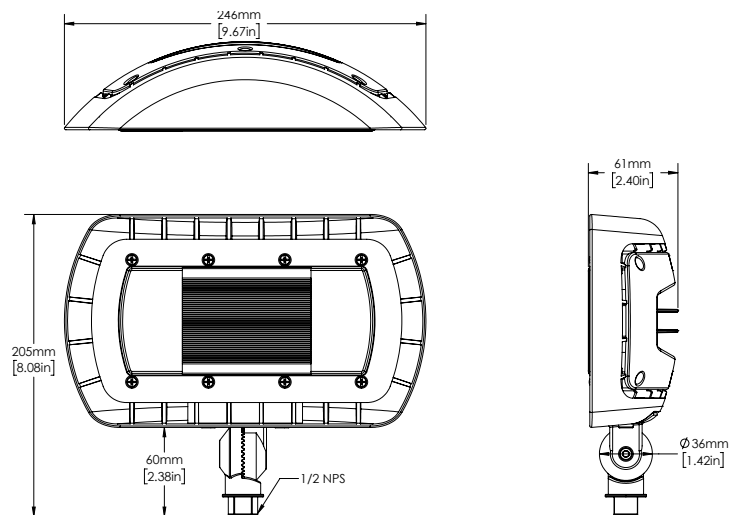

DIMENSIONS

Wall Mount

Yoke Mount

Knuckle Mount

PHOTOMETRICS

ORA3-LED50 4K MOUNTED AT 15 FEET - WALL MOUNT ORIENTATION

ARCHITECTURAL WALL MOUNT

For architectural wall mount version order ORA knuckle mount with architectural backbox separately

Step One

Remove screw from knuckle mount

Step Two

Mount on bracket with wiring and tighten screw

480V WALL MOUNT

SPECIFICATIONS

MODEL DESCRIPTION	VOLTAGE (V)	INPUT POWER (W)	LIGHT OUTPUT (LM)	EFFICACY (Lm/W)	THD	PF	CCT (K)	(CRI)
ORA3-LED50-B-3K-XXX-XX	120-277	49	5286	107.4	19.6	0.918	3000	72.9
ORA3-LED50-B-4K-XXX-XX	120-277	49	5405	110.1	19.8	0.917	4000	70.0
ORA3-LED50-B-5K-XXX-XX	120-277	49	5492	112.8	19.8	0.915	5000	70.0
ORA3-LED50-L-3K-XXX-XX	480	52	5515	105.7	14.4	0.955	3000	72.5
ORA3-LED50-L-4K-XXX-XX	480	53	5796	108.8	14.5	0.954	4000	73.1
ORA3-LED50-L-5K-XXX-XX	480	54	5887	109.1	14.9	0.954	5000	73.3