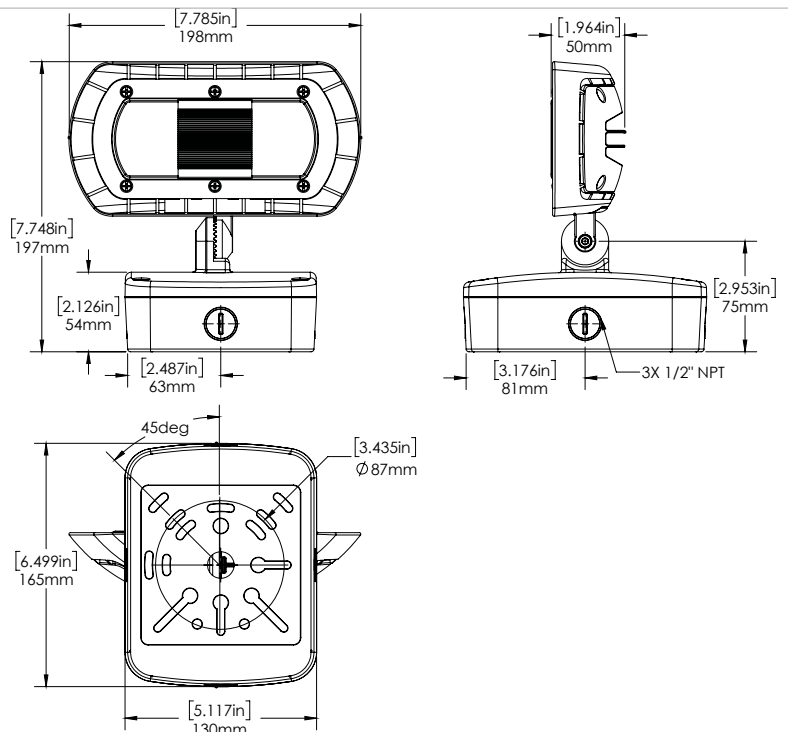

DIMENSIONS

Wall Mount

Yoke Mount

Knuckle Mount

PHOTOMETRICS

ORA3-LED50 4K MOUNTED AT 15 FEET - WALL MOUNT ORIENTATION

ARCHITECTURAL WALL MOUNT

For architectural wall mount version order ORA knuckle mount with architectural backbox separately

Step One

Remove screw from knuckle mount

Step Two

Mount on bracket with wiring and tighten screw

480V WALL MOUNT

SPECIFICATIONS

MODEL DESCRIPTION	VOLTAGE (V)	INPUT POWER (W)	LIGHT OUTPUT (LM)	EFFICACY (Lm/W)	THD	PF	CCT (K)	(CRI)
ORA3-LED50-B-3K-XXX-XX	120-277	49	5286	107.4	19.6	0.918	3000	72.9
ORA3-LED50-B-4K-XXX-XX	120-277	49	5405	110.1	19.8	0.917	4000	70.0
ORA3-LED50-B-5K-XXX-XX	120-277	49	5492	112.8	19.8	0.915	5000	70.0
ORA3-LED50-L-3K-XXX-XX	480	52	5515	105.7	14.4	0.955	3000	72.5
ORA3-LED50-L-4K-XXX-XX	480	53	5796	108.8	14.5	0.954	4000	73.1
ORA3-LED50-L-5K-XXX-XX	480	54	5887	109.1	14.9	0.954	5000	73.3

DLC listed as Outdoor Full-Cutoff Wall-Mounted Area Luminaire and as Architectural Flood and Spot Luminaires

Legend

B - 120-277V, L-480V

4K - 4000K

XXX- Finish

XX- Mounting

ORDERING GUIDE

* Standard configuration