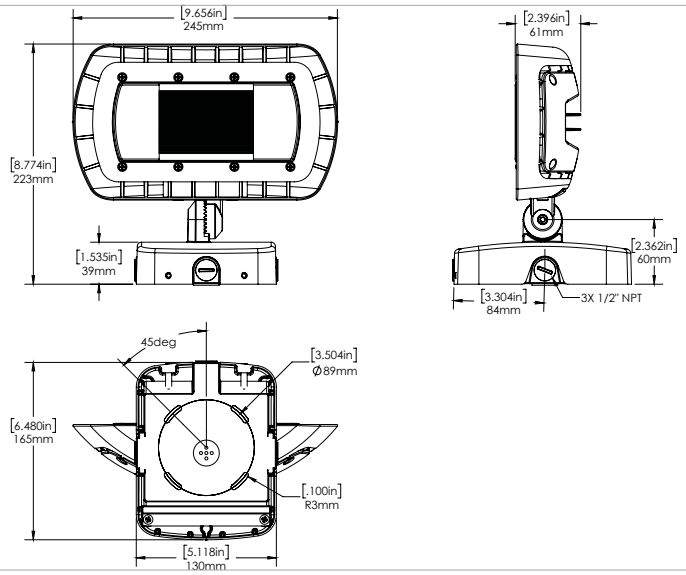

DIMENSIONS

Wall Mount

Yoke Mount

Knuckle Mount

PHOTOMETRICS

ORA3-LED50 4K MOUNTED AT 15 FEET - WALL MOUNT ORIENTATION

ARCHITECTURAL WALL MOUNT

For architectural wall mount version order ORA knuckle mount with architectural backbox separately

Step One

Remove screw from knuckle mount

Step Two

Mount on bracket with wiring and tighten screw

480V WALL MOUNT

SPECIFICATIONS

MODEL DESCRIPTION	VOLTAGE (V)	INPUT POWER (W)	LIGHT OUTPUT (LM)	EFFICACY (Lm/W)	THD	PF	CCT (K)	(CRI)
ORA3-LED50-B-3K-XXX-XX	120-277	49	5286	107.4	19.6	0.918	3000	72.9
ORA3-LED50-B-4K-XXX-XX	120-277	49	5405	110.1	19.8	0.917	4000	70.0
ORA3-LED50-B-5K-XXX-XX	120-277	49	5492	112.8	19.8	0.915	5000	70.0
ORA3-LED50-L-3K-XXX-XX	480	52	5515	105.7	14.4	0.955	3000	72.5
ORA3-LED50-L-4K-XXX-XX	480	53	5796	108.8	14.5	0.954	4000	73.1
ORA3-LED50-L-5K-XXX-XX	480	54	5887	109.1	14.9	0.954	5000	73.3