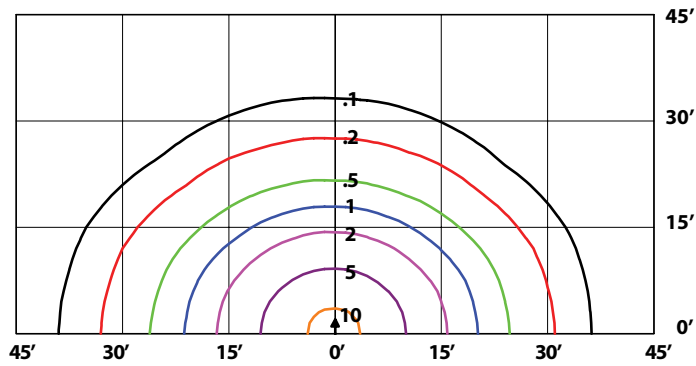

ORA3-LED50

LED WALL / FLOOD LIGHT

SPECIFICATIONS*

Watts	50W
Lumens	5470
Efficacy	111 lm/W
Replaces Up To	150W MH 1500W Quartz
Color Temp	3000K, 4000K*, 5000K
Certification	cULus, DLC, IP65
Operating Temp	-40°C to +40°C
Voltage	120-277V, 480V in wall mount
LED Life	100,000 hours
Housing Material	Aluminum
Lens Material	Polycarbonate
Total Harmonic Distortion	19.78%
Power Factor	0.9788
Mounting Options	Yoke Mount, Knuckle Mount, Wall Mount

DIMENSIONS

Wall Mount

Yoke Mount

Knuckle Mount

PHOTOMETRICS

ORA3-LED50 4K MOUNTED AT 15 FEET - WALL MOUNT ORIENTATION

ARCHITECTURAL WALL MOUNT

For architectural wall mount version order ORA knuckle mount with architectural backbox separately