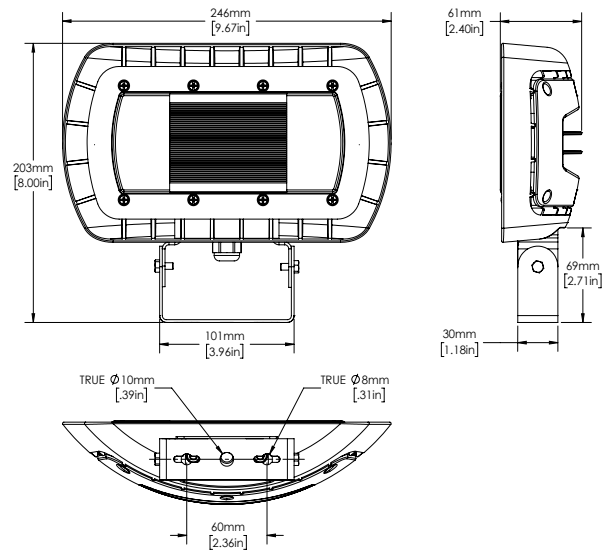

DIMENSIONS

Wall Mount

Yoke Mount

Knuckle Mount

PHOTOMETRICS

ORA3-LED50 4K MOUNTED AT 15 FEET - WALL MOUNT ORIENTATION

ARCHITECTURAL WALL MOUNT

For architectural wall mount version order ORA knuckle mount with architectural backbox separately

Step One

Remove screw from knuckle mount

Step Two

Mount on bracket with wiring and tighten screw

480V WALL MOUNT

SPECIFICATIONS

MODEL DESCRIPTION	VOLTAGE (V)	INPUT POWER (W)	LIGHT OUTPUT (LM)	EFFICACY (Lm/W)	THD	PF	CCT (K)	(CRI)
ORA3-LED50-B-3K-XXX-XX	120-277	49	5286	107.4	19.6	0.918	3000	72.9
ORA3-LED50-B-4K-XXX-XX	120-277	49	5405	110.1	19.8	0.917	4000	70.0
ORA3-LED50-B-5K-XXX-XX	120-277	49	5492	112.8	19.8	0.915	5000	70.0
ORA3-LED50-L-3K-XXX-XX	480	52	5515	105.7	14.4	0.955	3000	72.5
ORA3-LED50-L-4K-XXX-XX	480	53	5796	108.8	14.5	0.954	4000	73.1
ORA3-LED50-L-5K-XXX-XX	480	54	5887	109.1	14.9	0.954	5000	73.3