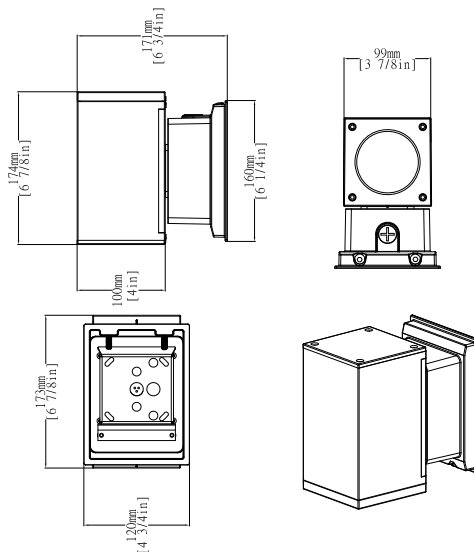

DIMENSIONS

ORDERING GUIDE

WSDS	-	LED24	-		-	
		VOLTAGE			COLOR TEMP	FINISH
		B - 120 - 277V*			5K - 5000K*	BLK - BLACK*