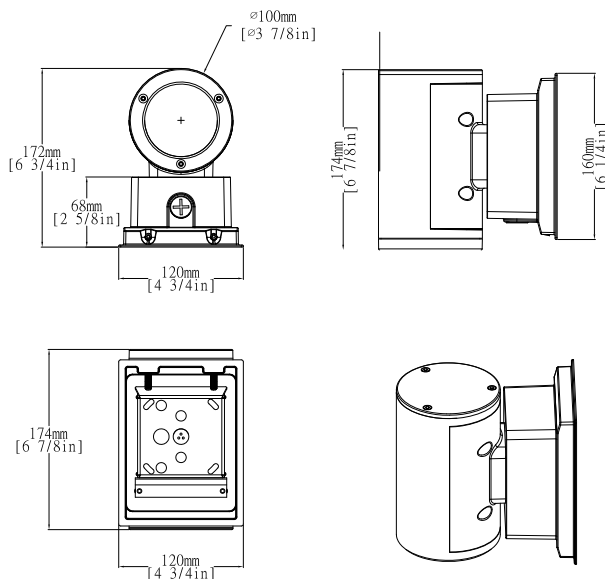

DIMENSIONS

ORDERING GUIDE

WRDS	-	LED24	-		-	

VOLTAGE

COLOR TEMP

FINISH

* Standard configuration

BL - 120 - 277V*

5K - 5000K*

BLK - BLACK*