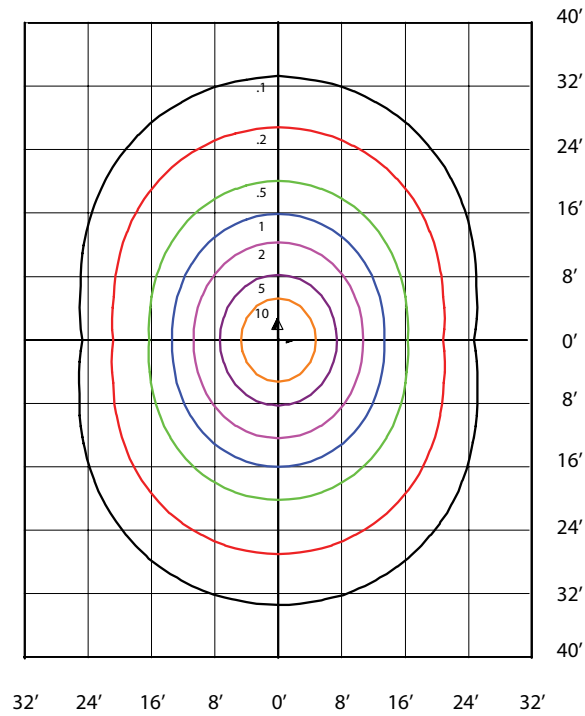

VP4-LED35

LED Narrow Linear Vapourproof

SPECIFICATIONS*

Watts	35W
Lumens	4416
Efficacy (Lm/W)	126
Replaces Up To	2 Lamp T8
Color Temp.	4000K, 5000K
Certification	cULus, IP65, DLC
Operating Temp.	-30°C to +40°C
Voltage	120-277
LED Life	100,000 hours
Housing Material	Polycarbonate
Lens Material	Polycarbonate
Lens Type	Frosted
Mounting	Surface mount
Total Harmonic Distortion	11.14%
Power Factor	0.555
CRI	84

*The above specs apply to the VP4-LED35-B-4K-DIM. For spec information on other product configurations please see page 3.

PHOTOMETRICS

**VP4-LED35-B-4K-DIM
MOUNTED AT 8 FEET**

DIMENSIONS

OTHER MODEL SPECIFICATIONS

DESCRIPTION	VOLTAGE (V)	INPUT POWER (W)	LIGHT OUTPUT (Lm)	EFFICACY (Lm/W)	THD (%)	PF	CCT (K)	CRI
VP4-LED35-B-4K-DIM	120-277	35.01	4415.8	126.13	11.14	0.9555	4000	84
VP4-LED35-B-5K-DIM	120-277	35.11	4605	131.159	10.56	0.9544	5000	83.4