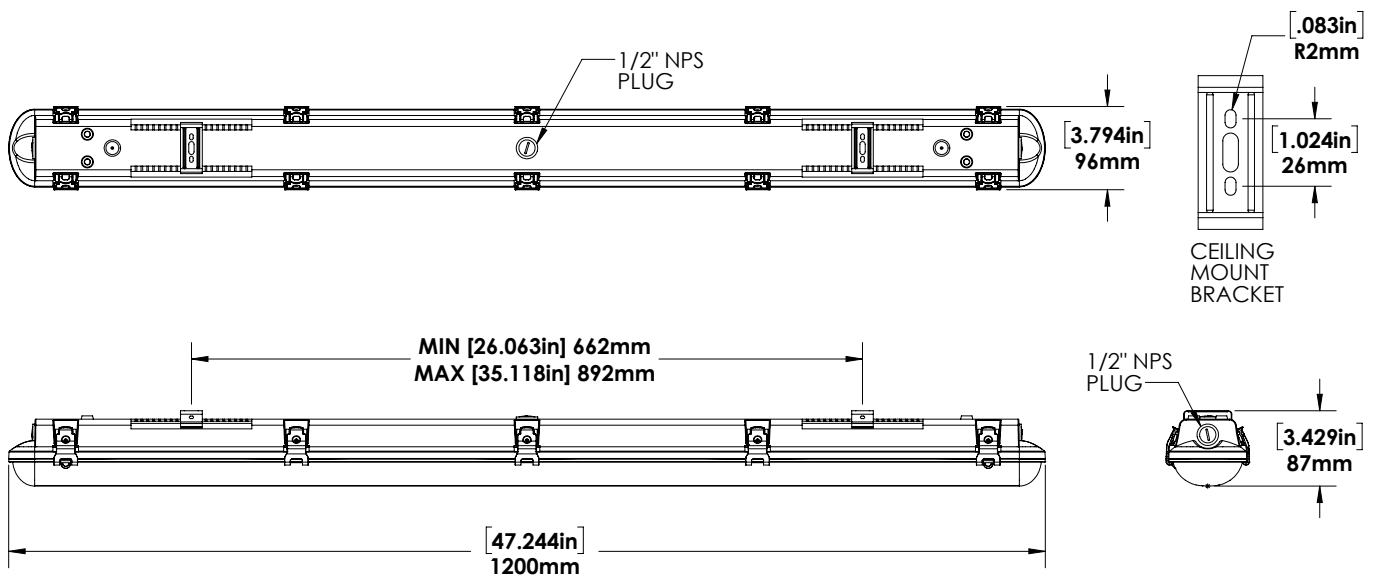

VP4-LED35

LED Narrow Linear Vapourproof

SPECIFICATIONS*

Watts	35W
Lumens	4416
Efficacy (Lm/W)	126
Replaces Up To	2 Lamp T8
Color Temp.	4000K, 5000K
Certification	cULus, IP65, DLC
Operating Temp.	-30°C to +40°C
Voltage	120-277
LED Life	100,000 hours
Housing Material	Polycarbonate
Lens Material	Polycarbonate
Lens Type	Frosted
Mounting	Surface mount
Total Harmonic Distortion	11.14%
Power Factor	0.555
CRI	84

APPLICATIONS

Parking
Garages

Commercial
Facilities

Industrial
Facilities

FEATURES

- 4' narrow linear vapourproof fixture.
- Polycarbonate housing with frosted lens.
- 10 polycarbonate clips for locking lens to the housing.
- 0-10V Dimming is standard.
- Predrilled conduit entries for ease of installation.
- Folding junction box cover in white finish included.
- Adjustable stainless steel mounting brackets.

*The above specs apply to the VP4-LED35-B-4K-DIM. For spec information on other product configurations please see page 3.

PHOTOMETRICS

**VP4-LED35-B-4K-DIM
MOUNTED AT 8 FEET**

DIMENSIONS

OTHER MODEL SPECIFICATIONS

DESCRIPTION	VOLTAGE (V)	INPUT POWER (W)	LIGHT OUTPUT (Lm)	EFFICACY (Lm/W)	THD (%)	PF	CCT (K)	CRI
VP4-LED35-B-4K-DIM	120-277	35.01	4415.8	126.13	11.14	0.9555	4000	84
VP4-LED35-B-5K-DIM	120-277	35.11	4605	131.159	10.56	0.9544	5000	83.4