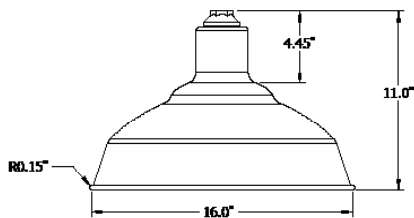

Arms

Available ARMS include:

- ARM1
- ARM2
- ARM3
- ARM4
- ARM5
- ARM6

Finish

Bronze, White, Black
Custom colors optional

Options

- Globes
- Guard
- Wire Cage (only applicable for LG4016)
- Swivel

Equivalent to	50W MH
Fixture Watts	14W
Lumens	>1100
Efficacy	79 lumens/watt
LED Life	100,000 hours
Certification	Approved to CSA standards
Color Temperature	5000K (standard)
Warranty	5 Years
Operating temperature	-40°C to +40°C

DIMENSIONS

LG4016

VCS212A

VCS214DM

VCS214A

ARMS & ACCESSORIES

ARM 1

ARM 3