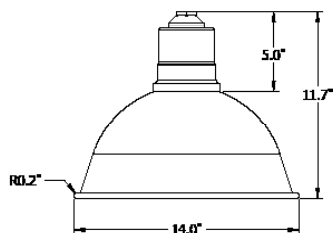

SPECIFICATIONS

Construction

Domes, arms and mounting plate are made of aluminum with a durable powder coat paint finish. A 14 watt natural aluminum LED fixture is attached to the dome. Various combinations of fixtures and arms can be combined in custom colors. An optional swivel (sold separately) can be attached to the dome to direct light where needed.

Arms

Available ARMS include:

- ARM1
- ARM2
- ARM3
- ARM4
- ARM5
- ARM6

Finish

Bronze, White, Black
Custom colors optional

Options

- Globes
- Guard
- Wire Cage (only applicable for LG4016)
- Swivel

Equivalent to	50W MH
Fixture Watts	14W
Lumens	>1100
Efficacy	79 lumens/watt
LED Life	100,000 hours
Certification	Approved to CSA standards
Color Temperature	5000K (standard)
Warranty	5 Years
Operating temperature	-40°C to +40°C

DIMENSIONS

LG4016

VCS212A

VCS214DM

VCS214A

ARMS & ACCESSORIES

ARM 1

ARM 3