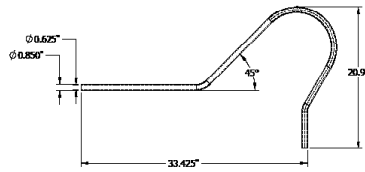

DIMENSIONS

LG4016

VCS212A

VCS214DM

VCS214A

ARMS & ACCESSORIES

ARM 1

ARM 3

ARM 4

ARM 5

ARM 6

Swivel**

Wire cage

**Swivel is included with ARM1, ARM2, ARM5 and ARM6

GLOBES & GUARDS

Red RGL100R #094206
Blue RGL100B #094204
Green RGL100G #094205
Amber RGL100A #094203
Frosted GL100F #008506
Clear GL100 #008507
Prismatic GL100PR #008505
Guard GD100CGS #007839