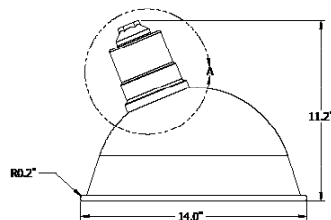

SPECIFICATIONS

Construction

Domes, arms and mounting plate are made of aluminum with a durable powder coat paint finish. A 14 watt natural aluminum LED fixture is attached to the dome. Various combinations of fixtures and arms can be combined in custom colors. An optional swivel (sold separately) can be attached to the dome to direct light where needed.

DIMENSIONS

LG4016

VCS212A

VCS214DM

VCS214A

ARMS & ACCESSORIES

ARM 1

ARM 3