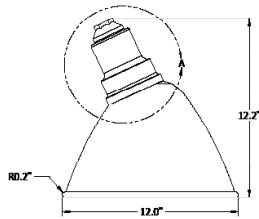

SPECIFICATIONS

Construction

Domes, arms and mounting plate are made of aluminum with a durable powder coat paint finish. A 14 watt natural aluminum LED fixture is attached to the dome. Various combinations of fixtures and arms can be combined in custom colors. An optional swivel (sold separately) can be attached to the dome to direct light where needed.

Arms

Available ARMS include:

- ARM1
- ARM2
- ARM3
- ARM4
- ARM5
- ARM6

Finish

Bronze, White, Black
Custom colors optional

Options

- Globes
- Guard
- Wire Cage (only applicable for LG4016)
- Swivel

Equivalent to	50W MH
Fixture Watts	14W
Lumens	>1100
Efficacy	79 lumens/watt
LED Life	100,000 hours
Certification	Approved to CSA standards
Color Temperature	5000K (standard)
Warranty	5 Years
Operating temperature	-40°C to +40°C

DIMENSIONS

LG4016

VCS212A

VCS214DM

VCS214A

ARMS & ACCESSORIES

ARM 1

ARM 3