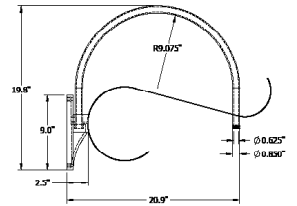

SPECIFICATIONS

Construction

Domes, arms and mounting plate are made of aluminum with a durable powder coat paint finish. A 14 watt natural aluminum LED fixture is attached to the dome. Various combinations of fixtures and arms can be combined in custom colors. An optional swivel (sold separately) can be attached to the dome to direct light where needed.

Arms

Available ARMS include:

- ARM1
- ARM2
- ARM3
- ARM4
- ARM5
- ARM6

Finish

Bronze, White, Black
Custom colors optional

Options

- Globes
- Guard
- Wire Cage (only applicable for LG4016)
- Swivel

Equivalent to	50W MH
Fixture Watts	14W
Lumens	>1100
Efficacy	79 lumens/watt
LED Life	100,000 hours
Certification	Approved to CSA standards
Color Temperature	5000K (standard)
Warranty	5 Years
Operating temperature	-40°C to +40°C

DIMENSIONS

LG4016

VCS212A

VCS214DM

VCS214A

ARMS & ACCESSORIES

ARM 1

ARM 3

ARM 4

ARM 5

ARM 6

Swivel**

Wire cage

**Swivel is included with ARM1, ARM2, ARM5 and ARM6

GLOBES & GUARDS

Red RGL100R #094206
Blue RGL100B #094204
Green RGL100G #094205
Amber RGL100A #094203
Frosted GL100F #008506
Clear GL100 #008507
Prismatic GL100PR #008505
Guard GD100CGS #007839