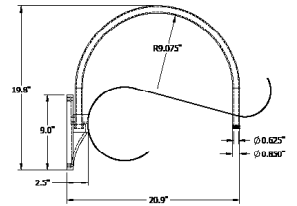

Arms

Available ARMS include:

- ARM1
- ARM2
- ARM3
- ARM4
- ARM5
- ARM6

Finish

Bronze, White, Black
Custom colors optional

Options

- Globes
- Guard
- Wire Cage (only applicable for LG4016)
- Swivel

Equivalent to	50W MH
Fixture Watts	14W
Lumens	>1100
Efficacy	79 lumens/watt

ARM 2

ARM 3

ARM 4

ARM 5

ARM 6

Swivel**

LG401
Wire cage
(optional)

**Swivel is optional with ARM1, ARM2, ARM5 and ARM6