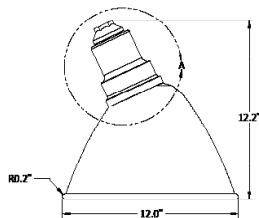

The VCS and LG Series of fixtures are elegantly designed, gooseneck fixtures that provide bright, even illumination for signs.

Project	
Type	
Date	
Notes	

APPLICATIONS

Ideal for sign and accent lighting in retail and commercial applications.

SPECIFICATIONS

Construction

Domes, arms and mounting plate are made of aluminum with a durable powder coat paint finish. Various combinations of fixtures and arms can be combined in custom colors. An optional swivel (sold separately) can be attached to the dome to direct light where needed.

Mounting

Fixture can be surface mounted on a junction box on the wall.

Electrical

Total system wattage is 14 Watts. The standard unit has a high efficiency driver that operates at 120 - 277V as standard.

Arms

Available ARMS include:

- ARM1
- ARM2
- ARM3
- ARM4
- ARM5
- ARM6

Finish

Bronze, White, Black
Custom colors optional

Options

- Globes
- Guard
- Wire Cage (only applicable for LG4016)
- Swivel

Equivalent to	50W MH
Fixture Watts	14W
Lumens	>1100
Efficacy	79 lumens/watt

LED Life	100,000 hours
Certification	cCSAus
Color Temperature	5000K (standard)
Warranty	5 Years
Operating temperature	-40°C to +40°C

DIMENSIONS

VCS212A