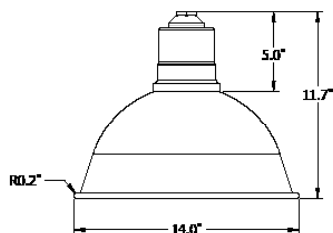

The VCS and LG Series of fixtures are elegantly designed, gooseneck fixtures that provide bright, even illumination for signs.

Project	
Type	
Date	
Notes	

APPLICATIONS

Ideal for sign and accent lighting in retail and commercial applications.

SPECIFICATIONS

Construction

Domes, arms and mounting plate are made of aluminum with a durable powder coat paint finish. Various combinations of fixtures and arms can be combined in custom colors. An optional swivel (sold separately) can be attached to the dome to direct light where needed.

Mounting

Fixture can be surface mounted on a junction box on the wall.

Electrical

Total system wattage is 14 Watts. The standard unit has a high efficiency driver that operates at 120 - 277V as standard.

Arms

Available ARMS include:

- ARM1
- ARM2
- ARM3
- ARM4
- ARM5
- ARM6

Finish

Bronze, White, Black
Custom colors optional

Options

- Globes
- Guard
- Wire Cage (only applicable for LG4016)
- Swivel

Equivalent to	50W MH
Fixture Watts	14W
Lumens	>1100
Efficacy	79 lumens/watt

LED Life	100,000 hours
Certification	cCSAus
Color Temperature	5000K (standard)
Warranty	5 Years
Operating temperature	-40°C to +40°C

DIMENSIONS

VCS214DM