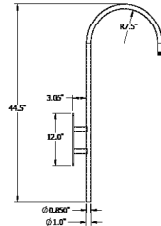

ARM 2

ARM 3

ARM 4

ARM 5

ARM 6

Swivel**

LG401
Wire cage
(optional)

**Swivel is optional with ARM1, ARM2, ARM5 and ARM6