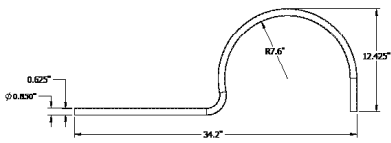

ARMS & ACCESSORIES

ARM 1