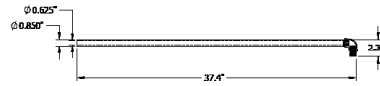

ARM 2

ARM 3

ARM 4

ARM 5

ARM 6

Swivel**

LG401
Wire cage
(optional)

**Swivel is optional with ARM1, ARM2, ARM5 and ARM6