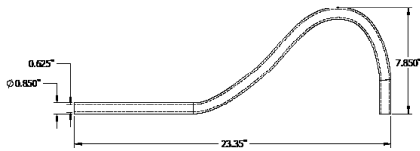

ARM 2

ARM 3

ARM 4

ARM 5

ARM 6

Swivel**

LG401
Wire cage
(optional)

**Swivel is optional with ARM1, ARM2, ARM5 and ARM6