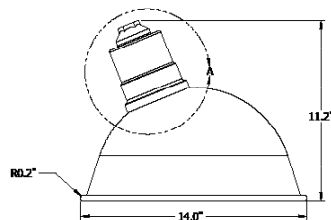

The VCS and LG Series of fixtures are elegantly designed, gooseneck fixtures that provide bright, even illumination for signs.

Project	
Type	
Date	
Notes	

APPLICATIONS

Ideal for sign and accent lighting in retail and commercial applications.

SPECIFICATIONS

Construction

Domes, arms and mounting plate are made of aluminum with a durable powder coat paint finish. Various combinations of fixtures and arms can be combined in custom colors. An optional swivel (sold separately) can be attached to the dome to direct light where needed.

Mounting

Fixture can be surface mounted on a junction box on the wall.

Electrical

Total system wattage is 14 Watts. The standard unit has a high efficiency driver that operates at 120 - 277V as standard.

Arms

Available ARMS include:

- ARM1
- ARM2
- ARM3
- ARM4
- ARM5
- ARM6

Finish

Bronze, White, Black
Custom colors optional

Options

- Globes
- Guard
- Wire Cage (only applicable for LG4016)
- Swivel

Equivalent to	50W MH
Fixture Watts	14W
Lumens	>1100
Efficacy	79 lumens/watt

LED Life	100,000 hours
Certification	cCSAus
Color Temperature	5000K (standard)
Warranty	5 Years
Operating temperature	-40°C to +40°C

DIMENSIONS

VCS214A