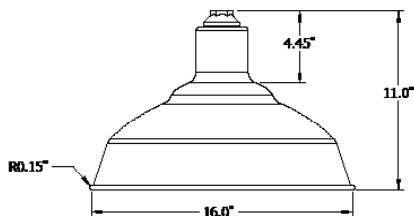

DIMENSIONS

LG4016