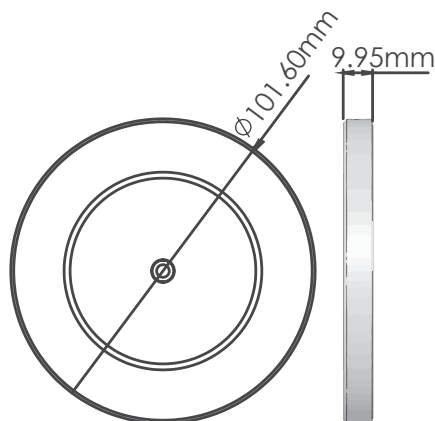

### DIMENSIONS

**Flexible power in/power out connections allow you to combine pucklights in series.**

ORDERING GUIDE

**COLOR TEMP**

- WW - (warm white) 3000K**
- NW - (natural white) 4000K**

\* Standard configuration