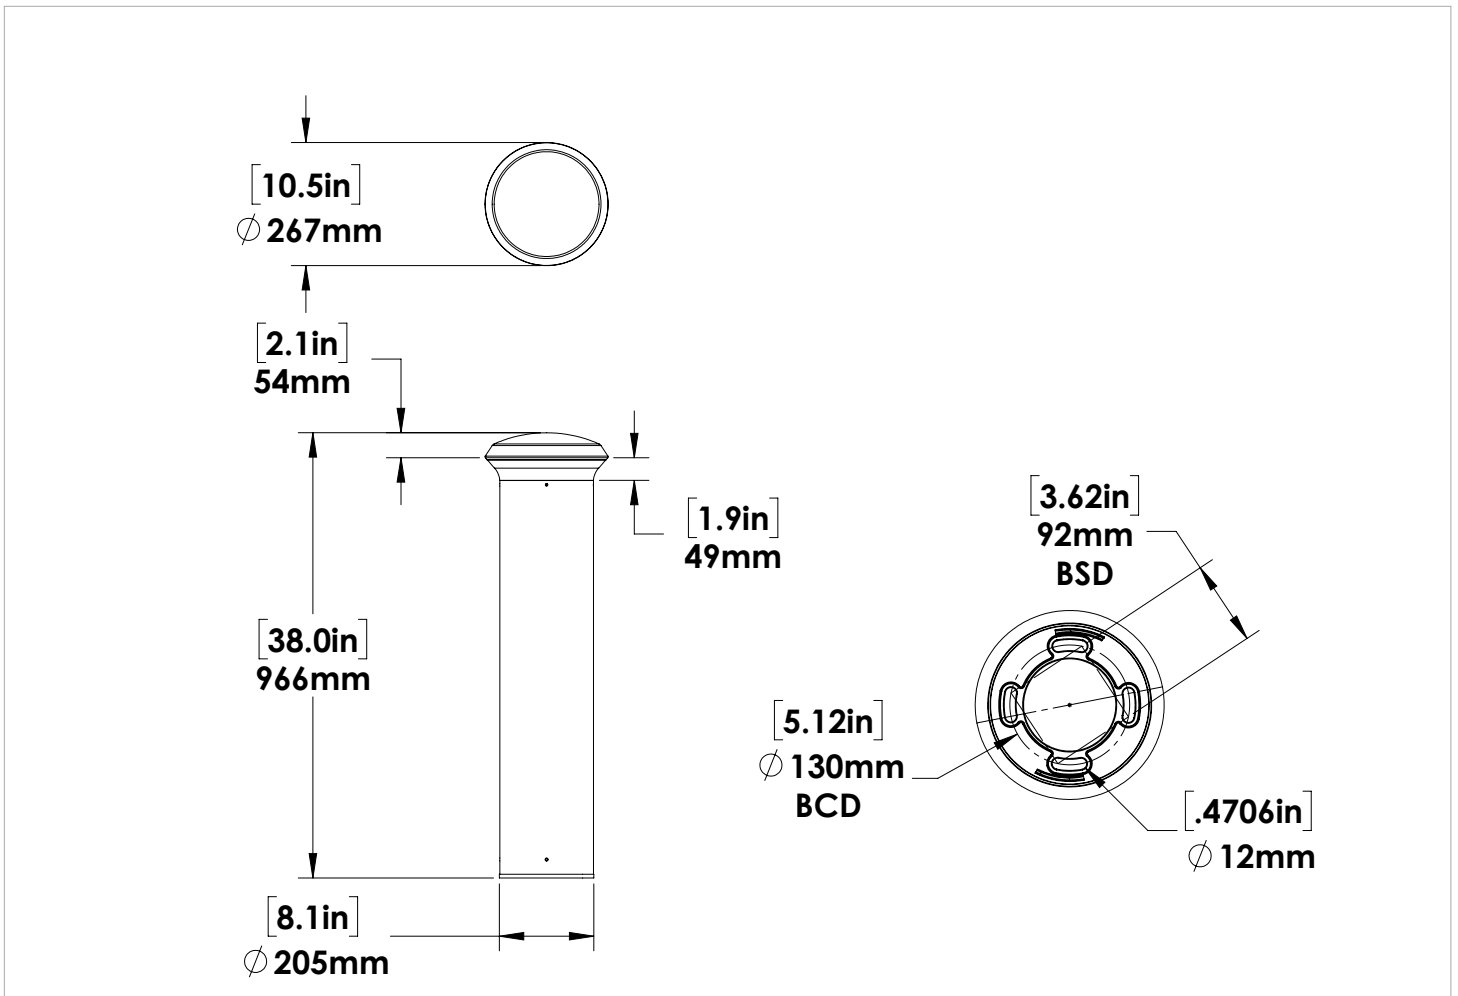

### SPECIFICATIONS\*

Watts	37.15
Lumens	4113
Efficacy	110.7
Color Temp	3K, 4K*, 5K*
Operating Temp	-40°C to +40°C
Voltage	120-277*, 480V
LED Life	100,000 hours
Housing Material	Extruded Aluminum
Lens Material	Polycarbonate
CRI	>80
Beam Pattern	180°, 240°, 360°

## FEATURES

- Sleek, modern, round bollard.
- Extruded aluminum housing and cast aluminum base secured with stainless steel screws.
- 360° adjustable head for easy install.
- The bollard easily mounts on to the base using set screws.
- Standard bollard height is 38". Custom lengths available.

**FEATURES**

360° Adjustable head.

Various beam configurations.

**DIMENSIONS**