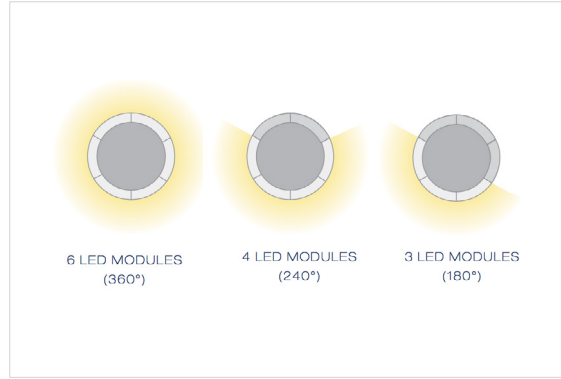

### SPECIFICATIONS\*

Watts	37.15
Lumens	4113
Efficacy	110.7
Color Temp	3K, 4K*, 5K*
Operating Temp	-40°C to +40°C
Voltage	120-277*, 480V
LED Life	100,000 hours
Housing Material	Extruded Aluminum
Lens Material	Polycarbonate
CRI	>80
Beam Pattern	180°, 240°, 360°

## FEATURES

- Sleek, modern, round bollard.
- Extruded aluminum housing and cast aluminum base secured with stainless steel screws.
- 360° adjustable head for easy install.
- The bollard easily mounts on to the base using set screws.
- Standard bollard height is 38". Custom lengths available.

**FEATURES**

360° Adjustable head.

Various beam configurations.

**DIMENSIONS**

### LEGEND

B - 120V-277V, L-480V  
 5K - 5000K, 4K -4000K, 3K -3000K  
 360°, 240°, 180° - LED Configuration  
 XXX - HOUSING FINISH