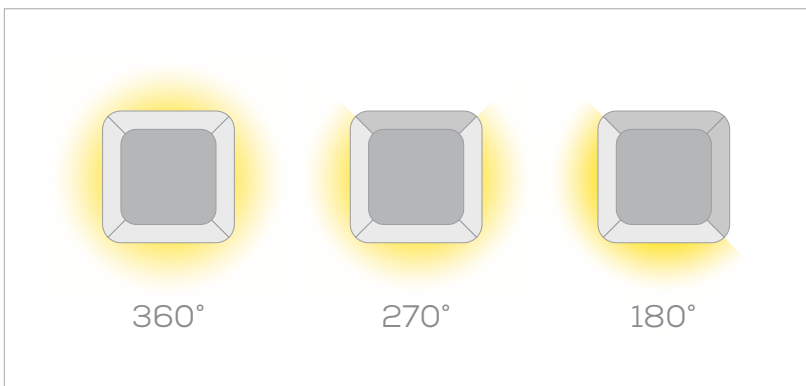

RAY8S-LED

LED Bollard

SPECIFICATIONS*

Watts	37.06
Lumens	4034
Efficacy	109
Color Temp	3K, 4K*, 5K*
Operating Temp	-40°C to +40°C
Voltage	120-277*, 480V
LED Life	100,000 hours
Housing Material	Extruded Aluminum
Lens Material	Polycarbonate
CRI	>80
Beam Pattern	180°, 270°, 360°

APPLICATIONS

Town Houses

Condos

Walkways

Parkettes

FEATURES

- Sleek, modern square bollard.
- Extruded aluminum housing and cast aluminum base secured with stainless steel screws.
- The bollard easily mounts on to the base using set screws.
- Standard bollard height is 38". Custom lengths available.

DIMENSIONS

BEAM PATTERNS

SPECIFICATIONS

MODEL DESCRIPTION	VOLTAGE (V)	INPUT POWER (W)	LIGHT OUTPUT	EFFICACY (Lm/W)	PF	THD	CCT (K)	CRI
RAY8S-LED35-B-3K-180°-XXX	120-277	22.16	2134.6	96.3	14.22	0.914	3000	82.6
RAY8S-LED35-B-4K-180°-XXX	120-277	22.03	2136.0	96.9	15.51	0.915	4000	83.0
RAY8S-LED35-B-5K-180°-XXX	120-277	22.56	2200.0	97.5	15.44	0.926	5000	83.6
RAY8S-LED35-L-3K-270°-XXX	480	29.51	2644.7	89.6	12.58	0.963	3000	82.7
RAY8S-LED35-B-3K-270°-XXX	120-277	27.19	2741.3	100.8	12.04	0.927	3000	82.6
RAY8S-LED35-L-4K-270°-XXX	480	29.46	2655.0	90.1	12.91	0.961	4000	82.1
RAY8S-LED35-B-4K-270°-XXX	120-277	26.77	2780.0	103.9	12.53	0.929	4000	82.4
RAY8S-LED35-L-5K-270°-XXX	480	29.37	2784.0	94.8	12.45	0.961	5000	83.1
RAY8S-LED35-B-5K-270°-XXX	120-277	27.12	2856.0	105.3	13.45	0.924	5000	83.2
RAY8S-LED35-L-3K-360°-XXX	480	40.91	3780.1	92.4	15.55	0.957	3000	82.7
RAY8S-LED35-B-3K-360°-XXX	120-277	37.48	3978.7	106.2	15.89	0.919	3000	82.6
RAY8S-LED35-L-4K-360°-XXX	480	40.57	3787.0	93.3	15.53	0.957	4000	82.1
RAY8S-LED35-B-4K-360°-XXX	120-277	36.78	3948.0	107.3	14.28	0.919	4000	82.6
RAY8S-LED35-L-5K-360°-XXX	480	40.82	3903.0	95.6	15.32	0.957	5000	83.1
RAY8S-LED35-B-5K-360°-XXX	120-277	37.06	4034.0	108.9	14.23	0.920	5000	83.1