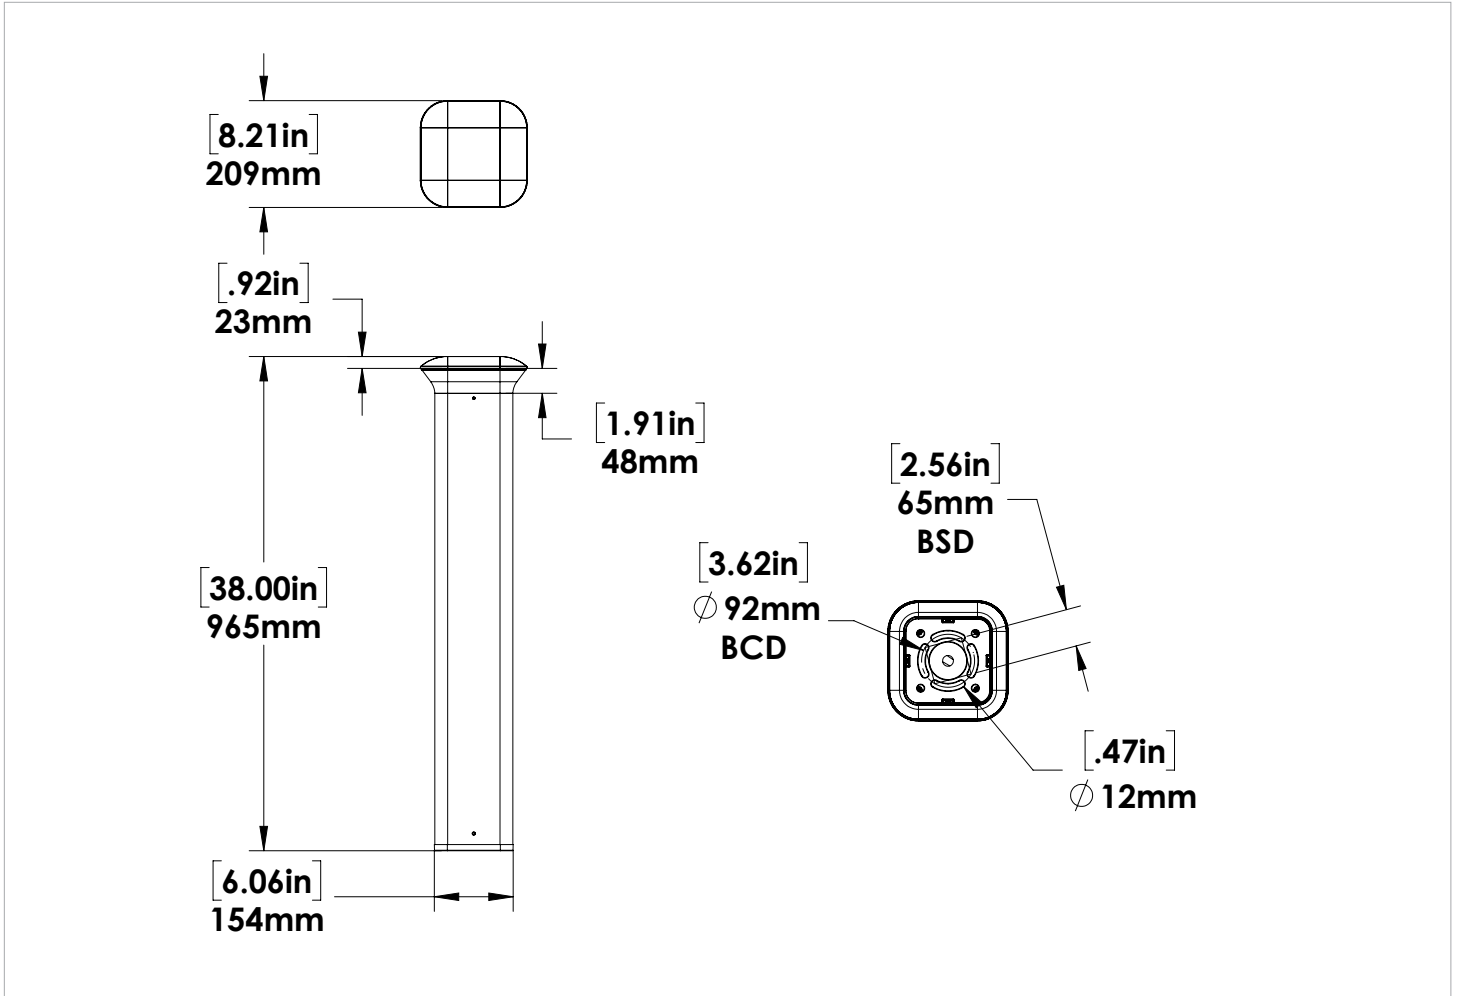

*standard configuration

DESCRIPTION

The RAY8S-LED bollard is an architectural bollard in a sleek design that provides uniform, glare free illumination. This fixture has options for 360°, 270° or 180° beam configurations.

APPLICATIONS

Town Houses

Condos

Walkways

Parkettes

FEATURES

- Sleek, modern square bollard.
- Extruded aluminum housing and cast aluminum base secured with stainless steel screws.
- The bollard easily mounts on to the base using set screws.
- Standard bollard height is 38". Custom lengths available.

DIMENSIONS

BEAM PATTERNS

SPECIFICATIONS

MODEL DESCRIPTION	VOLTAGE (V)	INPUT POWER (W)	LIGHT OUTPUT	EFFICACY (Lm/W)	PF	THD	CCT (K)	CRI
RAY8S-LED35-B-3K-180°-XXX	120-277	22.16	2134.6	96.3	14.22	0.914	3000	82.6
RAY8S-LED35-B-4K-180°-XXX	120-277	22.03	2136.0	96.9	15.51	0.915	4000	83.0
RAY8S-LED35-B-5K-180°-XXX	120-277	22.56	2200.0	97.5	15.44	0.926	5000	83.6
RAY8S-LED35-L-3K-270°-XXX	480	29.51	2644.7	89.6	12.58	0.963	3000	82.7
RAY8S-LED35-B-3K-270°-XXX	120-277	27.19	2741.3	100.8	12.04	0.927	3000	82.6
RAY8S-LED35-L-4K-270°-XXX	480	29.46	2655.0	90.1	12.91	0.961	4000	82.1
RAY8S-LED35-B-4K-270°-XXX	120-277	26.77	2780.0	103.9	12.53	0.929	4000	82.4
RAY8S-LED35-L-5K-270°-XXX	480	29.37	2784.0	94.8	12.45	0.961	5000	83.1
RAY8S-LED35-B-5K-270°-XXX	120-277	27.12	2856.0	105.3	13.45	0.924	5000	83.2
RAY8S-LED35-L-3K-360°-XXX	480	40.91	3780.1	92.4	15.55	0.957	3000	82.7
RAY8S-LED35-B-3K-360°-XXX	120-277	37.48	3978.7	106.2	15.89	0.919	3000	82.6
RAY8S-LED35-L-4K-360°-XXX	480	40.57	3787.0	93.3	15.53	0.957	4000	82.1
RAY8S-LED35-B-4K-360°-XXX	120-277	36.78	3948.0	107.3	14.28	0.919	4000	82.6
RAY8S-LED35-L-5K-360°-XXX	480	40.82	3903.0	95.6	15.32	0.957	5000	83.1
RAY8S-LED35-B-5K-360°-XXX	120-277	37.06	4034.0	108.9	14.23	0.920	5000	83.1