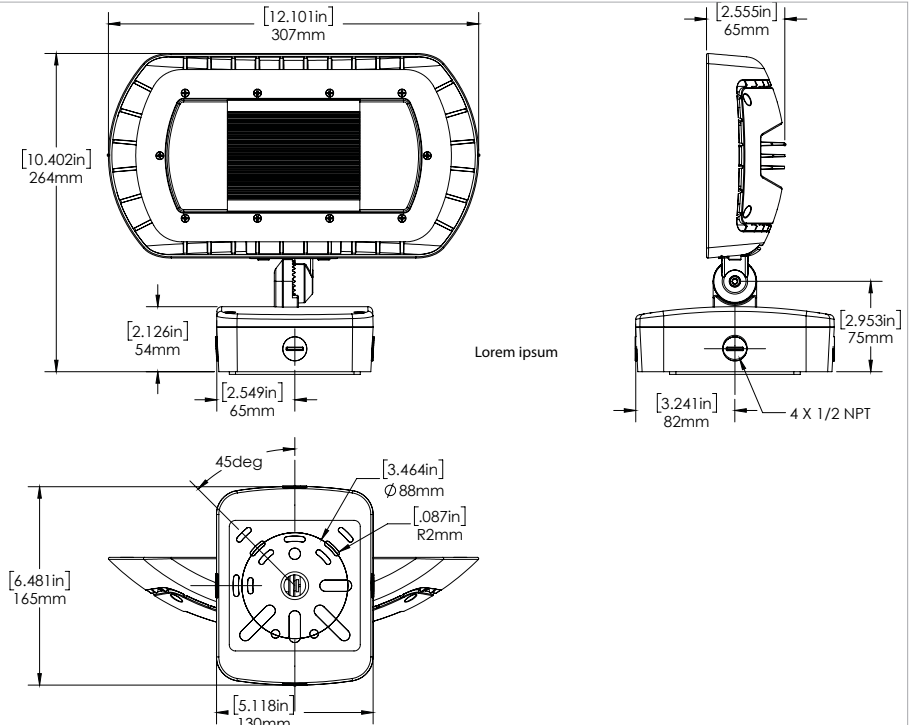

ORA4-LED80

LED WALL / FLOOD LIGHT

SPECIFICATIONS*

Watts	78W
Lumens	8827
Efficacy	113 lm/W
Replaces Up To	250W MH
Color Temp	4,000K
Certification	cULus, DLC, IP65
Operating Temp	-40°C to +40°C
Voltage	120-277V, 480V in wall mount
LED Life	100,000 hours
Housing Material	Aluminum
Lens Material	Polycarbonate
Total Harmonic Distortion	20.36%
Power Factor	0.9743
Mounting Options	Yoke Mount, Knuckle Mount, Wall Mount

DIMENSIONS

Wall Mount

Yoke Mount

Knuckle Mount

PHOTOMETRICS

ORA4-LED80 4K MOUNTED AT 20 FEET - WALL MOUNT ORIENTATION

ARCHITECTURAL WALL MOUNT

For architectural wall mount version order ORA knuckle mount with architectural backbox separately

Step One
Remove screw from knuckle mount

Step Two
Mount on bracket with wiring and tighten screw

480V WALL MOUNT

SPECIFICATIONS

SPECIFICATIONS	VOLTAGE(V)	INPUT POWER (W)	LIGHT OUTPUT	EFFICACY (Lm/W)	THD (%)	PF
ORA4-LED80-B-4K-XXX-XX	120-277	77.9	8827.1	113.31	20.36	0.9743
ORA4-LED80-L-4K-XXX-XX	480	83.26	8647	103.86	18.44	0.9502