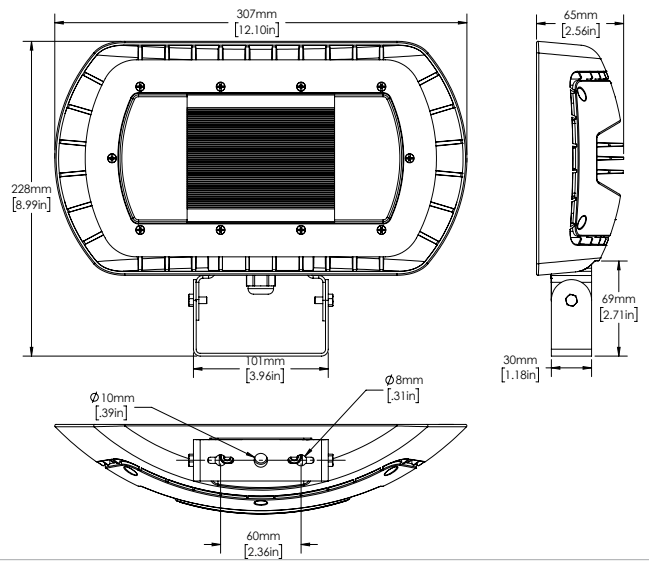

ORA4-LED80

LED WALL / FLOOD LIGHT

SPECIFICATIONS*

Watts	78W
Lumens	8827
Efficacy	113 lm/W
Replaces Up To	250W MH
Color Temp	4,000K
Certification	cULus, DLC, IP65
Operating Temp	-40°C to +40°C
Voltage	120-277V, 480V in wall mount
LED Life	100,000 hours
Housing Material	Aluminum
Lens Material	Polycarbonate
Total Harmonic Distortion	20.36%
Power Factor	0.9743
Mounting Options	Yoke Mount, Knuckle Mount, Wall Mount

DIMENSIONS

Wall Mount

Yoke Mount

Knuckle Mount

PHOTOMETRICS

ORA4-LED80 4K MOUNTED AT 20 FEET - WALL MOUNT ORIENTATION

ARCHITECTURAL WALL MOUNT

For architectural wall mount version order ORA knuckle mount with architectural backbox separately

Step One
Remove screw from knuckle mount

Step Two
Mount on bracket with wiring and tighten screw

480V WALL MOUNT

SPECIFICATIONS

SPECIFICATIONS	VOLTAGE(V)	INPUT POWER (W)	LIGHT OUTPUT	EFFICACY (Lm/W)	THD (%)	PF
ORA4-LED80-B-4K-XXX-XX	120-277	77.9	8827.1	113.31	20.36	0.9743
ORA4-LED80-L-4K-XXX-XX	480	83.26	8647	103.86	18.44	0.9502