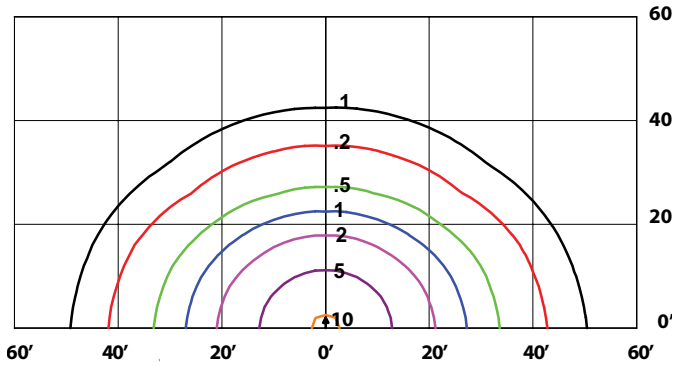

ORA4-LED80

LED WALL / FLOOD LIGHT

SPECIFICATIONS*

Watts	78W
Lumens	8827
Efficacy	113 lm/W
Replaces Up To	250W MH
Color Temp	4,000K
Certification	cULus, DLC, IP65
Operating Temp	-40°C to +40°C
Voltage	120-277V, 480V in wall mount
LED Life	100,000 hours
Housing Material	Aluminum
Lens Material	Polycarbonate
Total Harmonic Distortion	20.36%
Power Factor	0.9743
Mounting Options	Yoke Mount, Knuckle Mount, Wall Mount

DIMENSIONS

Wall Mount

Yoke Mount

Knuckle Mount

PHOTOMETRICS

ORA4-LED80 4K MOUNTED AT 20 FEET - WALL MOUNT ORIENTATION

ARCHITECTURAL WALL MOUNT

For architectural wall mount version order ORA knuckle mount with architectural backbox separately