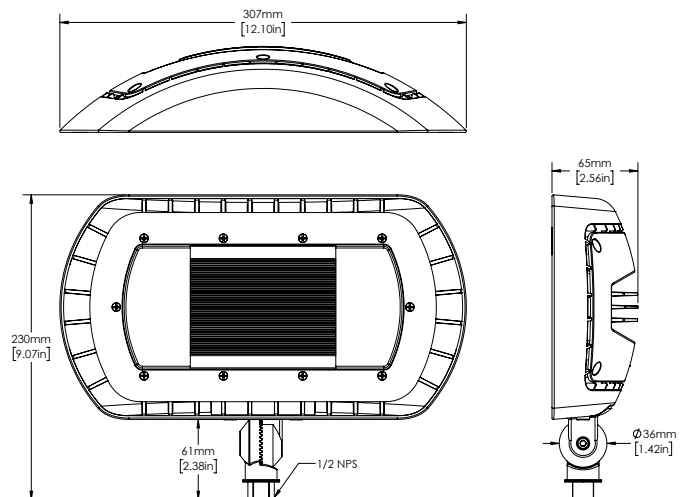

DIMENSIONS

Wall Mount

Yoke Mount

Knuckle Mount

PHOTOMETRICS

ORA4-LED80 4K MOUNTED AT 20 FEET - WALL MOUNT ORIENTATION

ARCHITECTURAL WALL MOUNT

For architectural wall mount version order ORA knuckle mount with architectural backbox separately

Step One
Remove screw from knuckle mount

Step Two
Mount on bracket with wiring and tighten screw

480V WALL MOUNT

SPECIFICATIONS

SPECIFICATIONS	VOLTAGE(V)	INPUT POWER (W)	LIGHT OUTPUT	EFFICACY (Lm/W)	THD (%)	PF
ORA4-LED80-B-4K-XXX-XX	120-277	77.9	8827.1	113.31	20.36	0.9743
ORA4-LED80-L-4K-XXX-XX	480	83.26	8647	103.86	18.44	0.9502