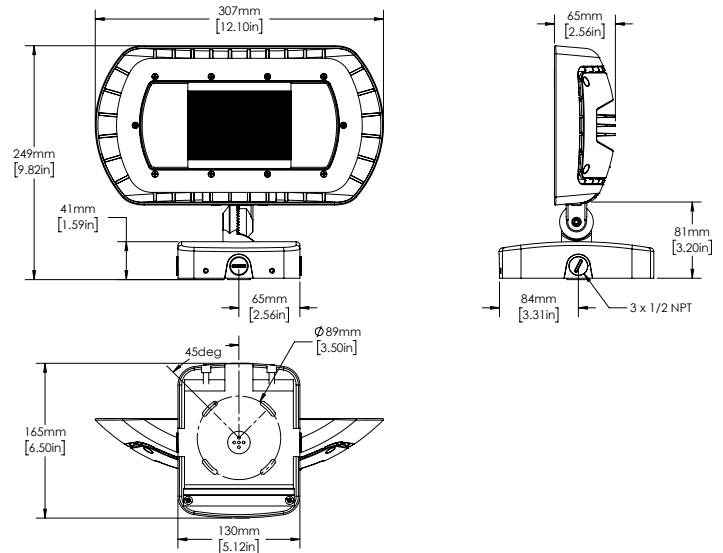

ORA4-LED80

LED WALL / FLOOD LIGHT

SPECIFICATIONS*

Watts	78W
Lumens	8827
Efficacy	113 lm/W
Replaces Up To	250W MH
Color Temp	4,000K
Certification	cULus, DLC, IP65
Operating Temp	-40°C to +40°C
Voltage	120-277V, 480V in wall mount
LED Life	100,000 hours
Housing Material	Aluminum
Lens Material	Polycarbonate
Total Harmonic Distortion	20.36%
Power Factor	0.9743
Mounting Options	Yoke Mount, Knuckle Mount, Wall Mount

DIMENSIONS

Wall Mount

Yoke Mount

Knuckle Mount

PHOTOMETRICS

ORA4-LED80 4K MOUNTED AT 20 FEET - WALL MOUNT ORIENTATION

ARCHITECTURAL WALL MOUNT

For architectural wall mount version order ORA knuckle mount with architectural backbox separately

Step One
Remove screw from knuckle mount

Step Two
Mount on bracket with wiring and tighten screw

480V WALL MOUNT

SPECIFICATIONS

SPECIFICATIONS	VOLTAGE(V)	INPUT POWER (W)	LIGHT OUTPUT	EFFICACY (Lm/W)	THD (%)	PF
ORA4-LED80-B-4K-XXX-XX	120-277	77.9	8827.1	113.31	20.36	0.9743
ORA4-LED80-L-4K-XXX-XX	480	83.26	8647	103.86	18.44	0.9502