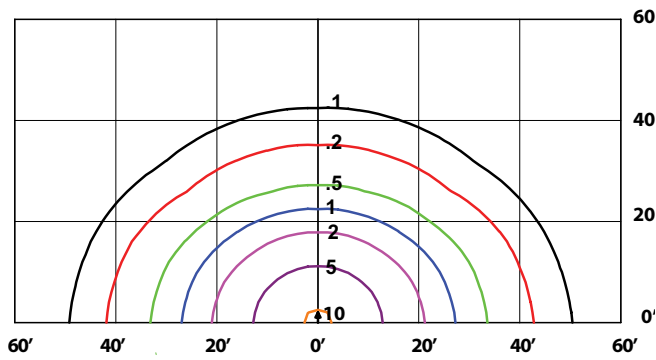

SPECIFICATIONS

SPECIFICATIONS	VOLTAGE(V)	INPUT POWER (W)	LIGHT OUTPUT	EFFICACY (Lm/W)	THD (%)	PF
ORA4-LED80-B-4K-XXX-XX	120-277	77.9	8827.1	113.31	20.36	0.9743

DLC listed as Outdoor Full-Cutoff Wall-Mounted Area Luminaire and as Architectural Flood and Spot Luminaires

Legend

- B - 120-277V
- 4K - 4000K
- XXX- Finish
- XX- Mounting

PHOTOMETRICS

ORA4-LED80 4K MOUNTED AT 20 FEET - WALL MOUNT ORIENTATION

ARCHITECTURAL WALL MOUNT

For architectural wall mount version order ORA knuckle mount with architectural backbox separately