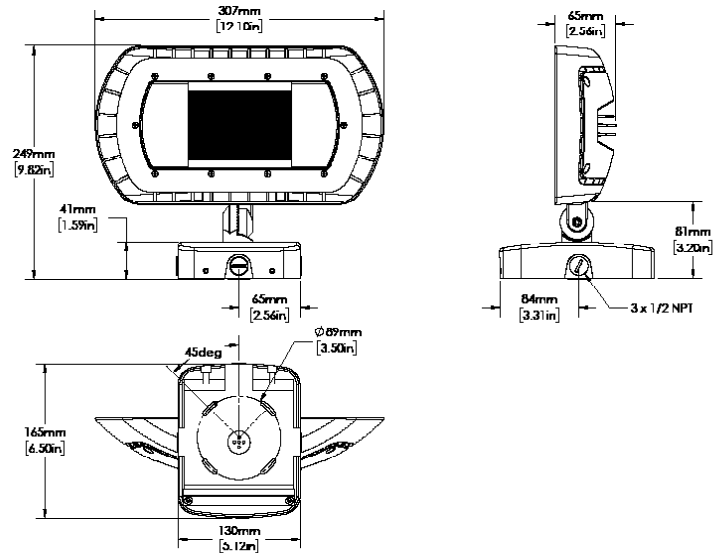

DIMENSIONS

Yoke Mount

Knuckle Mount