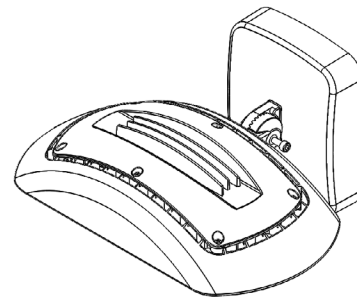

Step Two

Mount on bracket with wiring and tighten screw