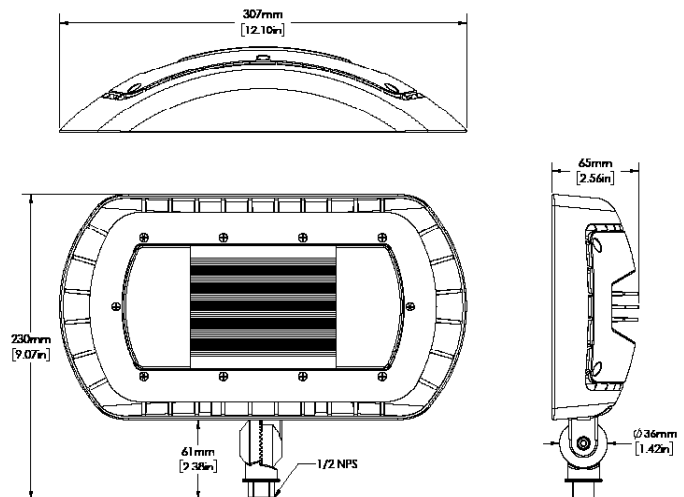

**DIMENSIONS**

**Wall Mount**

**Yoke Mount**

**Knuckle Mount**

## SPECIFICATIONS

SPECIFICATIONS	VOLTAGE(V)	INPUT POWER (W)	LIGHT OUTPUT	EFFICACY (Lm/W)	THD (%)	PF
ORA4-LED80-B-4K-XXX-XX	120-277	77.9	8827.1	113.31	20.36	0.9743

DLC listed as Outdoor Full-Cutoff Wall-Mounted Area Luminaire and as Architectural Flood and Spot Luminaires