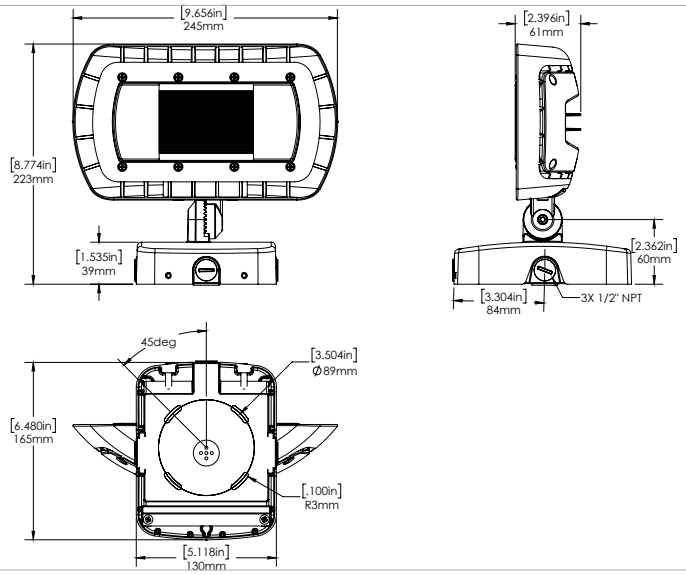

DIMENSIONS

Yoke Mount

Knuckle Mount