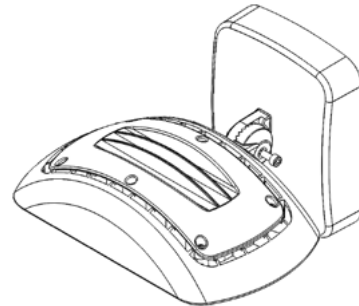

PHOTOMETRICS

ORA3-LED50 4K MOUNTED AT 15 FEET - WALL MOUNT ORIENTATION

ARCHITECTURAL WALL MOUNT

For architectural wall mount version order ORA knuckle mount with architectural backbox separately

Step One

Remove screw from knuckle mount

Step Two

Mount on bracket with wiring and tighten screw

480V WALL MOUNT