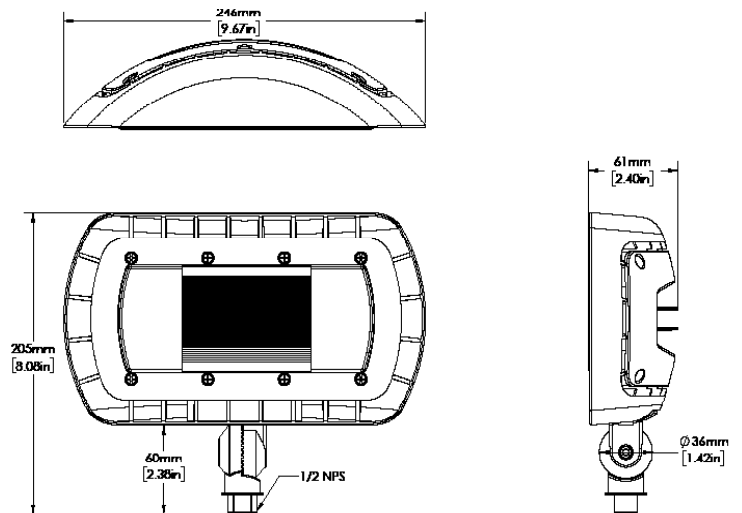

DIMENSIONS

Wall Mount

Yoke Mount

Knuckle Mount

SPECIFICATIONS

SPECIFICATIONS	VOLTAGE(V)	INPUT POWER (W)	LIGHT OUTPUT	EFFICACY (Lm/W)	THD (%)	PF
ORA3-LED50-B-4K-XXX-XX	120-277	49.3	5470	110.95	19.78	0.9788

DLC listed as Outdoor Full-Cutoff Wall-Mounted Area Luminaire and as Architectural Flood and Spot Luminaires

Legend

- B - 120-277V
- 4K - 4000K
- XXX- Finish
- XX- Mounting

PHOTOMETRICS

ORA3-LED50 4K MOUNTED AT 15 FEET - WALL MOUNT ORIENTATION

ARCHITECTURAL WALL MOUNT

For architectural wall mount version order ORA knuckle mount with architectural backbox separately