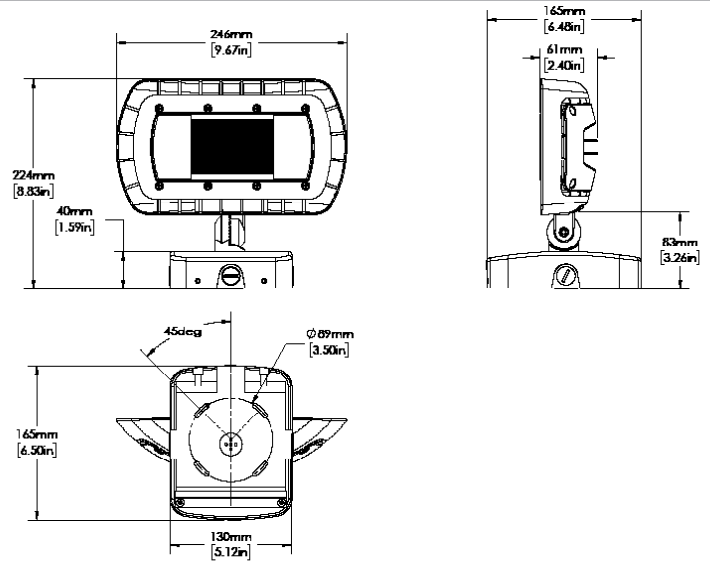

DIMENSIONS

Wall Mount

Yoke Mount

Knuckle Mount

SPECIFICATIONS

SPECIFICATIONS	VOLTAGE(V)	INPUT POWER (W)	LIGHT OUTPUT	EFFICACY (Lm/W)	THD (%)	PF
ORA3-LED50-B-4K-XXX-XX	120-277	49.3	5470	110.95	19.78	0.9788

DLC listed as Outdoor Full-Cutoff Wall-Mounted Area Luminaire and as Architectural Flood and Spot Luminaires