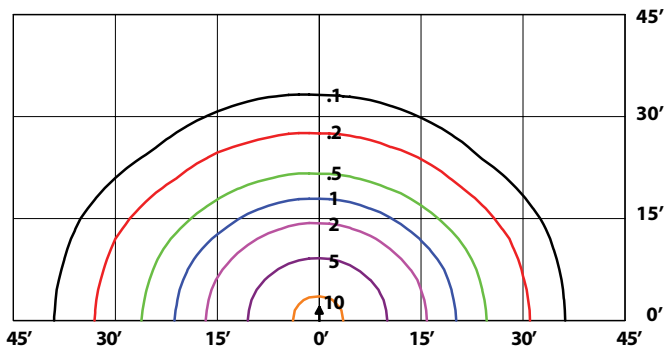

SPECIFICATIONS

SPECIFICATIONS	VOLTAGE(V)	INPUT POWER (W)	LIGHT OUTPUT	EFFICACY (Lm/W)	THD (%)	PF
ORA3-LED50-B-4K-XXX-XX	120-277	49.3	5470	110.95	19.78	0.9788

DLC listed as Outdoor Full-Cutoff Wall-Mounted Area Luminaire and as Architectural Flood and Spot Luminaires

Legend

- B - 120-277V
- 4K - 4000K
- XXX- Finish
- XX- Mounting

PHOTOMETRICS

ORA3-LED50 4K MOUNTED AT 15 FEET - WALL MOUNT ORIENTATION

ARCHITECTURAL WALL MOUNT

For architectural wall mount version order ORA knuckle mount with architectural backbox separately