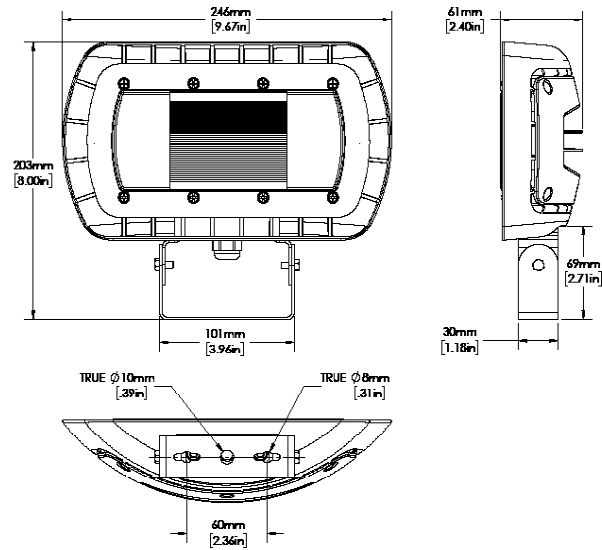

DIMENSIONS

Wall Mount

Yoke Mount

Knuckle Mount

SPECIFICATIONS

SPECIFICATIONS	VOLTAGE(V)	INPUT POWER (W)	LIGHT OUTPUT	EFFICACY (Lm/W)	THD (%)	PF
ORA3-LED50-B-4K-XXX-XX	120-277	49.3	5470	110.95	19.78	0.9788

DLC listed as Outdoor Full-Cutoff Wall-Mounted Area Luminaire and as Architectural Flood and Spot Luminaires