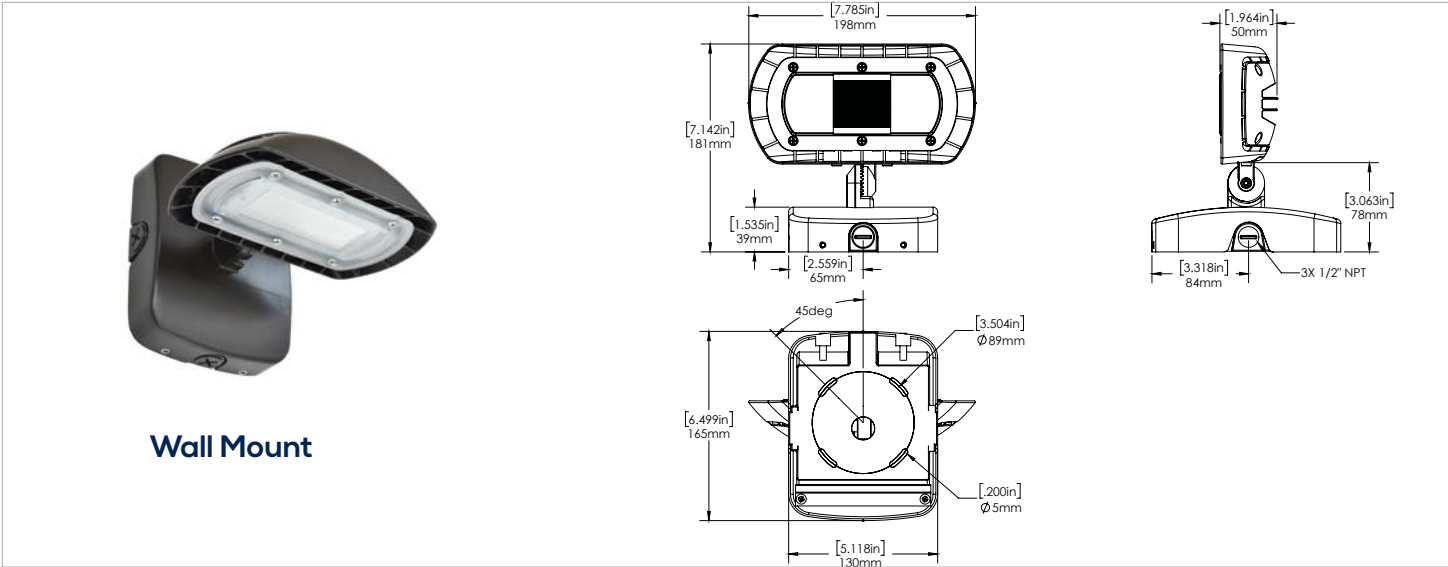

ORA2-LED30

LED WALL / FLOOD LIGHT

SPECIFICATIONS*

Watts	30W
Lumens	3359
Efficacy	112 lm/W
Replaces Up To	100W MH 500W Quartz
Color Temp	4,000K
Certification	cULus, DLC, IP65
Operating Temp	-40°C to +40°C
Voltage	120-277V, 480V in wall mount
LED Life	100,000 hours
Housing Material	Aluminum
Lens Material	Polycarbonate
Total Harmonic Distortion	18.57%
Power Factor	0.9817
Mounting Options	Yoke Mount, Knuckle Mount, Wall Mount

DESCRIPTION

The ORA-LED is a fully adjustable multi-purpose fixture that replaces traditional wall packs or floods. The ORA features a sleek, elegant design with multiple mounting options.

APPLICATIONS

Town Houses

Condos

Perimeter Lighting

Shopping Malls

FEATURES

- Elegant, sleek design with a modern look
- Fixture head may be aimed down for dark sky compliance, or aimed out as needed.
- Three mounting options available – knuckle, yoke and wall mount.

DIMENSIONS

PHOTOMETRICS

ORA2-LED30 4K MOUNTED AT 12 FEET - WALL MOUNT ORIENTATION

ARCHITECTURAL WALL MOUNT

For architectural wall mount version order ORA knuckle mount with architectural backbox separately