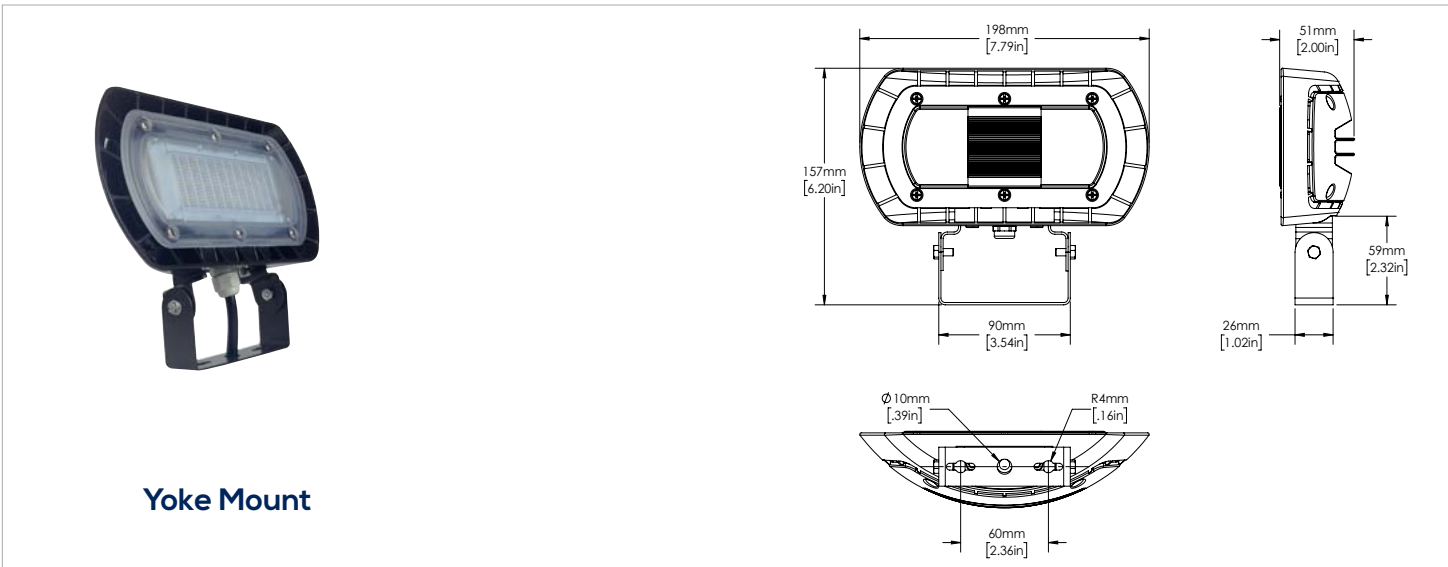

ORA2-LED30

LED WALL / FLOOD LIGHT

SPECIFICATIONS*

Watts	30W
Lumens	3359
Efficacy	112 lm/W
Replaces Up To	100W MH 500W Quartz
Color Temp	4,000K
Certification	cULus, DLC, IP65
Operating Temp	-40°C to +40°C
Voltage	120-277V, 480V in wall mount
LED Life	100,000 hours
Housing Material	Aluminum
Lens Material	Polycarbonate
Total Harmonic Distortion	18.57%
Power Factor	0.9817
Mounting Options	Yoke Mount, Knuckle Mount, Wall Mount

Condos

Perimeter Lighting

Shopping Malls

FEATURES

- Elegant, sleek design with a modern look
- Fixture head may be aimed down for dark sky compliance, or aimed out as needed.
- Three mounting options available – knuckle, yoke and wall mount.

DIMENSIONS

PHOTOMETRICS

ORA2-LED30 4K MOUNTED AT 12 FEET - WALL MOUNT ORIENTATION

ARCHITECTURAL WALL MOUNT

For architectural wall mount version order ORA knuckle mount with architectural backbox separately