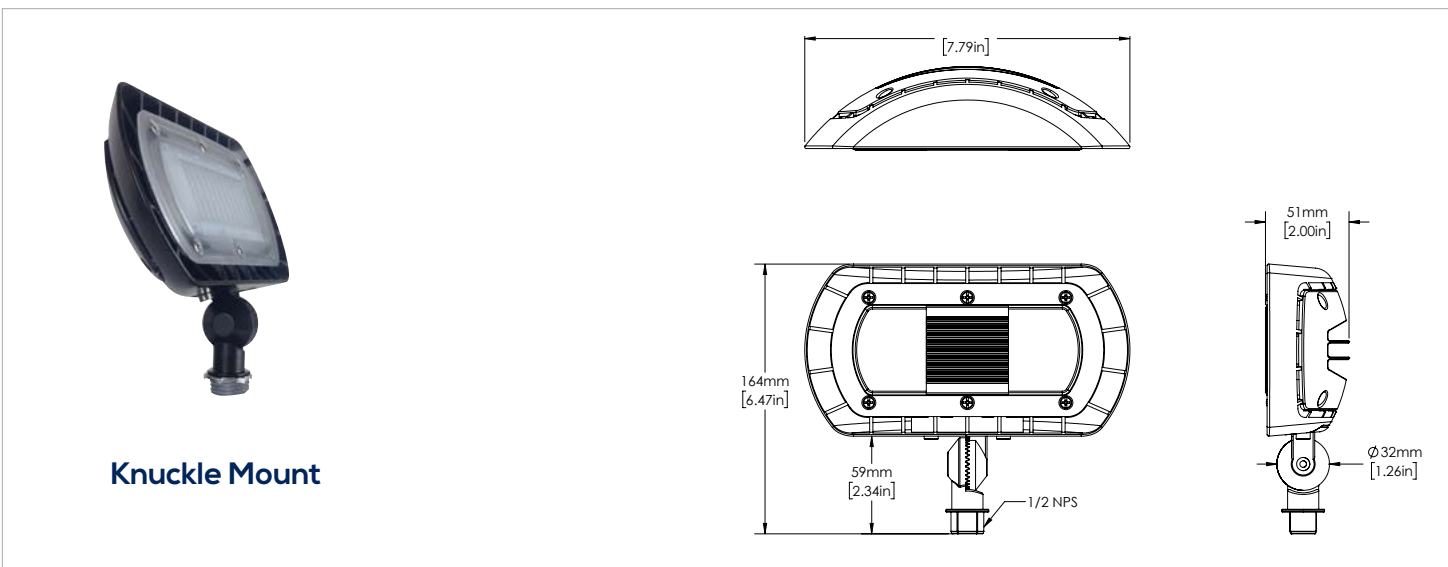

ORA2-LED30

LED WALL / FLOOD LIGHT

SPECIFICATIONS*

Watts	30W
Lumens	3359
Efficacy	112 lm/W
Replaces Up To	100W MH 500W Quartz
Color Temp	4,000K
Certification	cULus, DLC, IP65
Operating Temp	-40°C to +40°C
Voltage	120-277V, 480V in wall mount
LED Life	100,000 hours
Housing Material	Aluminum
Lens Material	Polycarbonate
Total Harmonic Distortion	18.57%
Power Factor	0.9817
Mounting Options	Yoke Mount, Knuckle Mount, Wall Mount

Condos

Perimeter Lighting

Shopping Malls

FEATURES

- Elegant, sleek design with a modern look
- Fixture head may be aimed down for dark sky compliance, or aimed out as needed.
- Three mounting options available – knuckle, yoke and wall mount.

DIMENSIONS

PHOTOMETRICS

ORA2-LED30 4K MOUNTED AT 12 FEET - WALL MOUNT ORIENTATION

ARCHITECTURAL WALL MOUNT

For architectural wall mount version order ORA knuckle mount with architectural backbox separately