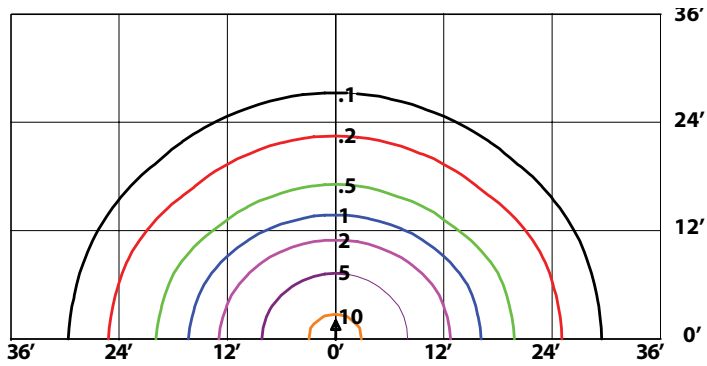

PHOTOMETRICS

ORA2-LED30 4K MOUNTED AT 12 FEET - WALL MOUNT ORIENTATION