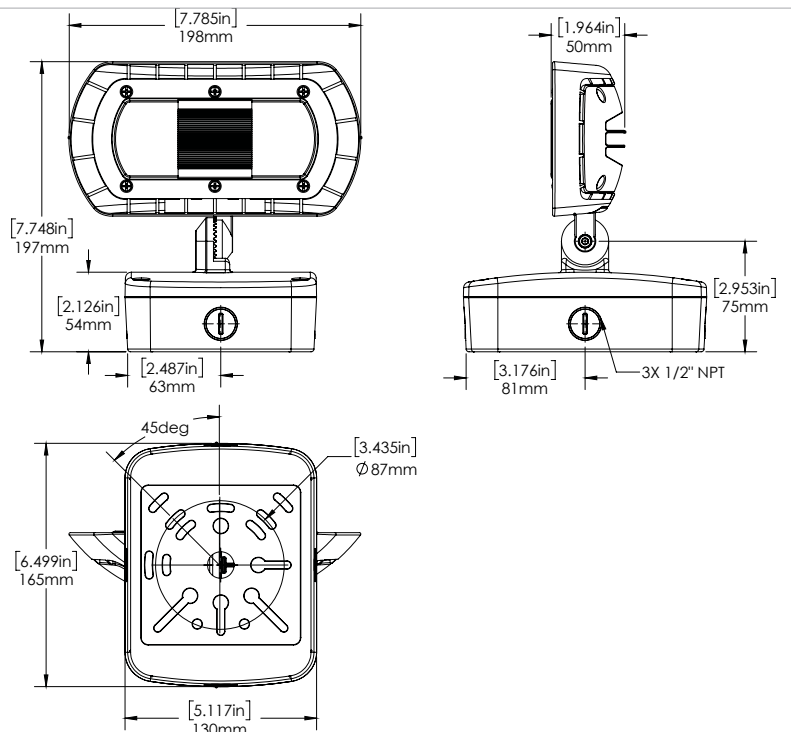

DIMENSIONS

PHOTOMETRICS

ORA2-LED30 4K MOUNTED AT 12 FEET - WALL MOUNT ORIENTATION

ARCHITECTURAL WALL MOUNT

For architectural wall mount version order ORA knuckle mount with architectural backbox separately

Step One

Remove screw from knuckle mount

Step Two

Mount on bracket with wiring and tighten screw

480V WALL MOUNT

SPECIFICATIONS

SPECIFICATIONS	VOLTAGE(V)	INPUT POWER (W)	LIGHT OUTPUT	EFFICACY (Lm/W)	THD (%)	PF
ORA2-LED30-B-4K-XXX-XX	120-277	30.08	3358.6	111.66	18.57	0.9817
ORA2-LED30-L-4K-XXX-XX	480	34.37	3613	105.12	13.16	0.9545