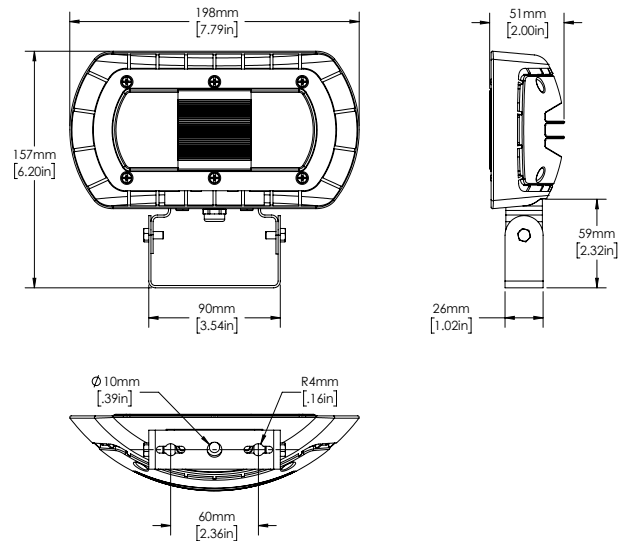

DIMENSIONS

Wall Mount

Yoke Mount

Knuckle Mount

SPECIFICATIONS

SPECIFICATIONS	VOLTAGE(V)	INPUT POWER (W)	LIGHT OUTPUT	EFFICACY (Lm/W)	THD (%)	PF
ORA2-LED30-B-4K-XXX-XX	120-277	30.08	3358.6	111.66	18.57	0.9817