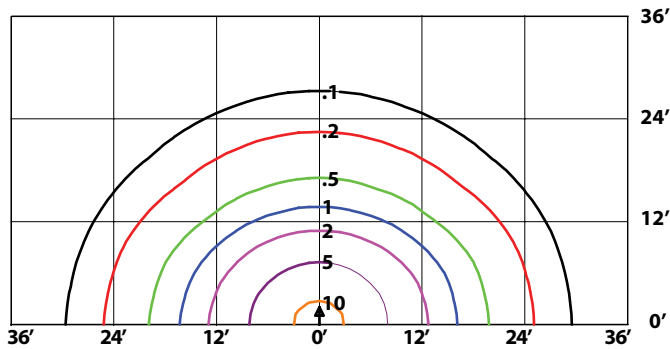

SPECIFICATIONS

SPECIFICATIONS	VOLTAGE(V)	INPUT POWER (W)	LIGHT OUTPUT	EFFICACY (Lm/W)	THD (%)	PF
ORA2-LED30-B-4K-XXX-XX	120-277	30.08	3358.6	111.66	18.57	0.9817

DLC listed as Outdoor Full-Cutoff Wall-Mounted Area Luminaire and as Architectural Flood and Spot Luminaires

Legend

- B - 120-277V
- 4K - 4000K
- XXX- Finish
- XX- Mounting

PHOTOMETRICS

ORA2-LED30 4K MOUNTED AT 12 FEET - WALL MOUNT ORIENTATION

ARCHITECTURAL WALL MOUNT

For architectural wall mount version order ORA knuckle mount with architectural backbox separately