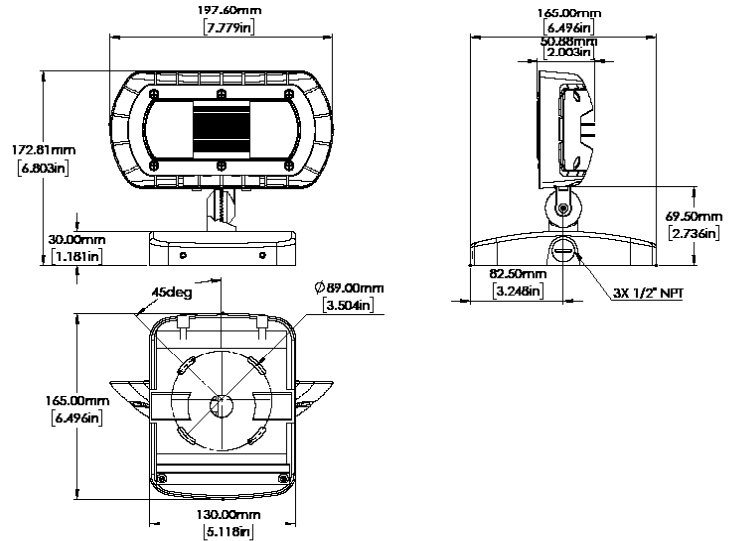

DIMENSIONS

Wall Mount

Yoke Mount

Knuckle Mount

SPECIFICATIONS

SPECIFICATIONS	VOLTAGE(V)	INPUT POWER (W)	LIGHT OUTPUT	EFFICACY (Lm/W)	THD (%)	PF
ORA2-LED30-B-4K-XXX-XX	120-277	30.08	3358.6	111.66	18.57	0.9817