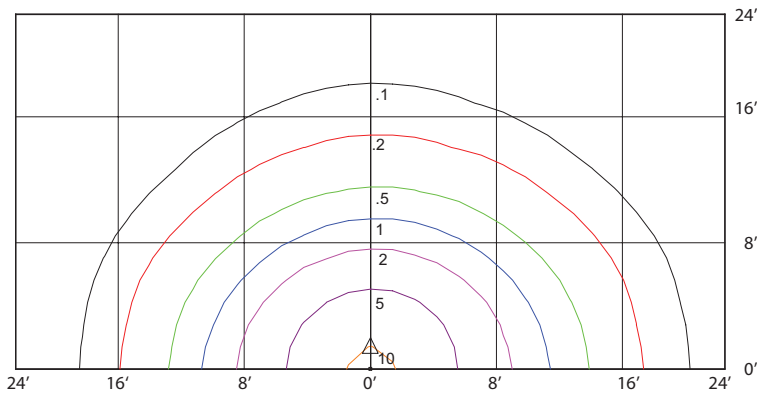

PHOTOMETRICS

ORA1-LED15 4K MOUNTED AT 8 FEET - WALL MOUNT ORIENTATION