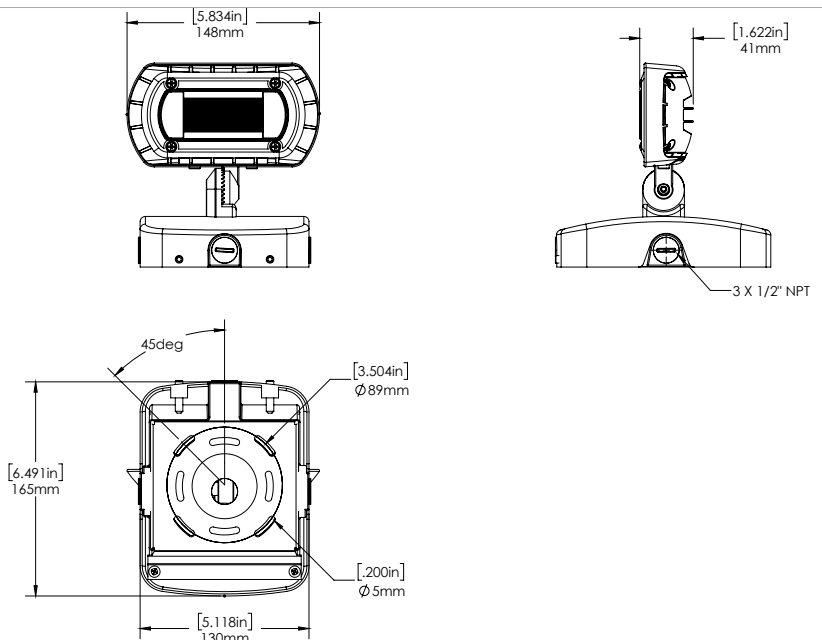

PHOTOMETRICS

ORA1-LED15 4K MOUNTED AT 8 FEET - WALL MOUNT ORIENTATION

ARCHITECTURAL WALL MOUNT

For architectural wall mount version order ORA knuckle mount with architectural backbox separately

Step One

Remove screw from knuckle mount

Step Two

Mount on bracket with wiring and tighten screw

480V WALL MOUNT

SPECIFICATIONS

MODEL DESCRIPTION	VOLTAGE (V)	INPUT POWER (W)	LIGHT OUTPUT	EFFICACY (Lm/W)	THD	PF
ORA1-LED15-B-4K-XXX-XX	120-277	15.64	1509.9	97.15	18.41	0.912
ORA1-LED15-L-4K-XXX-XX	480	17.04	1771	103.93	18.26	0.9264