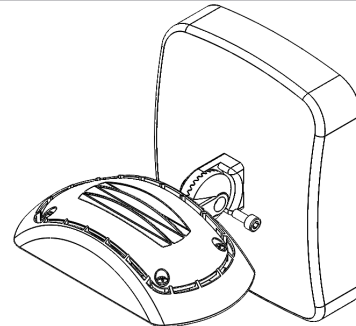

PHOTOMETRICS

ORA1-LED15 4K MOUNTED AT 8 FEET - WALL MOUNT ORIENTATION

ARCHITECTURAL WALL MOUNT

For architectural wall mount version order ORA knuckle mount with architectural backbox separately

Step One

Remove screw from knuckle mount