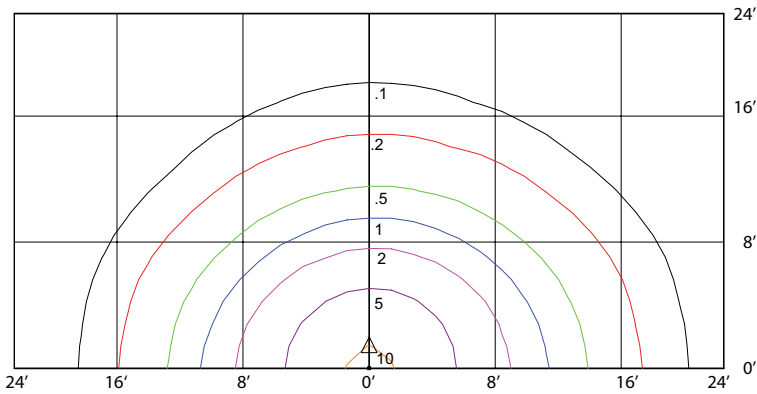

SPECIFICATIONS

MODEL DESCRIPTION	VOLTAGE (V)	INPUT POWER (W)	LIGHT OUTPUT	EFFICACY (Lm/W)	THD	PF
ORA1-LED15-B-4K-XXX-XX	120-277	15.64	1509.9	97.15	18.41	0.912

DLC listed as Outdoor Full-Cutoff Wall-Mounted Area Luminaire and as Architectural Flood and Spot Luminaires

Legend
B - 120-277V
4K - 4000K
XXX - Finish
XX - Mounting

PHOTOMETRICS

ORA1-LED15 4K MOUNTED AT 8 FEET - WALL MOUNT ORIENTATION

ARCHITECTURAL WALL MOUNT

For architectural wall mount version order ORA knuckle mount with architectural backbox separately