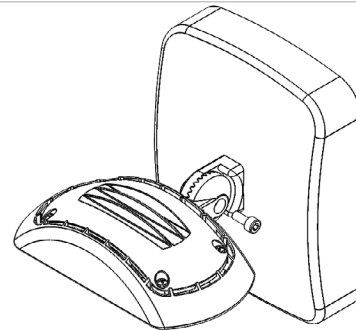

Step Two

Mount on bracket with wiring and tighten screw