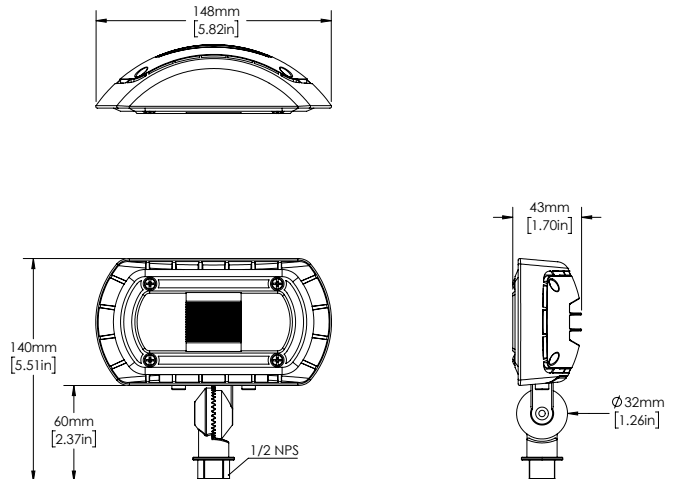

**DIMENSIONS**

**Wall Mount**

**Yoke Mount**

**Knuckle Mount**

## SPECIFICATIONS

MODEL DESCRIPTION	VOLTAGE (V)	INPUT POWER (W)	LIGHT OUTPUT	EFFICACY (Lm/W)	THD	PF
ORA1-LED15-B-4K-XXX-XX	120-277	15.64	1509.9	97.15	18.41	0.912

DLC listed as Outdoor Full-Cutoff Wall-Mounted Area Luminaire and as Architectural Flood and Spot Luminaires