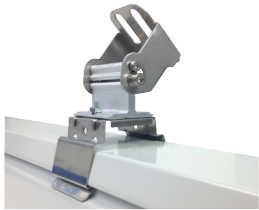

#### Mounting

Fixture comes with 2 stainless steel mounting brackets that facilitate easy and quick mounting direct on the wall or ceiling. Wall mount bracket, and pendant mount accessory available (order separately).

### DIMENSIONS

#### Easy installation & maintenance

Fixture is designed for through-wiring leading to reduced installation time. LED array and driver slide in and out for easy maintenance.

ACCESSORIES

(order separately)