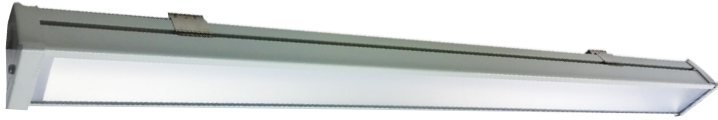

New improved LED vaporproof fixture that is rugged in design, easy to install and has a high lumen output.

#### Construction

Housing is made of galvanized sheet metal with aluminum end caps. The LFW-LED has a specular aluminum reflector and a tempered glass lens as standard. Tempered glass lens has high lumen transmittance and stands up to high temperature environments.

#### LED information

The fixture contains a high efficiency LED Strip that delivers a total lumen output of 7082 lumens at an efficacy of approx 121 lumens/watt. LEDs have a color temperature of 4000K as standard.