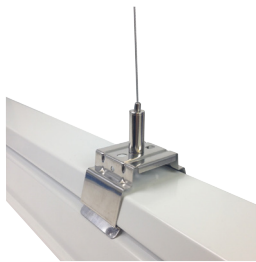

### DIMENSIONS

#### Easy installation & maintenance

Fixture is designed for through-wiring leading to reduced installation time. LED array and driver slide in and out for easy maintenance.

ACCESSORIES

(order separately)

Wall Mount bracket

Pendant Mount accessory

Junction Box  
Accessory  
with Sensor  
(factory installed)

Junction Box  
Accessory  
(order separately)

JUNCTION BOX ACCESSORY

**Junction Box Accessory  
for Easy installation!**

- Facilitates rigid conduit installations
- Allows Installer to wire fixture from the back and the side
- Provides easy access to wires while the fixture is installed
- Knockout designed to accommodate dimmable motion sensor