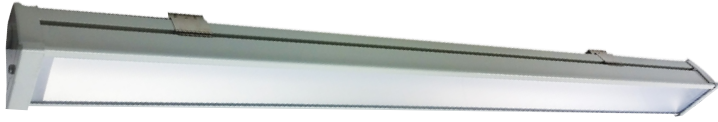

New improved LED vaporproof fixture that is rugged in design, easy to install and has a high lumen output.

#### Construction

Housing is made of galvanized sheet metal with aluminum end caps. The LFW-LED has a specular aluminum reflector and a tempered glass lens as standard. Tempered glass lens has high lumen transmittance and stands up to high temperature environments.