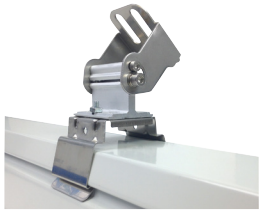

#### Mounting

Fixture comes with 2 stainless steel mounting brackets that facilitate easy and quick mounting direct on the wall or ceiling. Wall mount bracket, and pendant mount accessory available (order separately).

### DIMENSIONS

#### Easy installation & maintenance

Fixture is designed for through-wiring leading to reduced installation time. LED array and driver slide in and out for easy maintenance.

ACCESSORIES  
(order separately)