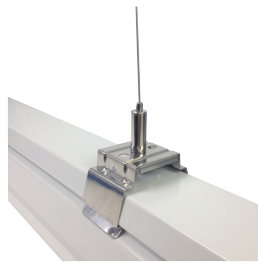

### DIMENSIONS

#### Easy installation & maintenance

Fixture is designed for through-wiring leading to reduced installation time. LED array and driver slide in and out for easy maintenance.

ACCESSORIES  
(order separately)

Wall Mount bracket

Pendant Mount accessory

Junction Box  
Accessory  
with Sensor  
(factory installed)

Junction Box  
Accessory  
(order separately)

JUNCTION BOX ACCESSORY

**Junction Box Accessory  
for Easy installation!**

- Facilitates rigid conduit installations
- Allows Installer to wire fixture from the back and the side
- Provides easy access to wires while the fixture is installed
- Knockout designed to accommodate dimmable motion sensor