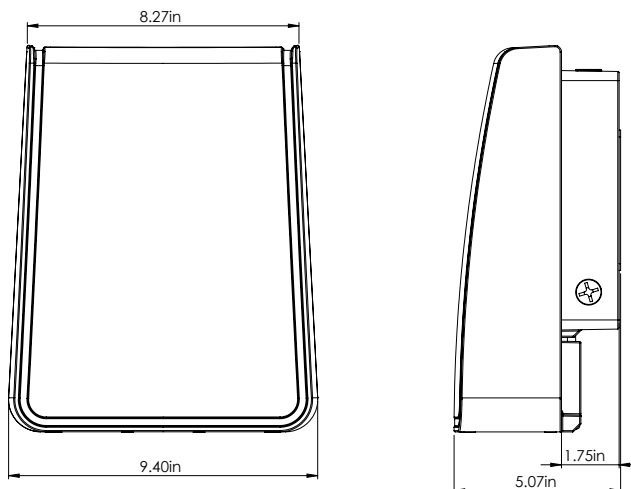

DIMENSIONS

*Not all versions of this product may be DLC Premium qualified or DLC qualified. Please check the DLC Qualified Products List at www.designlights.org/QPL to confirm which versions are qualified.