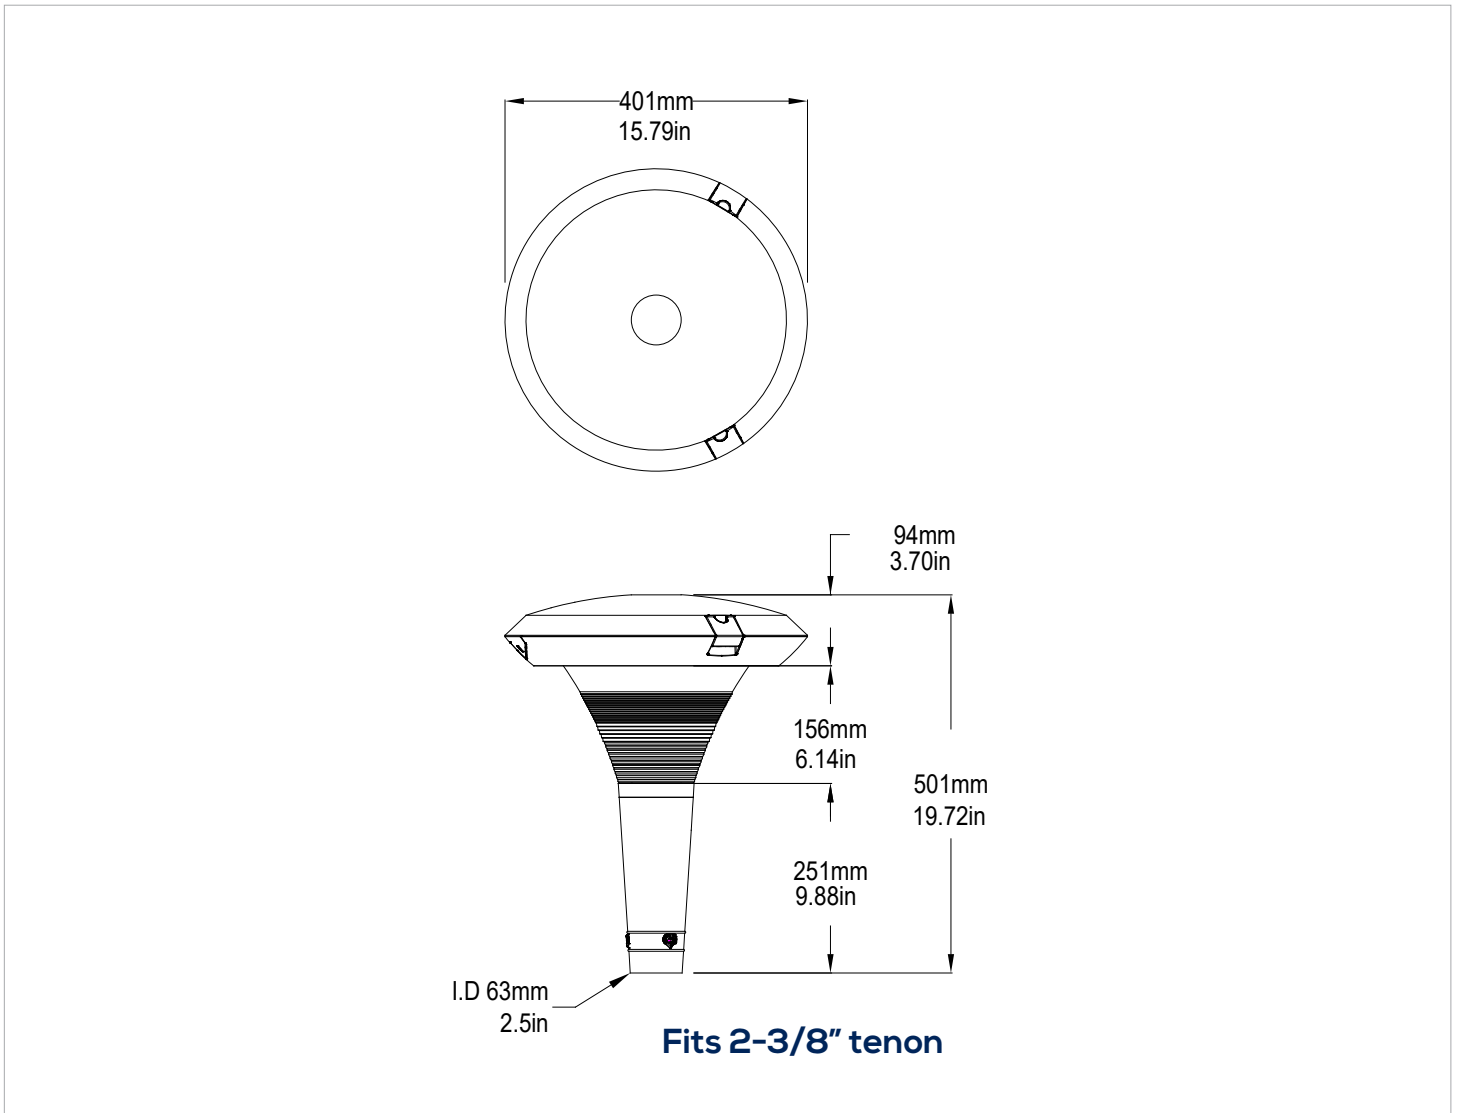

OTHER MODEL SPECIFICATIONS

MODEL DESCRIPTION	VOLTAGE (V)	INPUT POWER (W)	LIGHT OUTPUT	EFFICACY (Lm/W)	THD	PF	CCT	CRI
Gamma-LED80-B-4K-XXX-XXX-DIM	120-277	78.95	7388.4	93.58	7	0.9	4000	72
Gamma-LED80-B-5K-XXX-XXX-DIM	120-277	78.95	7388.4	93.58	7	0.9	5000	72

LEGEND

- B - 120V-277V
- 4K - 4000K, 5K - 5000K
- XXX- BEAM TYPE 5 MEDIUM
- XXX - HOUSING FINISH
- DIM - 0-10V DIMMING

DIMENSIONS