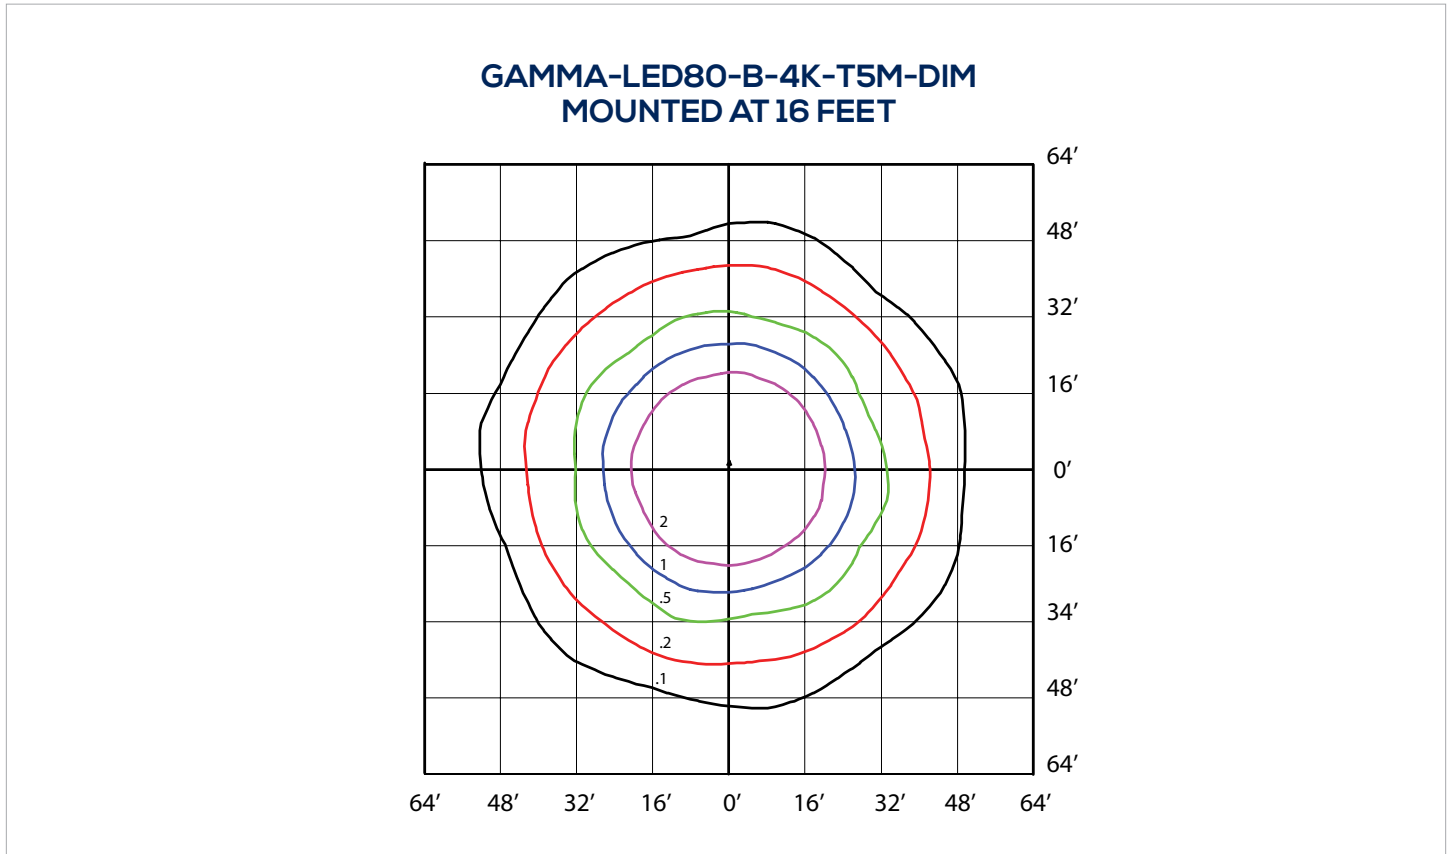

PHOTOMETRICS

ORDERING GUIDE

GAMMA						
WATTS	VOLTAGE	COLOR TEMP.	BEAM	FINISH	OPTIONS	
LED80	B - 120 - 277V*	4K - 4000K* 5K - 5000K	T5M - TYPE 5 MEDIUM*	BLK-BLACK* CC - CUSTOM COLORS	DIM - 0-10V DIMMING*	

*Standard Configuration.