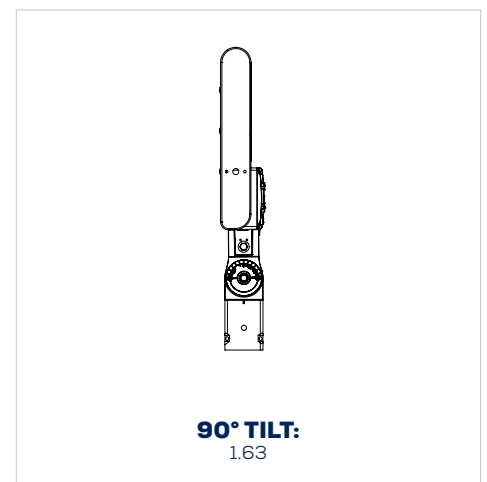

### SPECIFICATIONS\*

Watts	150
Lumens	20,680
Efficacy	138.23
Replaces Up To	400W MH
Color Temp	4K, 5K
Certification	cULus, DLC
Operating Temp	-40°C to +40°C
Voltage	120-277*, 480
LED Life	100,000 hours
Housing Material	Aluminum
Lens Material	Polycarbonate
Beam Pattern	T2 - TYPE 2/7HX6V, T3 - TYPE 3/7HX7V, T4 - TYPE 4/7HX7V, T5 - ELONGATED TYPE 5/7HX6V*
Total Harmonic Distortion	15
Power Factor	0.9

## MOUNTING OPTIONS

\*\*To mount on a round pole, purchase the arm for the square pole/wall mount along with the round pole mount adaptor kit. Round pole adaptor kit works with 4", 5", and 6" diameter poles.

**CANDELA PLOTS**

**EPA RATING**

**DIMENSIONS**

**ROUND POLE ADAPTOR KIT**  
(order with Square pole/wall mount)\*\*

\*\*To mount fixture on a round pole, purchase the arm for the square pole/wall mount along with the round pole mount adaptor kit.