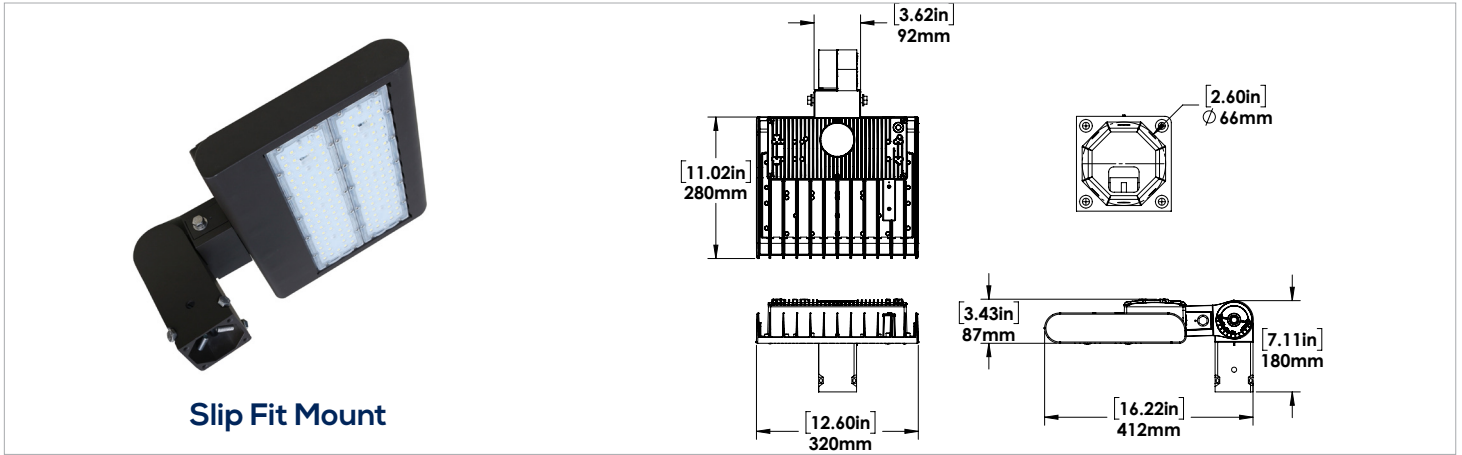

DIMENSIONS