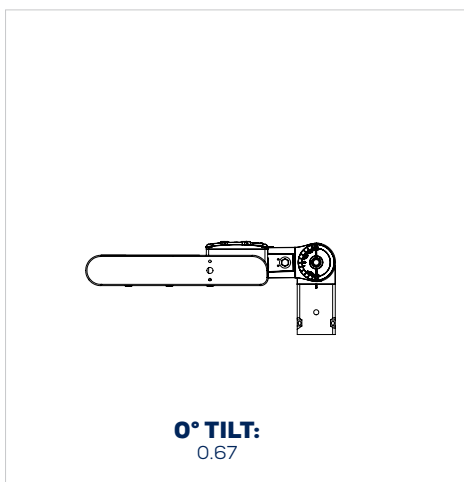

## MOUNTING OPTIONS

\*\*To mount on a round pole, purchase the arm for the square pole/wall mount along with the round pole mount adaptor kit. Round pole adaptor kit works with 4", 5", and 6" diameter poles.

**CANDELA PLOTS**

**EPA RATING**

**DIMENSIONS**

**ROUND POLE ADAPTOR KIT**  
(order with Square pole/wall mount)\*\*

\*\*To mount fixture on a round pole, purchase the arm for the square pole/wall mount along with the round pole mount adaptor kit.