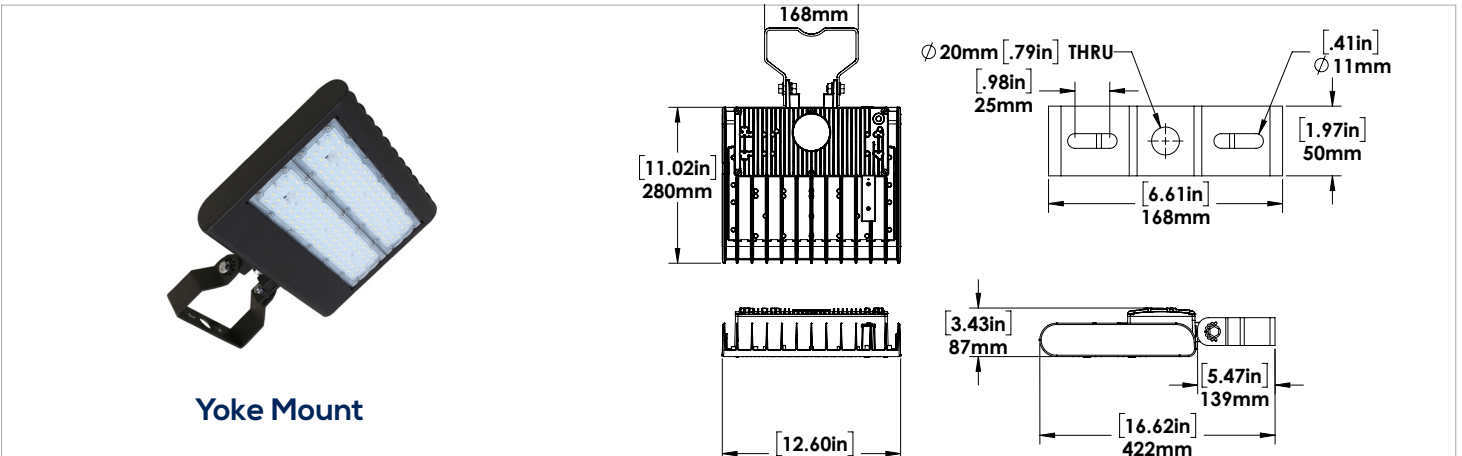

## MOUNTING OPTIONS

\*\*To mount on a round pole, purchase the arm for the square pole/wall mount along with the round pole mount adaptor kit. Round pole adaptor kit works with 4", 5", and 6" diameter poles.

**CANDELA PLOTS**

**EPA RATING**

**DIMENSIONS**

**ROUND POLE ADAPTOR KIT**  
(order with Square pole/wall mount)\*\*

\*\*To mount fixture on a round pole, purchase the arm for the square pole/wall mount along with the round pole mount adaptor kit.