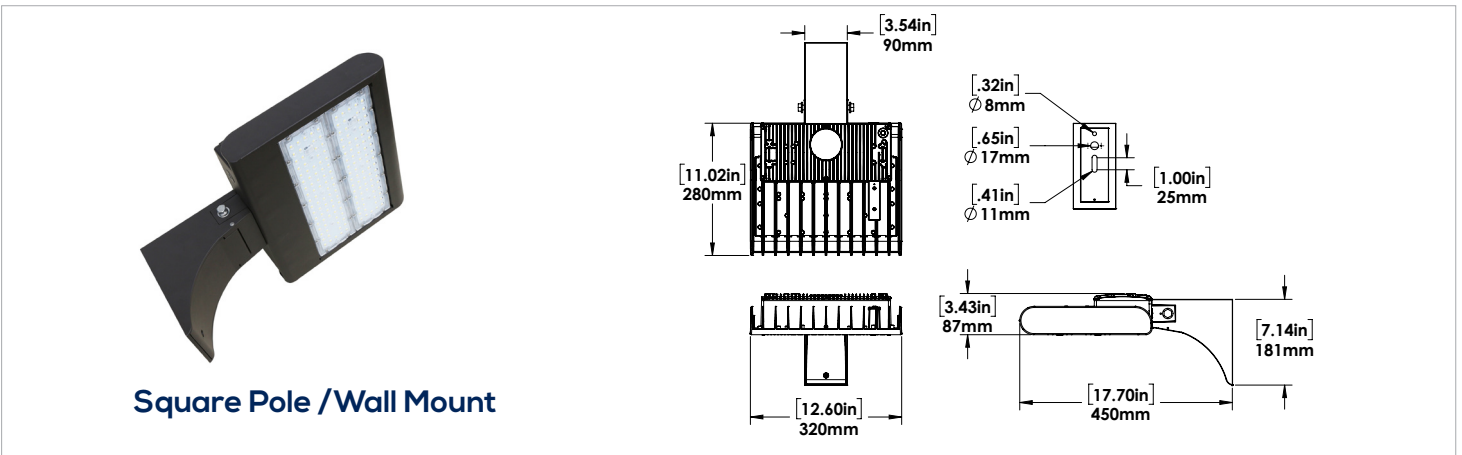

DIMENSIONS