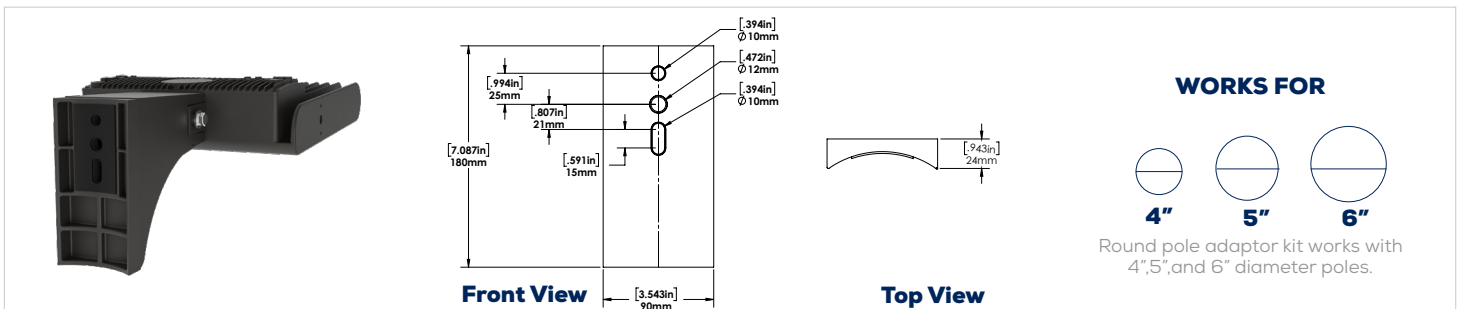

**CANDELA PLOTS**

**EPA RATING**

**DIMENSIONS**

**ROUND POLE ADAPTOR KIT**  
(order with Square pole/wall mount)\*\*

\*\*To mount fixture on a round pole, purchase the arm for the square pole/wall mount along with the round pole mount adaptor kit.