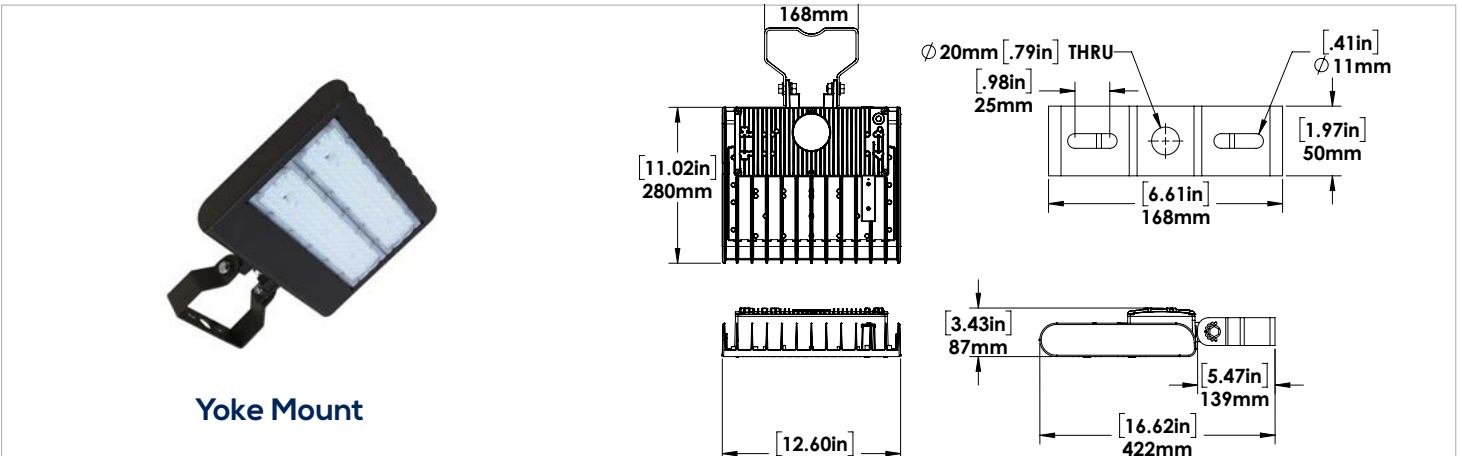

## MOUNTING OPTIONS

\*\*To mount on a round pole, purchase the arm for the square pole/wall mount along with the round pole mount adaptor kit. Round pole adaptor kit works with 4", 5", and 6" diameter poles.

**CANDELA PLOTS**

**EPA RATING**

**DIMENSIONS**

**ROUND POLE ADAPTOR KIT**  
(order with Square pole/wall mount)\*\*

\*\*To mount fixture on a round pole, purchase the arm for the square pole/wall mount along with the round pole mount adaptor kit.