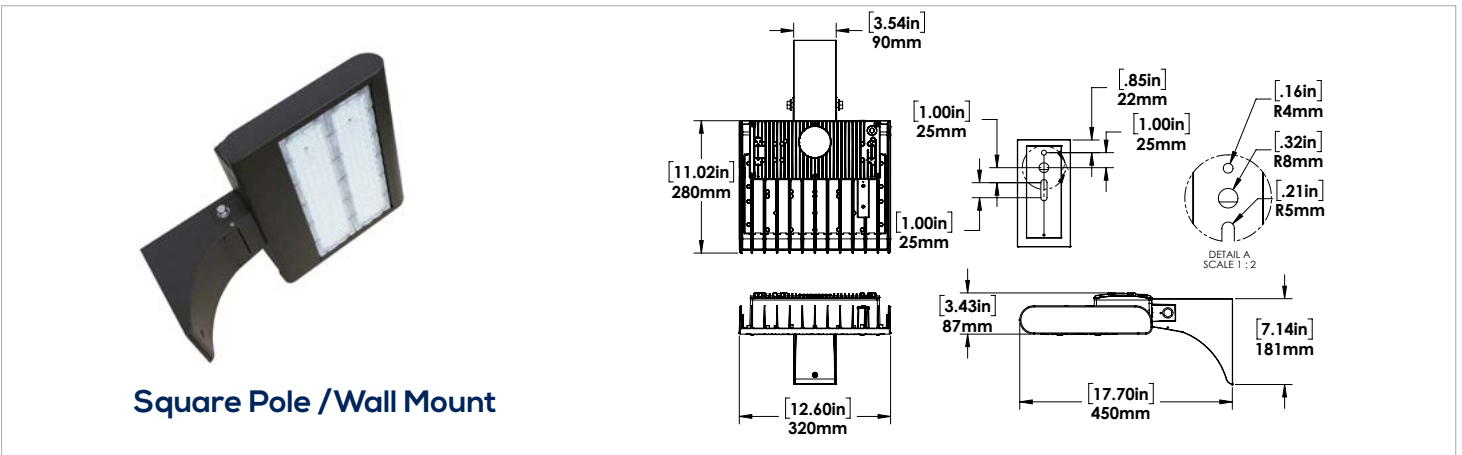

DIMENSIONS