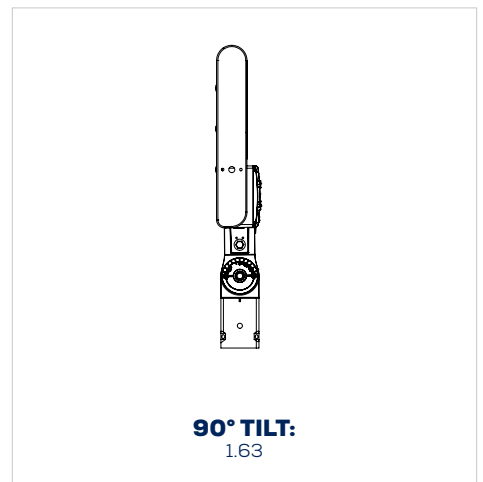

### SPECIFICATIONS\*

Watts	150
Lumens	20,680
Efficacy	138.23
Replaces Up To	400W MH
Color Temp	4K, 5K
Certification	cULus, DLC
Operating Temp	-40°C to +40°C
Voltage	120-277*, 480
LED Life	100,000 hours
Housing Material	Aluminum
Lens Material	Polycarbonate
Beam Pattern	T2 - TYPE 2/7HX6V, T3 - TYPE 3/7HX7V, T4 - TYPE 4/7HX7V, T5 - ELONGATED TYPE 5/7HX6V*
Total Harmonic Distortion	15
Power Factor	0.9

## MOUNTING OPTIONS

\*\*To mount on a round pole, purchase the arm for the square pole/wall mount along with the round pole mount adaptor kit. Round pole adaptor kit works with 4", 5", and 6" diameter poles.

**CANDELA PLOTS**

**EPA RATING**

**DIMENSIONS**

**ROUND POLE ADAPTOR KIT**  
(order with Square pole/wall mount)\*\*

\*\*To mount fixture on a round pole, purchase the arm for the square pole/wall mount along with the round pole mount adaptor kit.