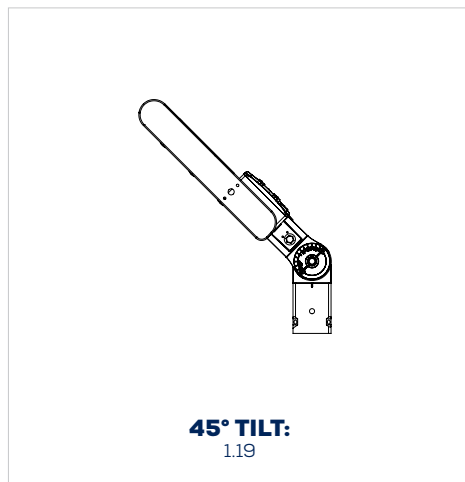

### SPECIFICATIONS\*

Watts	150
Lumens	20,680
Efficacy	138.23
Replaces Up To	400W MH
Color Temp	4K, 5K
Certification	cULus, DLC
Operating Temp	-40°C to +40°C
Voltage	120-277*, 480
LED Life	100,000 hours
Housing Material	Aluminum
Lens Material	Polycarbonate
Beam Pattern	T2 - TYPE 2/7HX6V, T3 - TYPE 3/7HX7V, T4 - TYPE 4/7HX7V, T5 - ELONGATED TYPE 5/7HX6V*
Total Harmonic Distortion	15
Power Factor	0.9

## MOUNTING OPTIONS

\*\*To mount on a round pole, purchase the arm for the square pole/wall mount along with the round pole mount adaptor kit. Round pole adaptor kit works with 4", 5", and 6" diameter poles.

**CANDELA PLOTS**

**EPA RATING**

**DIMENSIONS**

**ROUND POLE ADAPTOR KIT**  
(order with Square pole/wall mount)\*\*

\*\*To mount fixture on a round pole, purchase the arm for the square pole/wall mount along with the round pole mount adaptor kit.