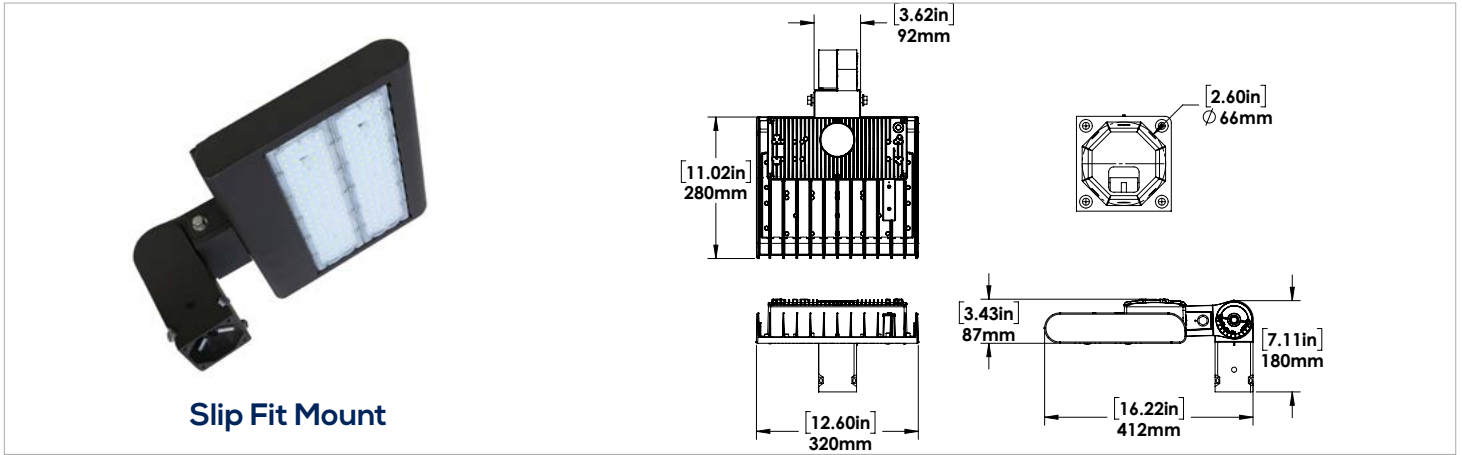

DIMENSIONS