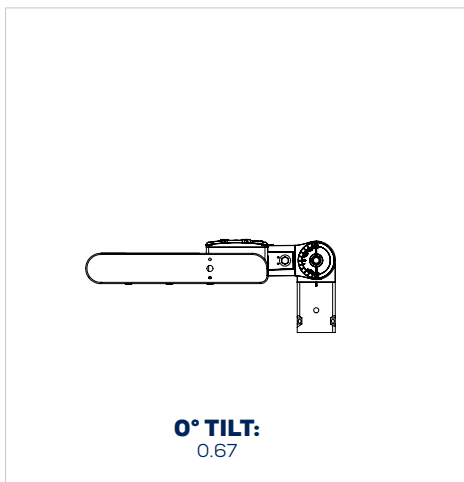

## MOUNTING OPTIONS

\*\*To mount on a round pole, purchase the arm for the square pole/wall mount along with the round pole mount adaptor kit. Round pole adaptor kit works with 4", 5", and 6" diameter poles.

**CANDELA PLOTS**

**EPA RATING**

**DIMENSIONS**

**ROUND POLE ADAPTOR KIT**  
(order with Square pole/wall mount)\*\*

\*\*To mount fixture on a round pole, purchase the arm for the square pole/wall mount along with the round pole mount adaptor kit.