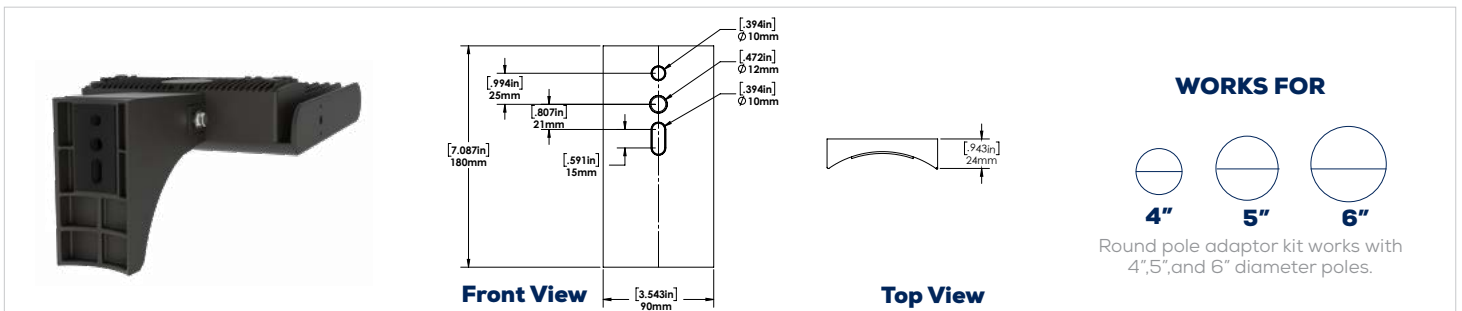

**CANDELA PLOTS**

**EPA RATING**

**DIMENSIONS**

**ROUND POLE ADAPTOR KIT**  
(order with Square pole/wall mount)\*\*

\*\*To mount fixture on a round pole, purchase the arm for the square pole/wall mount along with the round pole mount adaptor kit.