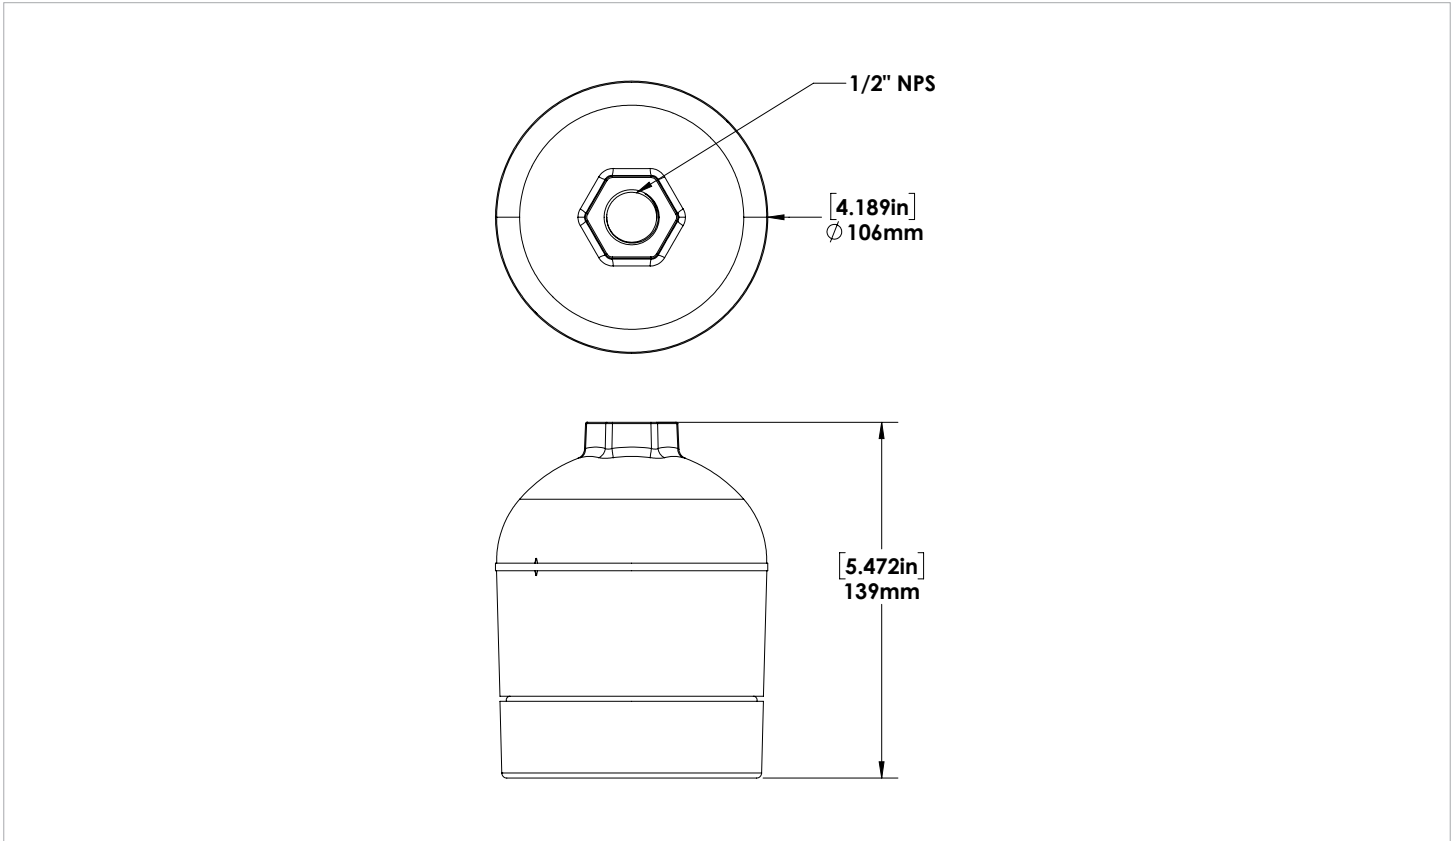

DIMENSIONS

MOUNTING OPTIONS

This fixture series is also available in **ceiling mount** or **wall mount**.

ORDERING GUIDE

DVCSX	LED14				
WATTS	VOLTAGE	COLOR TEMP.	FINISH	FR	
	B - 120 - 277V	5K - 5000K*	DGY - DOVE GRAY*	FR - FROSTED LENS	
		4K - 4000K	CC - CUSTOM		
		3K - 3000K			