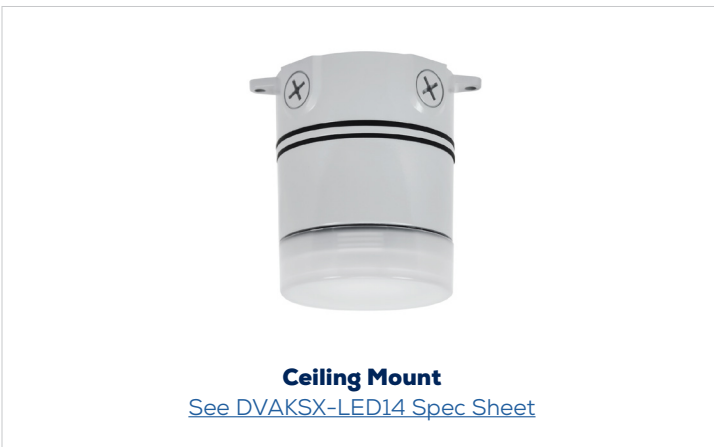

DVCSX-LED14

Pendant Mount LED Vaporproof

SPECIFICATIONS*

Watts	14W
Lumens	1585
Efficacy	111
Replaces Up To	100W Incandescent / 36W CFL Vaporproof fixture
Color Temp	5000K*, 4000K, 3000K
Certification	ETL
Operating Temp	-40°C to 40°C
Voltage	120-277V
LED Life	50,000 hours
Housing Material	Aluminum
Lens Material	Polycarbonate
Power Factor	0.991
CRI	84
THD	10.8%

FEATURES

- Heavy duty raw/painted cast guard for use with RDA Lighting Vaporproof fixtures.
- Machined threads for smooth fit to RDA Lighting fixtures.
- Set screw to lock guard securely to fixture.

DVCSX-LED14 shown with GD100CGS Cast Guard and GL100SB Sandblasted Globe.

DIMENSIONS

MOUNTING OPTIONS

This fixture series is also available in **ceiling mount** or **wall mount**.

ORDERING GUIDE

DVCSX	LED14				
WATTS	VOLTAGE	COLOR TEMP.	FINISH	FR	
	B - 120 - 277V	5K - 5000K*	DGY - DOVE GRAY*	FR - FROSTED LENS	
		4K - 4000K	CC - CUSTOM		
		3K - 3000K			