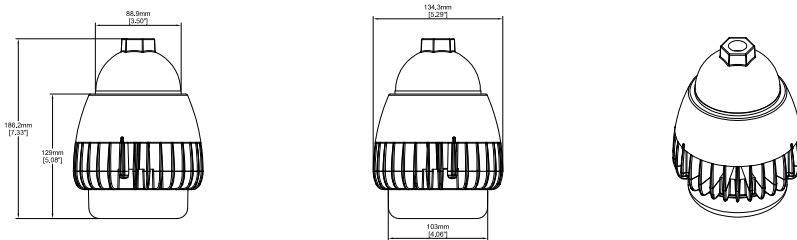

Ideal for industrial and architectural applications such as entrances, stairwells, mandors, outdoor walkways, tunnels and service areas.

Project	
Type	
Date	
Notes	

SPECIFICATIONS

Construction

Precision die cast aluminum housing with durable chip and fade resistant powder coat finish. Highly efficient heat sink design maintains the junction temperature significantly below the recommended maximum ratings ensuring extended fixture life. Clear polycarbonate lens is standard. Frosted lens available as an option. The fixture is rated IP65 and suitable for outdoor use.

Electrical

Total system wattage of the unit is 26W. The standard unit has a high efficiency driver that operates at 120 - 277V.

LED Configuration

The DVCS2-LED has an LED array that has a lumen output of minimum 2,860 lumens. The LEDs have a standard color temperature of 5000K, 3000K or 4000K available as options. The LEDs have a CRI of greater than 77 and an operating temperature range of -40°C to +40°C.

Finish

Standard finish is Natural aluminum.

Accessories

Various Globe and Guard Accessories sold separately. Existing incandescent VAKS / DVAKS series globe and guard will fit new LED fixture.

Watts	26W
Lumens	min. 2,860
Efficacy	min. 110 lumens/watt
Certification	cULus, IP65
LED Life	100,000 hours
Color Temperature	5000K (standard) 4000K (option) 3000K (option)
Warranty	5 Years
Operating temperature	-40°C to +40°C

DIMENSIONAL DATA

DVCS2-LED
Pendant mount