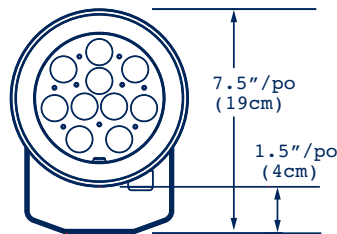

#### Accessories

Optional extendable arms;

- 42" arm
- 60" arm

<b>Input Watts</b>	<b>24W</b>
<b>Lumens</b>	<b>2387</b>
<b>Efficacy</b>	<b>100 lumens per watt</b>

<b>Operating Temperature</b>	<b>-40°C to +40°C</b>
<b>Certification</b>	<b>cULus, IP66</b>
<b>LED life</b>	<b>100,000 hours</b>
<b>Color Temperature</b>	<b>4000K</b>
<b>Warranty</b>	<b>5 Years</b>
<b>Total Harmonic Distortion</b>	<b>13.29%</b>
<b>Power Factor</b>	<b>0.99</b>
<b>CRI</b>	<b>65</b>

### DIMENSIONS

ACCESSORIES (SOLD SEPARATELY)

**Optional extendable arms (42" & 60")**

- 1 1/2" square steel tubes with 3-conductor AC 6' cord
- On/off rocker switch and receptacle
- 42" (16" + 24") and 60" (34"+24") arm length