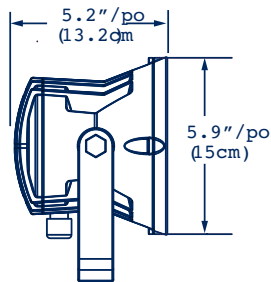

#### Accessories

Optional extendable arms;

- 42" arm
- 60" arm

<b>Input Watts</b>	<b>24W</b>
<b>Lumens</b>	<b>2387</b>
<b>Efficacy</b>	<b>100 lumens per watt</b>

<b>Operating Temperature</b>	<b>-40°C to +40°C</b>
<b>Certification</b>	<b>cULus, IP66</b>
<b>LED life</b>	<b>100,000 hours</b>
<b>Color Temperature</b>	<b>4000K</b>
<b>Warranty</b>	<b>5 Years</b>
<b>Total Harmonic Distortion</b>	<b>13.29%</b>
<b>Power Factor</b>	<b>0.99</b>
<b>CRI</b>	<b>65</b>

### DIMENSIONS

ACCESSORIES (SOLD SEPARATELY)

**Optional extendable arms (42" & 60")**

- 1 1/2" square steel tubes with 3-conductor AC 6' cord
- On/off rocker switch and receptacle
- 42" (16" + 24") and 60" (34"+24") arm length